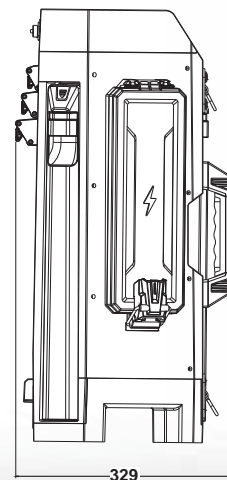

PORTA-LIGHT TL225

Battery powered portable lighting tower

The lightweight and portable battery-powered lighting tower

PORTA-LIGHT is not just a new lighting tower, but ALL IN ONE" embodies all PACLITE innovations and new technologies. This product is bringing together contractor and rental needs in one single product.

Powerful – Easy – Modular – Economical

Overall Dimensions (mm)

LED FLOODLIGHTS WITH ADJUSTABLE LIGHT POWER

UNFOLDED DIMENSIONS (mm)

Code	PORTA-LIGHT
Model	PORTA-LIGHT TL225
Lumen (lm)	800 - 3000 - 5000 - 8000
Time of endurance (D24-54 x 3) (h)	48 h - 19,5 h - 7,5 h - 5 h
Light AC lumen (lm)	15000
Power	230 V (50-60 Hz) & 110 V (50-60 Hz)
Battery power @	8000 lm - 10 hours
Net weight with battery (kg)	12,8
Size (mm)	309 x 303 x 645
Beam angle	40 °
Usage mode	Portable
Input voltage	DC 24 V (Battery) DC 36 V (Constant current power supply)
Battery	x 3
USB socket	x 2
USB socket output	5V 2A
Number of support legs	x 4
Height (m)	0,645 - 2,25
Lamp head horizontal rotation angle	330 °
Lamp head vertical rotation angle	170 °
Working temperature	-10 - 50
Working humidity	1 - 98 %
IP grade	IP 65
Material	Aluminum+Plastic composite
Packing size (not including battery) (mm)	705 x 365 x 385