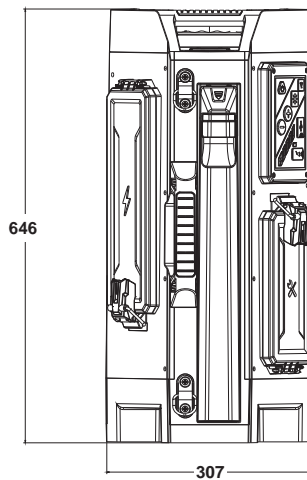

PORTA-LIGHT TL225

Battery powered portable lighting tower

The lightweight and portable battery-powered lighting tower

PORTA-LIGHT is not just a new lighting tower, but ALL IN ONE" embodies all PACLITE innovations and new technologies. This product is bringing together contractor and rental needs in one single product.

Powerful – Easy – Modular – Economical

Overall Dimensions (mm)

LED FLOODLIGHTS WITH ADJUSTABLE LIGHT POWER

UNFOLDED DIMENSIONS (mm)

Code	PORTA-LIGHT
Model	PORTA-LIGHT TL225
Lumen (lm)	800 - 3000 - 5000 - 8000
Time of endurance (D24-54 x 3) (h)	48 h - 19,5 h - 7,5 h - 5 h
Light AC lumen (lm)	15000
Power	230 V (50-60 Hz) & 110 V (50-60 Hz)
Battery power @	8000 lm - 10 hours
Net weight with battery (kg)	12,8
Size (mm)	309 x 303 x 645
Beam angle	40 °
Usage mode	Portable
Input voltage	DC 24 V (Battery) DC 36 V (Constant current power supply)
Battery	x 3
USB socket	x 2
USB socket output	5V 2A
Number of support legs	x 4
Height (m)	0,645 - 2,25
Lamp head horizontal rotation angle	330 °
Lamp head vertical rotation angle	170 °
Working temperature	-10 - 50
Working humidity	1 - 98 %
IP grade	IP 65
Material	Aluminum+Plastic composite
Packing size (not including battery) (mm)	705 x 365 x 385