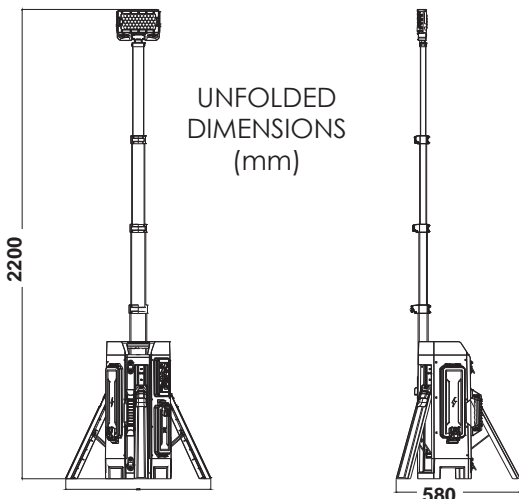

PORTA-LIGHT TL225

Battery powered portable lighting tower

The lightweight and portable battery-powered lighting tower

PORTA-LIGHT is not just a new lighting tower, but ALL IN ONE" embodies all PACLITE innovations and new technologies. This product is bringing together contractor and rental needs in one single product.

Powerful – Easy – Modular – Economical

Overall Dimensions (mm)

LED FLOODLIGHTS WITH ADJUSTABLE LIGHT POWER

UNFOLDED DIMENSIONS (mm)

Code	PORTA-LIGHT
Model	PORTA-LIGHT TL225
Lumen (lm)	800 - 3000 - 5000 - 8000
Time of endurance (D24-54 x 3) (h)	48 h - 19,5 h - 7,5 h - 5 h
Light AC lumen (lm)	15000
Power	230 V (50-60 Hz) & 110 V (50-60 Hz)
Battery power @	8000 lm - 10 hours
Net weight with battery (kg)	12,8
Size (mm)	309 x 303 x 645
Beam angle	40 °
Usage mode	Portable
Input voltage	DC 24 V (Battery) DC 36 V (Constant current power supply)
Battery	x 3
USB socket	x 2
USB socket output	5V 2A
Number of support legs	x 4
Height (m)	0,645 - 2,25
Lamp head horizontal rotation angle	330 °
Lamp head vertical rotation angle	170 °
Working temperature	-10 - 50
Working humidity	1 - 98 %
IP grade	IP 65
Material	Aluminum+Plastic composite
Packing size (not including battery) (mm)	705 x 365 x 385