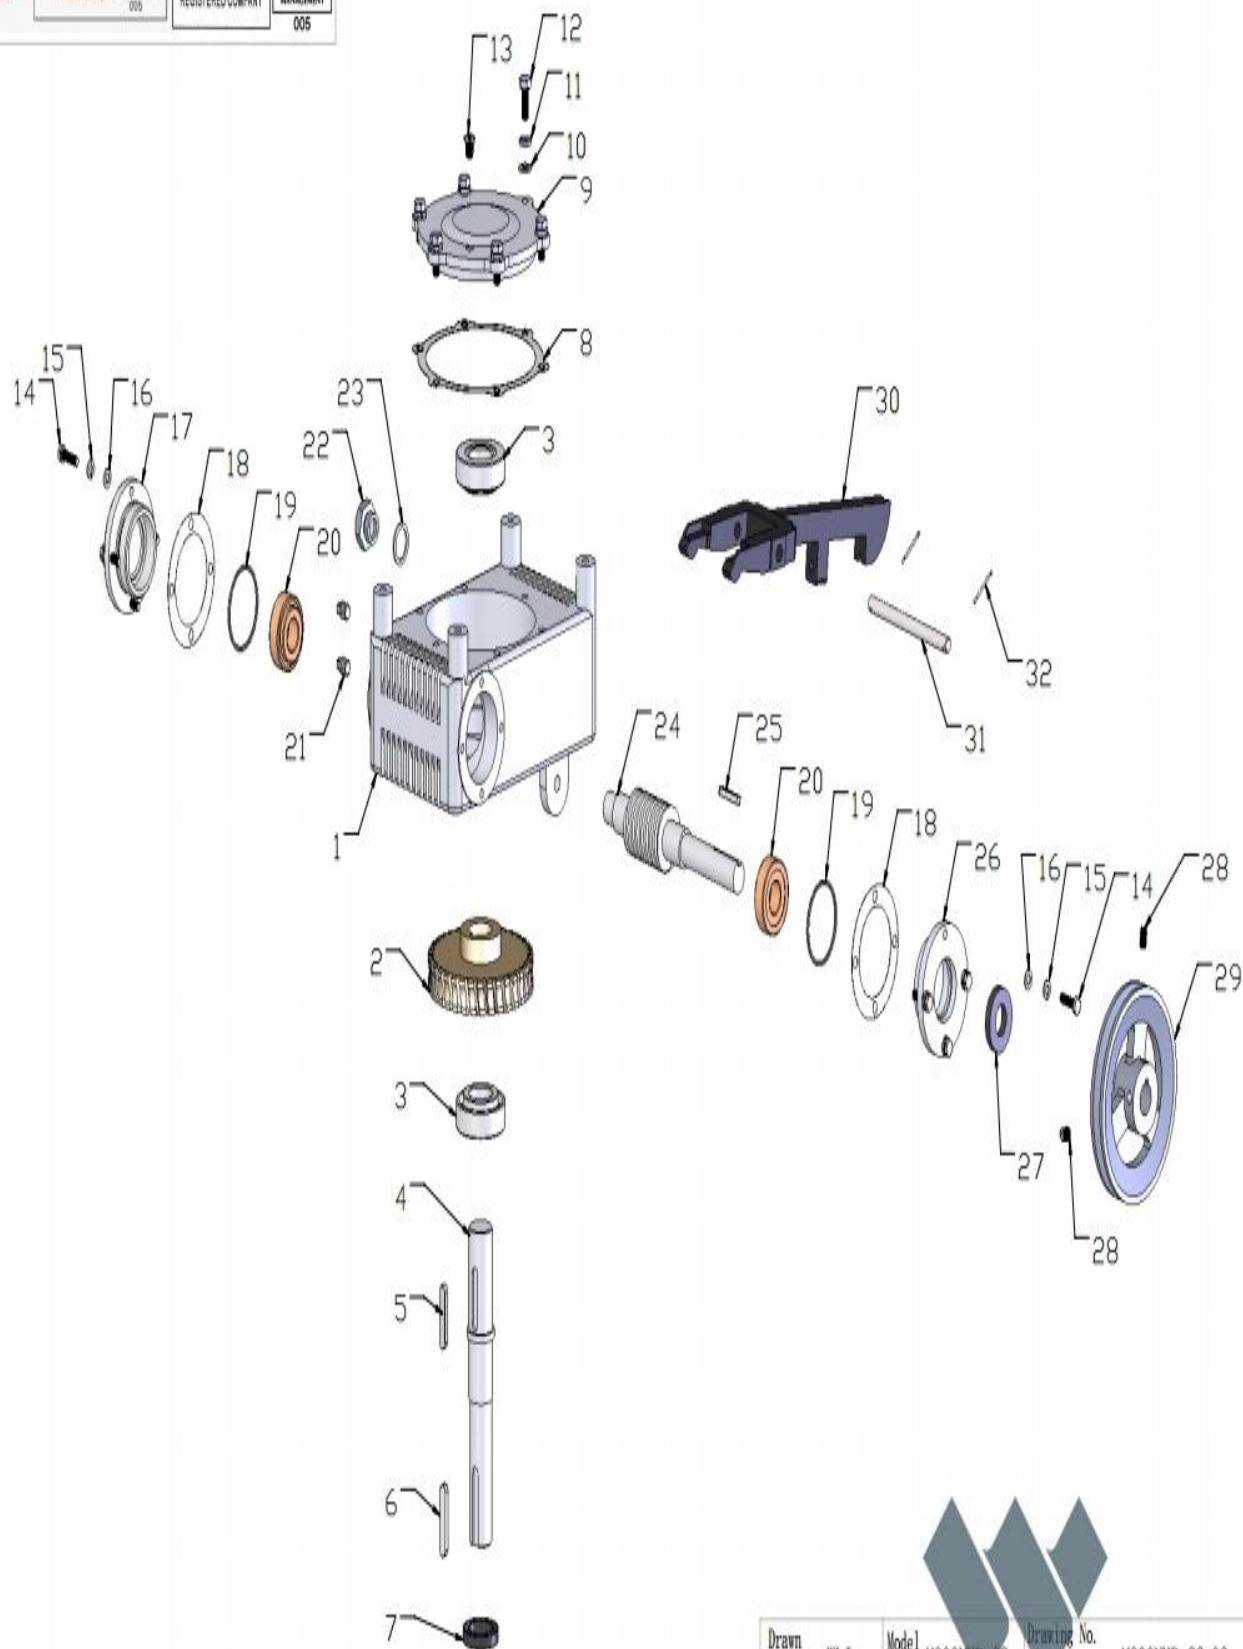

M900NHP-CC-02 GEARBOX ASSY

NO	PART NO.	PART DESCRIPTION	QTY	UNIT PRICE (EUR) 2023
02-1	947-040001	WORM GEAR BOX	1	564,66 €
02-2	TOL100GB-040107	WORM GEAR	1	447,00 €
02-3	W01-32206-J	BEARING	2	38,25 €
02-4	TOL100GB-040115	WORM GEAR SHAFT	1	211,74 €
02-5	Key.A-8x7x40	KEY	1	6,95 €
02-6	Key.A-8x7x45	KEY	1	7,35 €
02-7	W03-45x30x8	OIL SEAL	1	6,35 €
02-8	TOL100GB-040402	SEAL, TOP COVER	1	6,35 €
02-9	TOL100GB-040110	TOP COVER	1	34,50 €
02-10	FN.W8-DIN-1	WASHER	6	0,30 €
02-11	HSPG.W 8-DIN-1	SPRING WASHER	6	0,30 €
02-12	FN.B-M8x20-8.8-DIN-1	BOLT	6	0,35 €
02-13	TOL100G-000004	VENT SCREW	1	4,70 €
02-14	FN.B-M6x25-8.8-DIN-1	BOLT	8	0,40 €
02-15	HSPG.W 6-DIN-1	SPRING WASHER	8	0,40 €
02-16	FN.W6-DIN-1	WASHER	8	0,40 €
02-17	TOL100GB-040302	CLOSE COVER	1	32,95 €
02-18	TOL100GB-040401	SEAL, SIDE COVER	2	6,35 €
02-19	W04-47.7x2.65	O RING	2	6,40 €
02-20	W01-32204-J	BEARING	2	51,85 €
02-21	TOL100GB-040111	STOPPER	2	3,15 €
02-22	TOL100GB-041000	OIL GAUGE	1	32,95 €
02-23	ZH-D-M20	WASHER	1	0,60 €
02-24	TOL120GB-040308	WORM	1	333,15 €
02-25	Key.A-5x5x36	KEY	1	6,35 €
02-26	TOL100GB-040310	SIDE COVER	1	32,95 €
02-27	W03-40x20x8	OIL SEAL	1	6,35 €
02-28	FHSS.S-M8x12-GB-3	GRUB SCREW	2	0,95 €
02-29	TOL100GB-040314	PULLEY	1	106,64 €
02-30	TOL100G-060400	TILT YOKE	1	40,75 €
02-31	TOL100G-060500	SHAFT	1	6,25 €
02-32	SP.PIN-2x26	SPLIT PIN	2	35,00 €