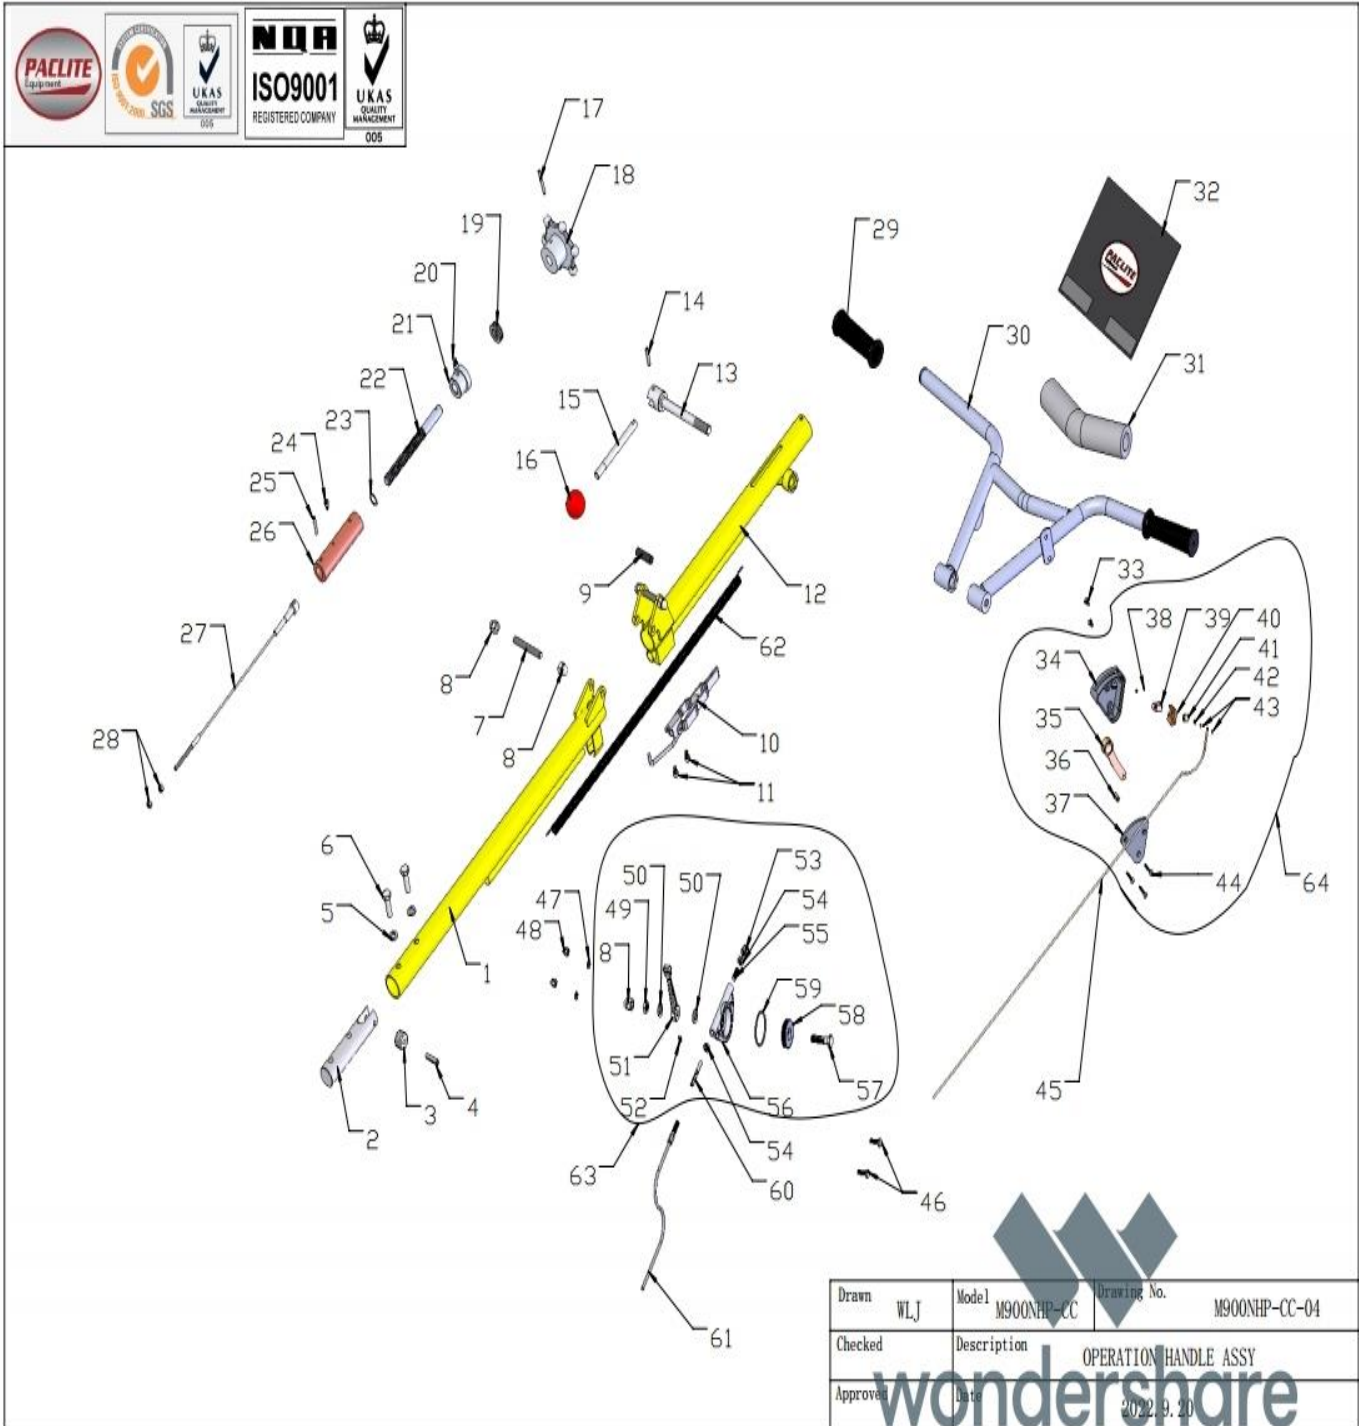

04-50	FN.W10-DIN-2	WASHER	2	0,30 €
04-51	RAM70ND-060000	THROTTLE LEVER	1	29,05 €
04-52	FHSS.S-M6x8-GB-3	SOCKET SCREW WITH FLAT HEAD	1	0,35 €
04-53	HC.N-M8-DIN-2	CAP NUT	1	0,45 €
04-54	FNL.N-M8-DIN-2	HEXAGON THIN NUT	2	0,30 €
04-55	FHSS.S-M8x20-GB-3	SOCKET SCREW WITH FLAT HEAD	1	3,30 €
04-56	RAM70ND-060001	THROTTLE BODY	1	38,93 €
04-57	RAM70ND-060003	BOLT	1	16,23 €
04-58	RAM70ND-060002	THROTTLE GEAR	1	32,46 €
04-59	W04-45x3	O-RING	1	5,99 €
04-60	RAM70ND-060004	SLIDER	1	9,70 €
04-61	W06-S04-L1420x1620	THROTTLE CABLE	1	86,45 €
04-62	TOL120GB-029000	SPRING	1	94,80 €
04-63	RAM70ND-010018	THROTTLE LEVER ASSY		
04-64	TOL100G-010100	CUTOUT SWITCH ASSY		

wondershare