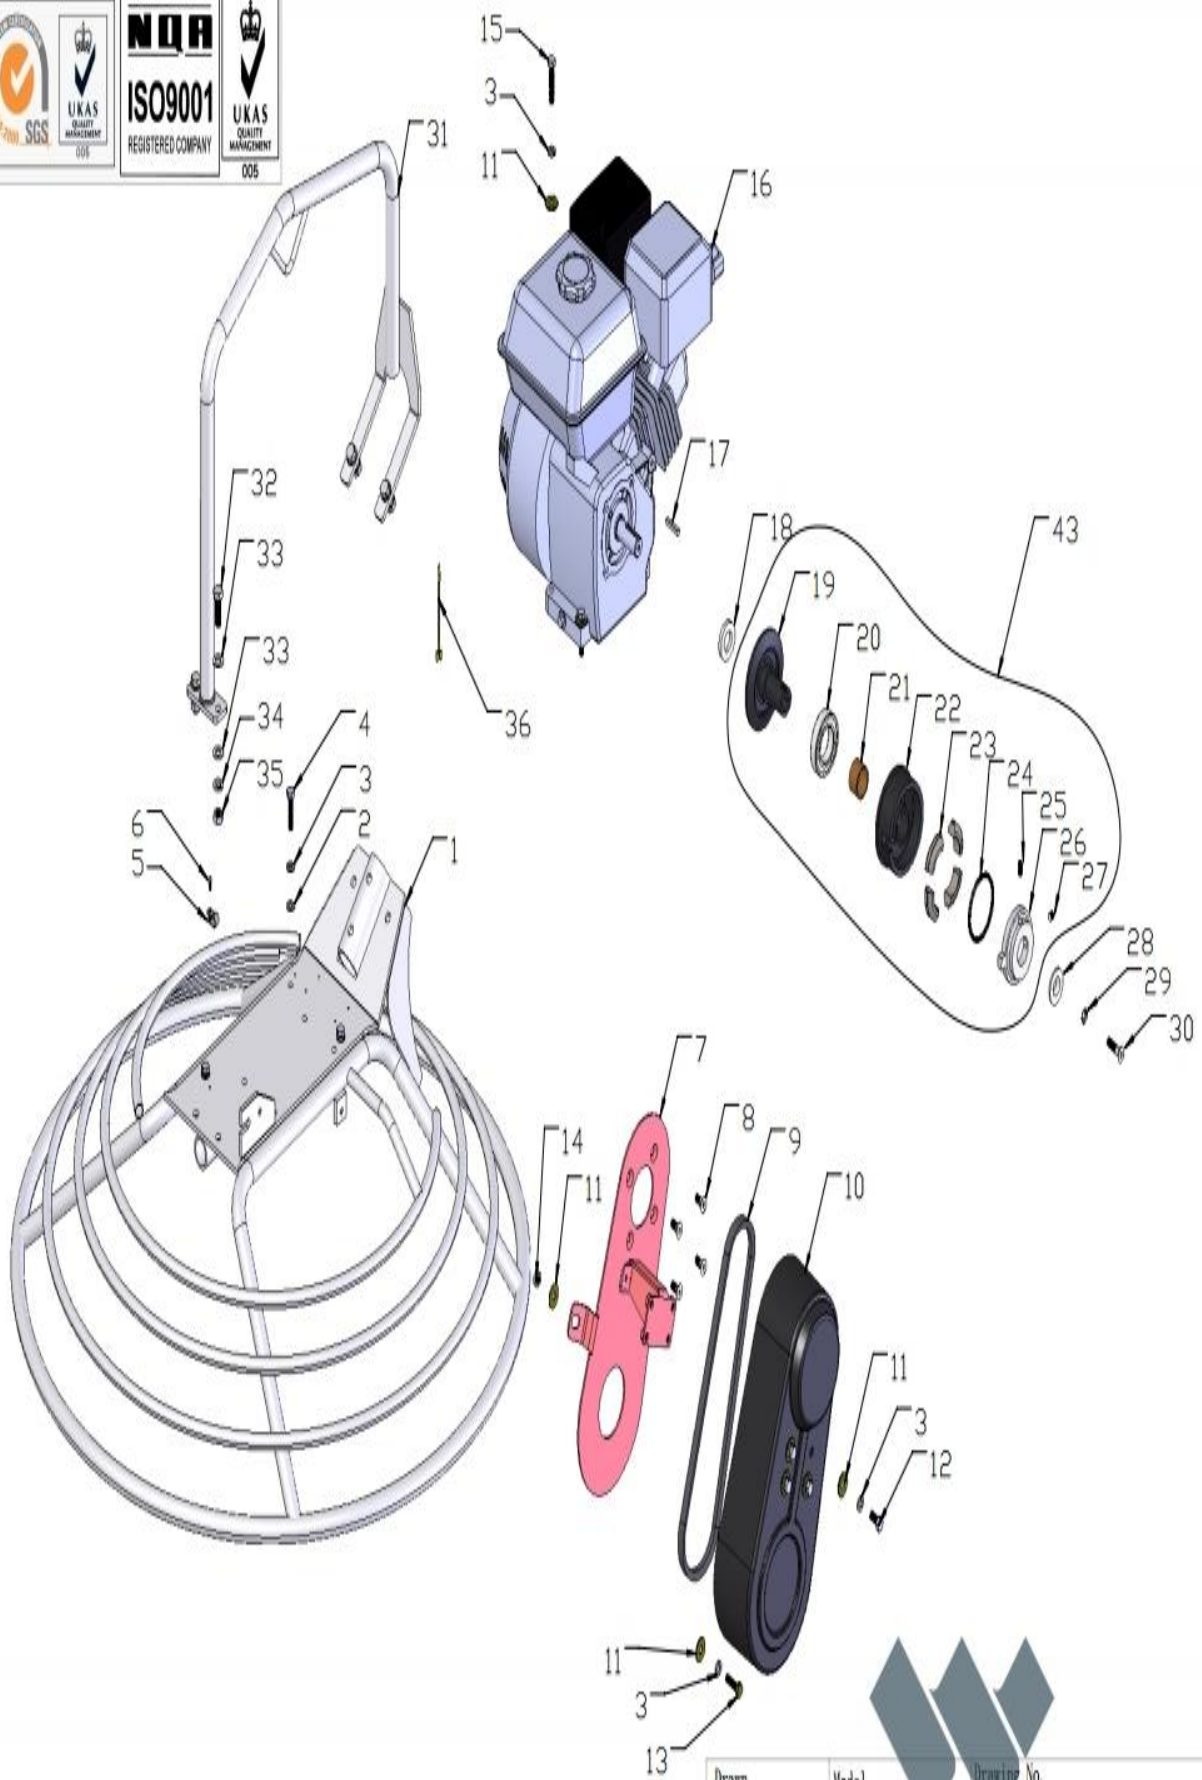

Drawn	WLJ	Model	M900NHP-CC	Drawing No.	M900NHP-CC-03
Checked		Description	ENGINE BASE AND CLUTCH ASSY		
Approved		Date	2022.01.20		

wondershare