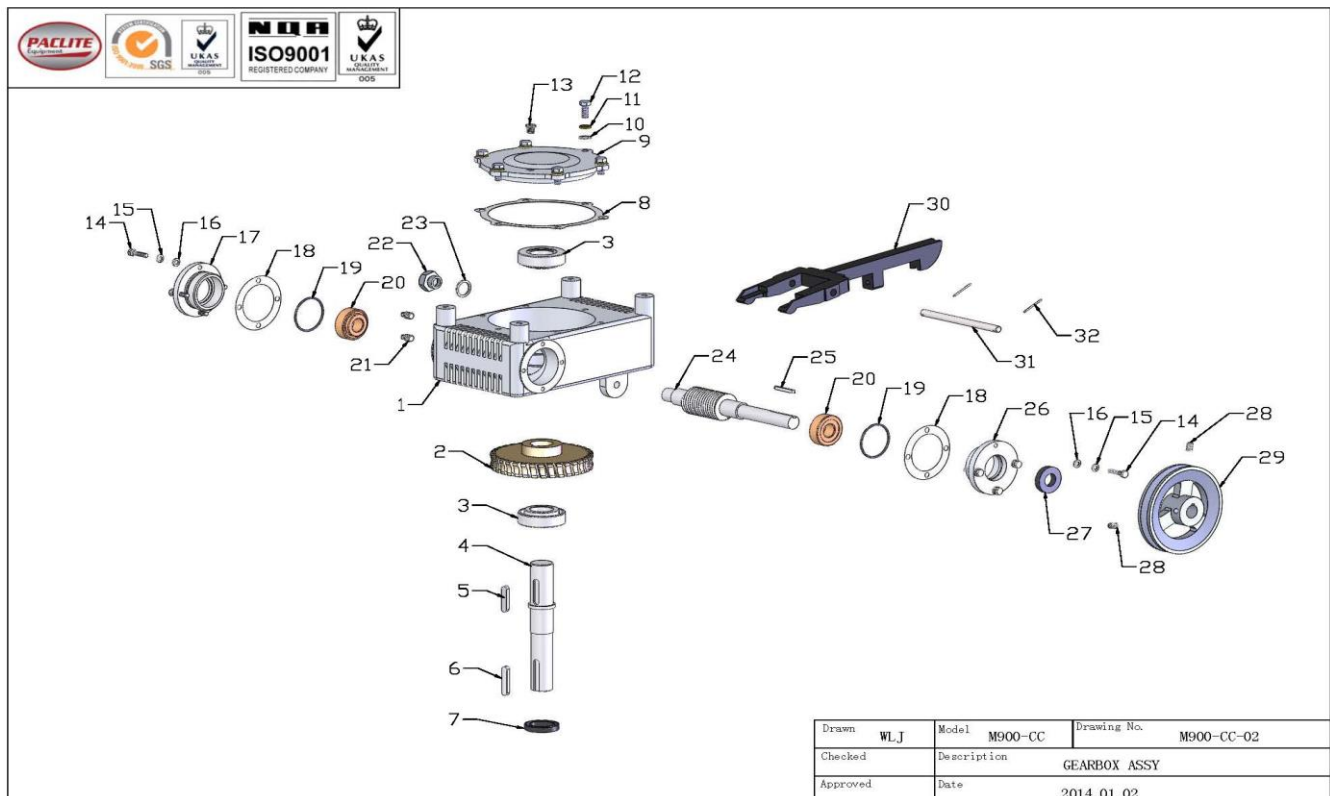

M900-CC-02 GEARBOX ASSY

NO	PART NO.	PART DESCRIPTION	QTY	UNIT PRICE (EUR) 2023
02-1	M900-CC-947-040001	WORM GEAR BOX	1	564,66 €
02-2	M900-CC-100GB-040107	WORM GEAR	1	447,00 €
02-3	M900-CC-W01-32206-J	BEARING	2	38,25 €
02-4	M900-CC-100GB-040115	WORM GEAR SHAFT	1	211,74 €
02-5	M900-CC-Key.A-8x7x40	KEY	1	6,95 €
02-6	M900-CC-Key.A-8x7x45	KEY	1	7,35 €
02-7	M900-CC-W03-45x30x8	OIL SEAL	1	6,35 €
02-8	M900-CC-100GB-040402	SEAL,TOP COVER	1	6,35 €
02-9	M900-CC-100GB-040110	TOP COVER	1	34,50 €
02-10	M900-CC-FN.W8-DIN-1	WASHER	6	0,30 €
02-11	M900-CC-HSPG.W8-DIN-1	SPRING WASHER	6	0,30 €
02-12	M900-CC-FN.B-M8x20-8.8-DIN-1	BOLT	6	0,35 €
02-13	M900-CC-100G-000004	VENT SCREW	1	4,70 €
02-14	M900-CC-FN.B-M6x25-8.8-DIN-1	BOLT	8	0,40 €
02-15	M900-CC-HSPG.W6-DIN-1	SPRING WASHER	8	0,40 €
02-16	M900-CC-FN.W6-DIN-1	WASHER	8	0,40 €
02-17	M900-CC-100GB-040302	CLOSE COVER	1	32,95 €
02-18	M900-CC-100GB-040401	SEAL,SIDE COVER	2	6,35 €
02-19	M900-CC-W04-47.7x2.65	O RING	2	6,40 €
02-20	M900-CC-W01-32204-J	BEARING	2	51,85 €
02-21	M900-CC-100GB-040111	STOPPER	2	3,15 €
02-22	M900-CC-100GB-041000	OIL GAUGE	1	32,95 €
02-23	M900-CC-ZH-D-M20	WASHER	1	0,60 €
02-24	M900-CC-120GB-040308	WORM	1	333,15 €
02-25	M900-CC-Key.A-5x5x36	KEY	1	6,35 €
02-26	M900-CC-100GB-040310	SIDE COVER	1	32,95 €
02-27	M900-CC-W03-40x20x8	OIL SEAL	1	6,35 €
02-28	M900-CC-FHSS.S-M8x12-GB-3	GRUB SCREW	2	0,95 €
02-29	M900-CC-100GB-040314	PULLEY	1	106,64 €
02-30	M900-CC-100G-060400	TILT YOKE	1	40,75 €
02-31	M900-CC-100G-060500	SHAFT	1	6,25 €
02-32	M900-CC-SP.PIN-2x26	SPLIT PIN	2	35,00 €