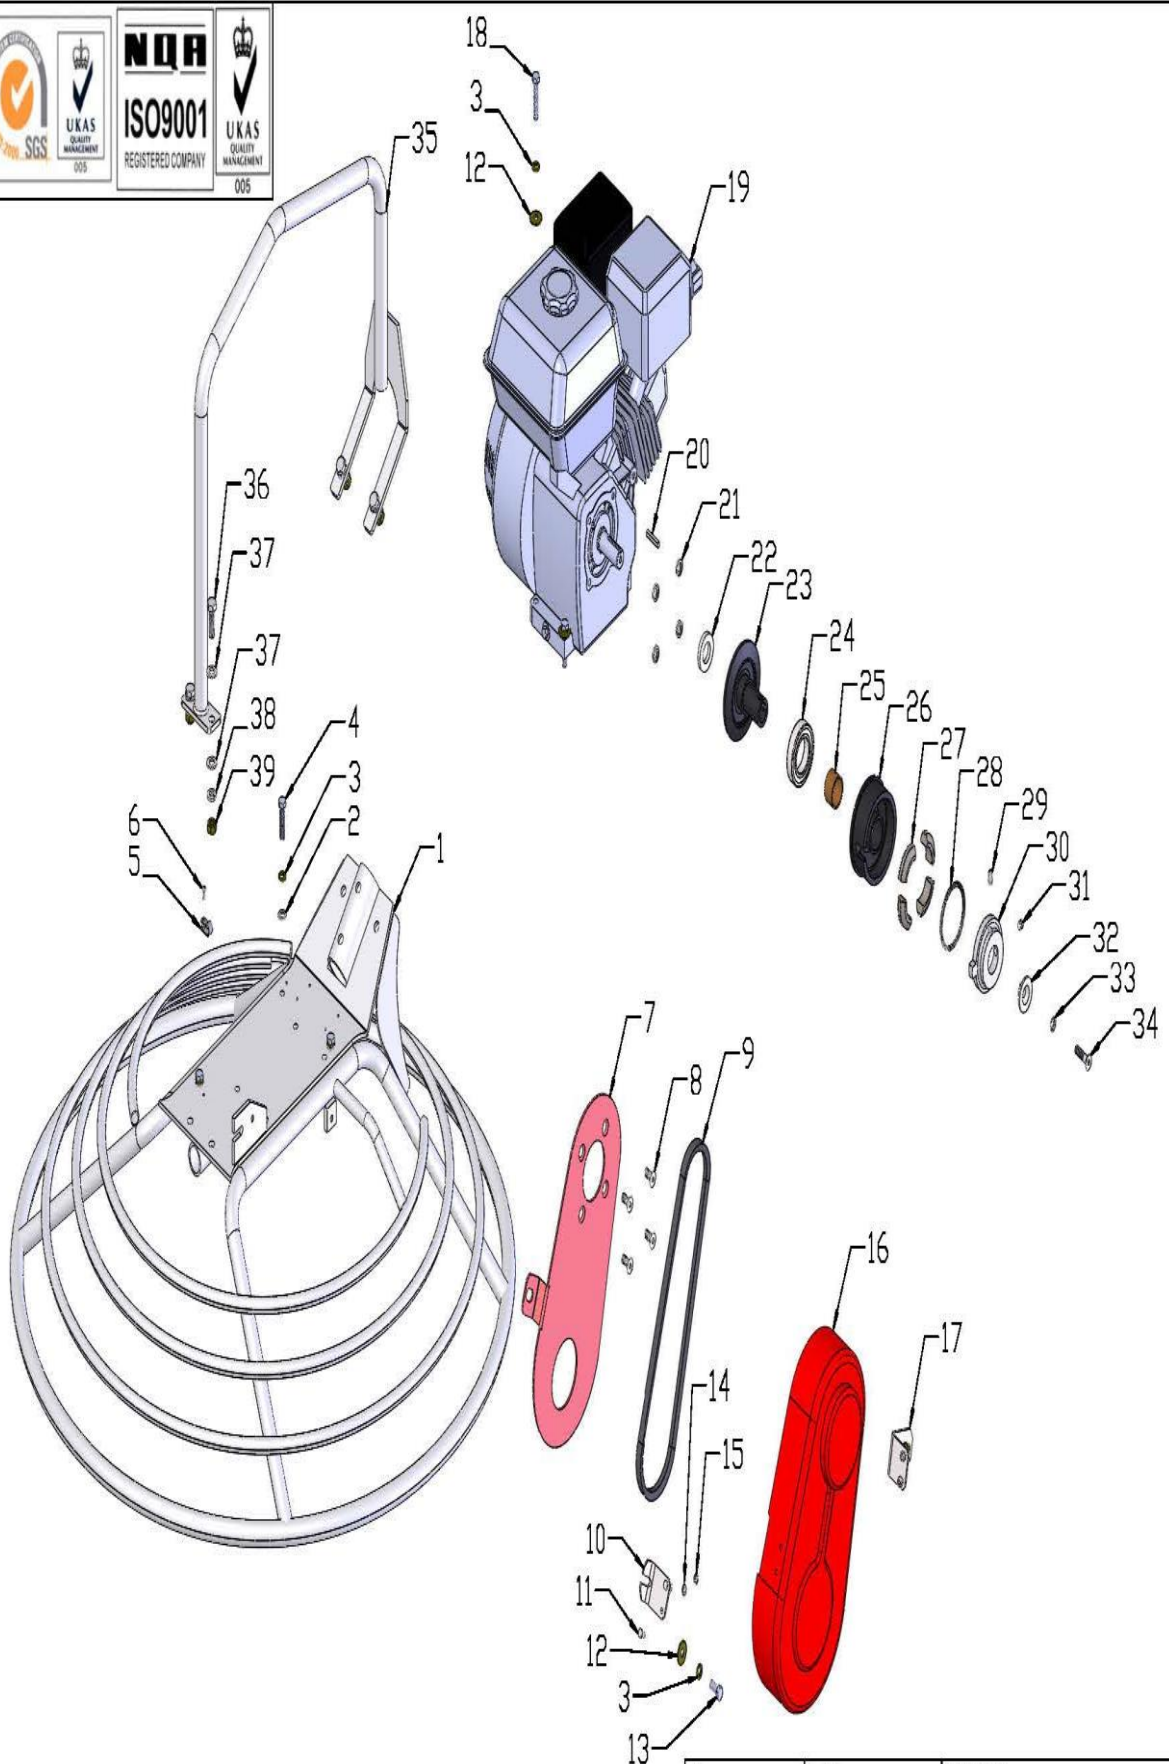

Drawn	WLJ	Model	M900-CC	Drawing No.	M900-CC-03
Checked		Description	ENGINE BASE AND CLUTCH ASSY		
Approved		Date	2014.01.02