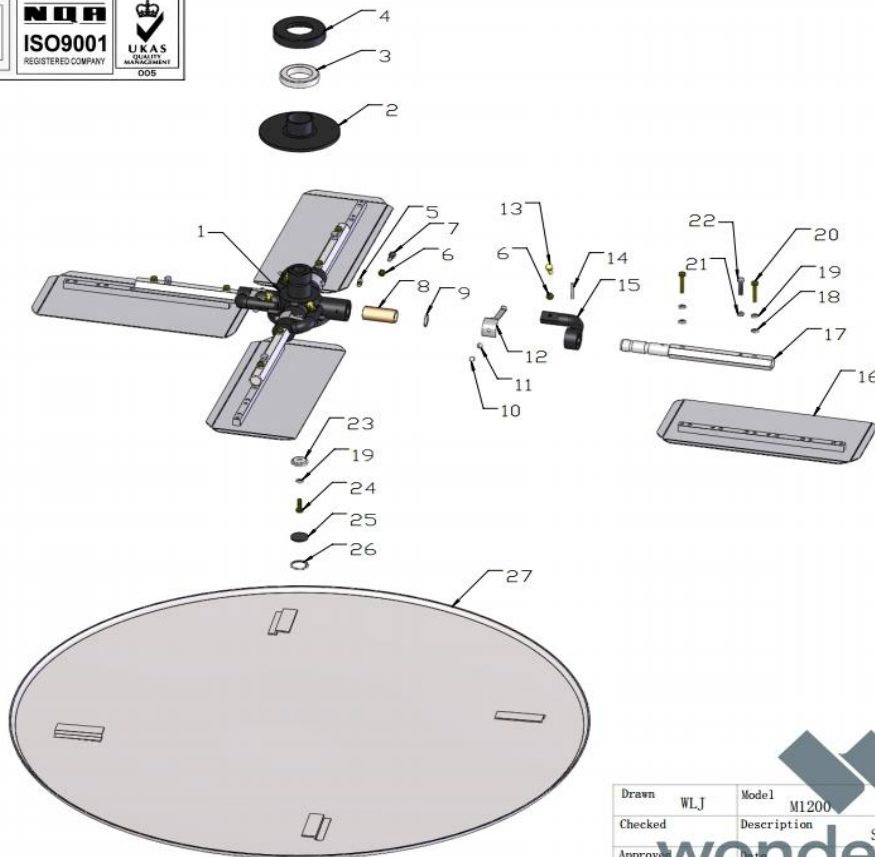

M1200-CC-01 SPIDER ASSY

NO	PART NO	PART DESCRIPTION	QTY	UNIT PRICE (EUR) 2023
01-1	M1200-CC-947-00609	SPIDER	1	383,97 €
01-2	M1200-CC-947-00603	TILT PLATE	1	112,96 €
01-3	M1200-CC-W01-NIS-55TNK29	BEARING	1	34,50 €
01-4	M1200-CC-947-00605	BEARING HOUSING	1	35,35 €
01-5	M1200-CC-TOL-T-001	GREASE NIPPLE	4	0,65 €
01-6	M1200-CC-FN.N-M8-DIN-1	NUT	8	0,30 €
01-7	M1200-CC-FN.B-M8x20-8.8-DIN-1	BOLT	4	0,35 €
01-8	M1200-CC-50-000067	SPIDER BUSH	4	48,65 €
01-9	M1200-CC-W04-26x2	O RING	4	6,25 €
01-10	M1200-CC-FN.B-M6x10-8.8-DIN-1	BOLT	4	0,35 €
01-11	M1200-CC-HSPG.W6-DIN-1	SPRING WASHER,TANG ENDS	4	0,40 €
01-12	M1200-CC-947-00604	SPRING SLICE	4	18,85 €
01-13	M1200-CC-SHH.B-M8x25	BOLT	4	0,75 €
01-14	M1200-CC-SC.PIN-5x40	SPRING PIN	4	0,55 €
01-15	M1200-CC-947-00602	TILT ARM	4	25,90 €
01-16	M1200-CC-947-99956	COMBINATION BLADE	4	
01-17	M1200-CC-947-00607	SPIDER ARM	4	127,36 €
01-18	M1200-CC-FN.W8-DIN-1	WASHER	8	0,30 €
01-19	M1200-CC-HSPG.W8-DIN-1	SPRING WASHER, TANG ENDS	9	0,30 €
01-20	M1200-CC-FN.B-M8x45-8.8-DIN-1	BOLT	8	0,45 €
01-21	M1200-CC-FNL.N-M8-DIN-1	HEXAGON THIN NUT	4	0,30 €
01-22	M1200-CC-FN.B-M8x35-8.8-DIN-1	BOLT	4	0,40 €
01-23	M1200-CC-947-99945	WASHER	1	9,45 €
01-24	M1200-CC-FN.B-M8x25-8.8-DIN-1	BOLT	1	0,40 €
01-25	M1200-CC-100G-040305	RUBBER WASHER	1	1,20 €
01-26	M1200-CC-CH.RG36	INTERNAL CIRCLIP	1	0,55 €
01-27	M1200-CC-120GB-080000P	ROUND PAN	1	260,22 €