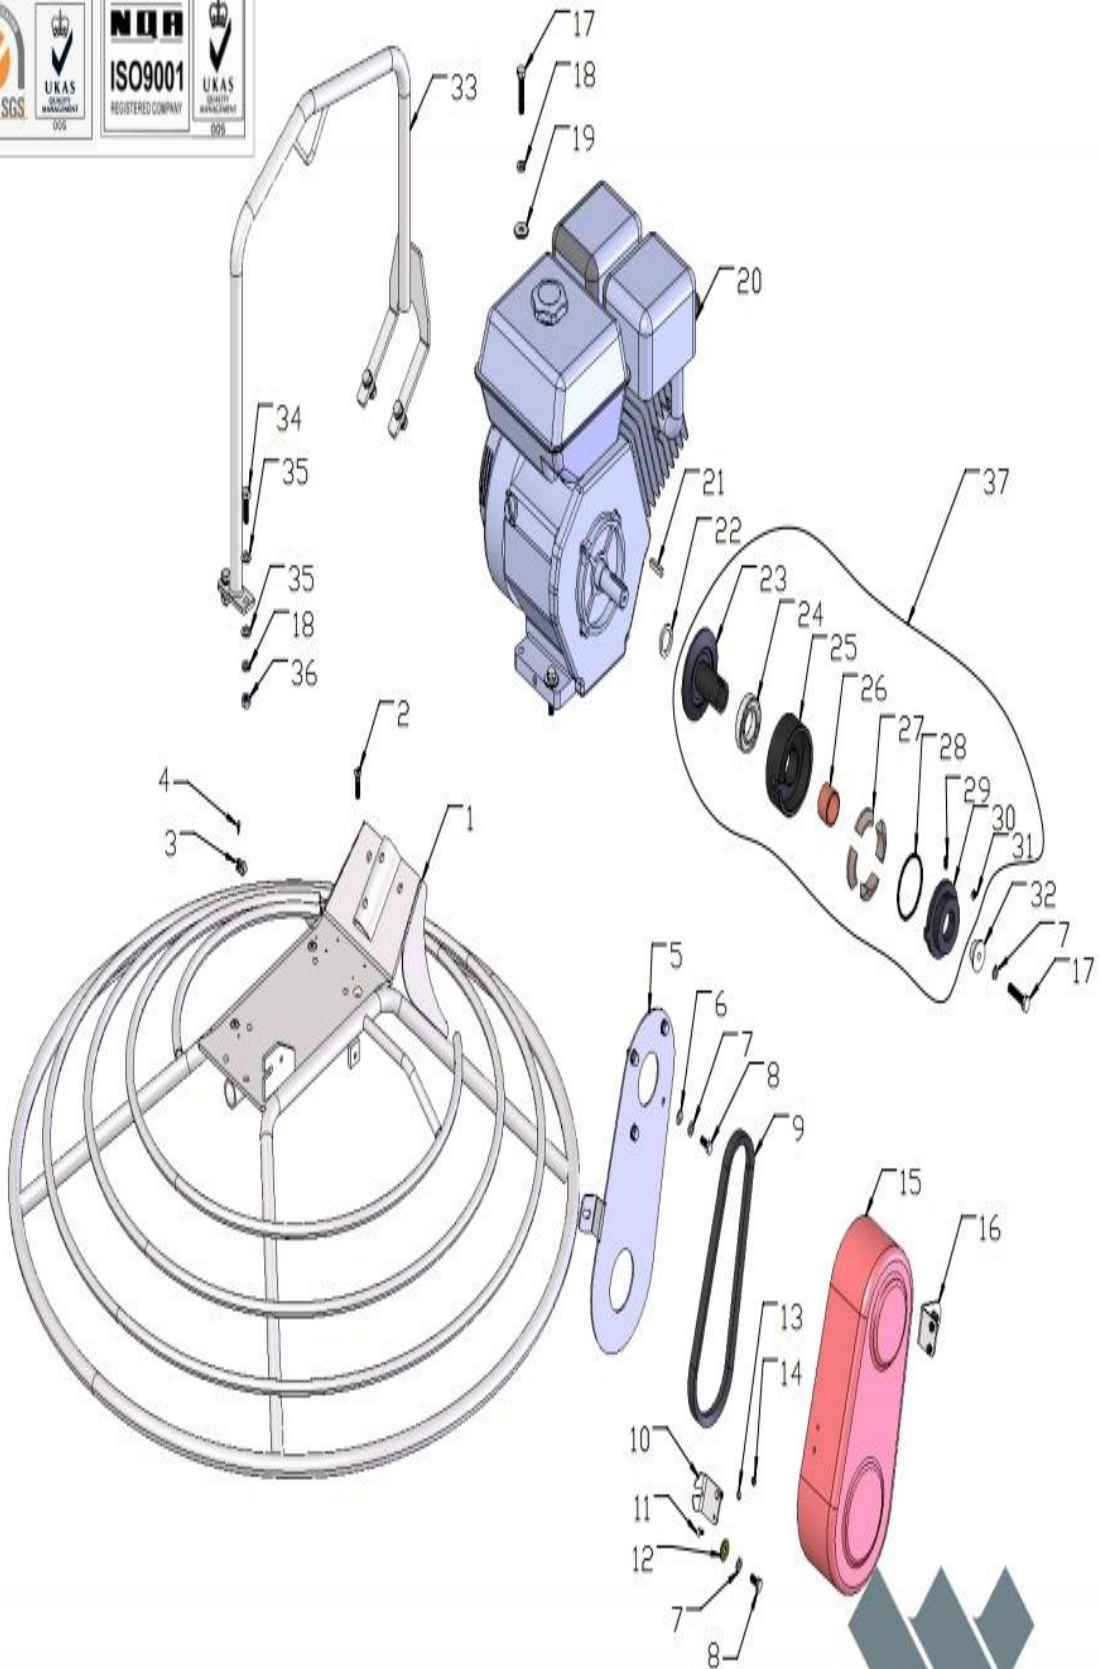

Drawn	WLJ	Model	M1200	Drawing No.	M1200-CC-03
Checked		Description	ENGINE BASE AND CLUTCH ASSY		
Approved		Date	2014.03.25		

wondershare