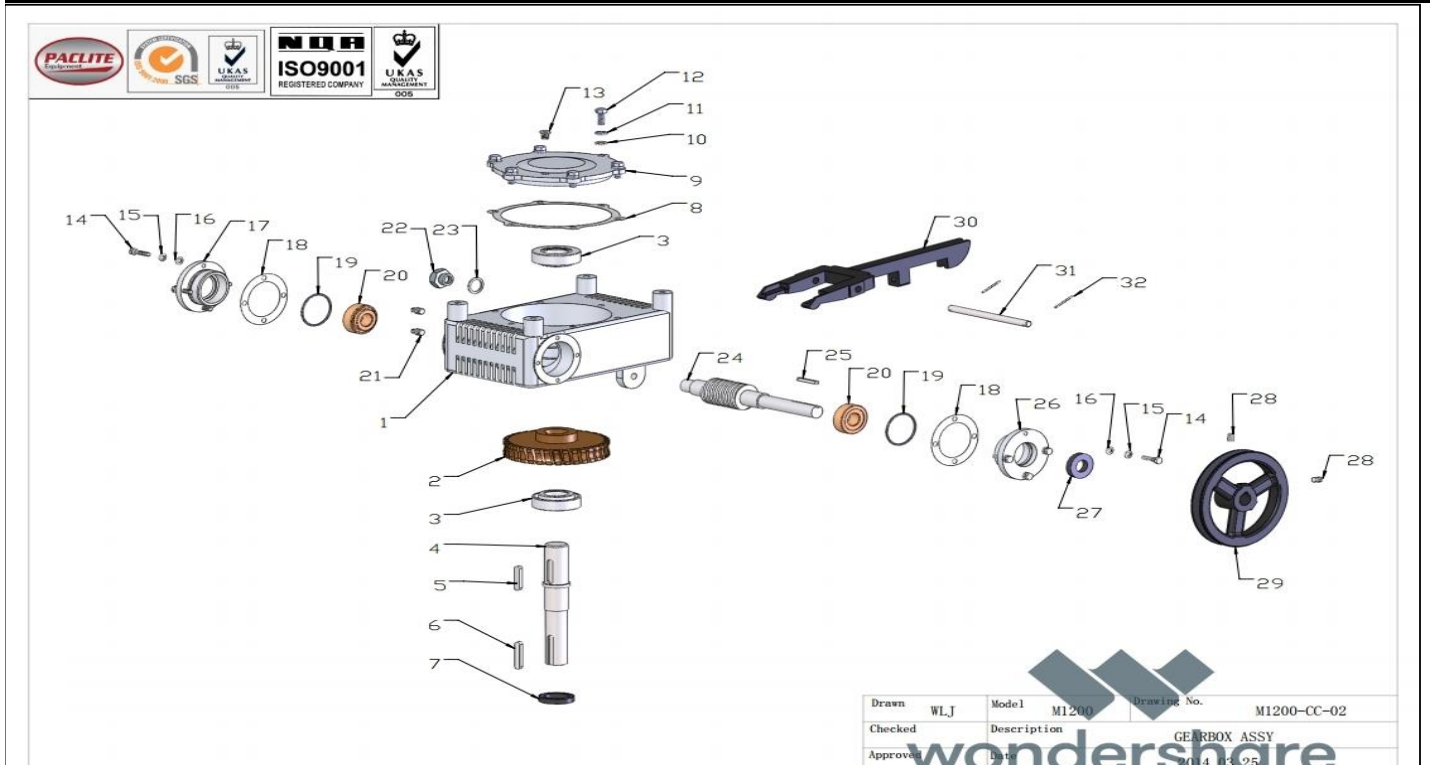

NO	PART NO.	PART DESCRIPTION	QTY	UNIT PRICE (EUR) 2023
02-1	M1200-CC-947-040001	WORM GEAR BOX	1	564,66 €
02-2	M1200-CC-947-040107-1200	WORM GEAR	1	460,74 €
02-3	M1200-CC-W01-32206-J	BEARING	2	38,25 €
02-4	M1200-CC-947-040115	WORM GEAR SHAFT	1	211,74 €
02-5	M1200-CC-Key.A-8x7x40	KEY	1	6,95 €
02-6	M1200-CC-Key.A-8x7x45	KEY	1	7,35 €
02-7	M1200-CC-W03-45x30x8	OIL SEAL	1	6,35 €
02-8	M1200-CC-100GB-040402	SEAL, TOP COVER	1	6,35 €
02-9	M1200-CC-100GB-040110	TOP COVER	1	34,50 €
02-10	M1200-CC-FN.W8-DIN-1	WASHER	6	0,30 €
02-11	M1200-CC-HSPG.W8-DIN-1	SPRING WASHER, TANG ENDS	6	0,30 €
02-12	M1200-CC-FN.B-M8x20-8.8-DIN-1	BOLT	6	0,35 €
02-13	M1200-CC-100G-000004	VENT SCREW	1	4,70 €
02-14	M1200-CC-FN.B-M6x25-8.8-DIN-1	BOLT	8	0,40 €
02-15	M1200-CC-HSPG.W6-DIN-1	SPRING WASHER, TANG ENDS	8	0,40 €
02-16	M1200-CC-FN.W6-DIN-1	WASHER	8	0,40 €
02-17	M1200-CC-100GB-040302	CLOSE COVER	1	32,95 €
02-18	M1200-CC-100GB-040401	SEAL, SIDE COVER	2	6,35 €
02-19	M1200-CC-W04-47.7x2.65	O RING	2	6,35 €
02-20	M1200-CC-W01-32204-J	BEARING	2	51,85 €
02-21	M1200-CC-100GB-040111	STOPPER	2	3,15 €
02-22	M1200-CC-100GB-041000	OIL GAUGE	1	32,95 €
02-23	M1200-CC-ZH-D-M20	WASHER	1	0,60 €
02-24	M1200-CC-120GB-040308	WORM	1	333,15 €
02-25	M1200-CC-Key.A-5x5x32	KEY	1	6,25 €
02-26	M1200-CC-100GB-040310	SIDE COVER	1	32,95 €
02-27	M1200-CC-W03-40x20x8	OIL SEAL	1	6,35 €
02-28	M1200-CC-FHSS.S-M8x12	GRUB SCREW)	2	0,95 €
02-29	M1200-CC-947-99910	GEARBOX PULLEY	1	115,92 €
02-30	M1200-CC-100G-060400	TILT YOKE	1	40,75 €
02-31	M1200-CC-100G-060500	SHAFT	1	6,25 €
02-32	M1200-CC-SP.PIN-2x26	SPLIT PIN	2	35,00 €