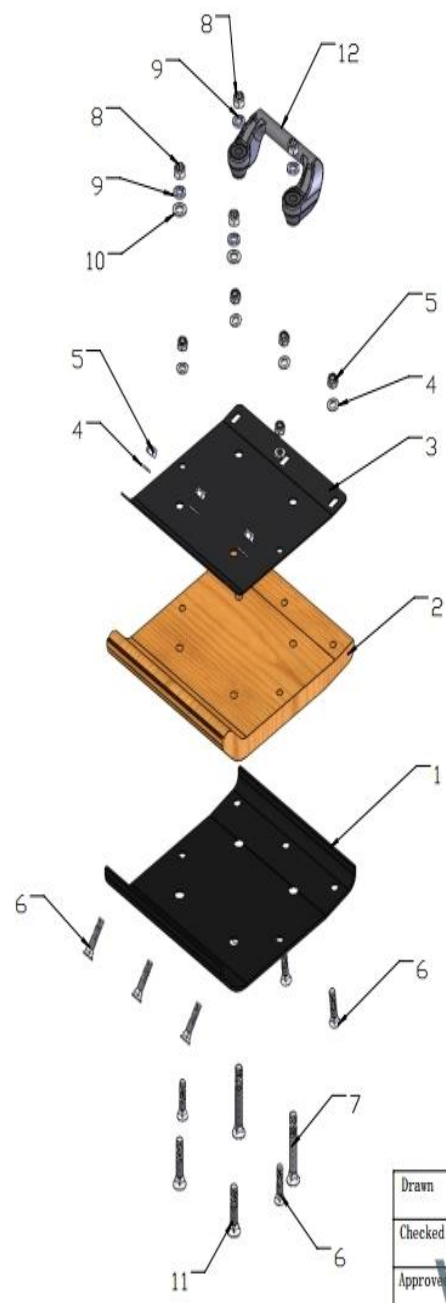

CRX698-04 RAMMER SHOE ASSY

NO	PART NO.	PART DESCRIPTION	QTY	UNIT PRICE (EUR) 2023
04-1	CRX698-70ND-030106	RAMMER SHOE STEEL PLATE	1	357,75 €
04-2	CRX698-70ND-030104	RAMMER SHOE WOODEN PLATE	1	
04-3	CRX698-70ND-030105	RAMMER SHOE CLAMP PLATE	1	
04-4	CRX698-FN.W10-DIN-1	WASHER	8	
04-5	CRX698-IN.N-M10-DIN-1	LOCK NUT	8	
04-6	CRX698-FSN.B-M10x50	SUNK HEAD BOLT	8	
04-7	CRX698-FSN.B-M12x95	SUNK HEAD BOLT	2	
04-8	CRX698-IN.N-M12-DIN-1	LOCK NUT	4	
04-9	CRX698-HSPG.W12-DIN-1	SPRING WASHER,TANG ENDS	4	
04-10	CRX698-FN.W12-DIN-1	WASHER	2	
04-11	CRX698-FSN.B-M12x65	SUNK HEAD BOLT	2	
04-12	CRX698-70ND-030100B	HANDLE	1	

Drawn	WLJ	Model	CRX698	Drawing No.	CRX698-04
Checked		Description	RAMMER SHOE ASSY		
Approved		Date	2022.03.08		

wondershare