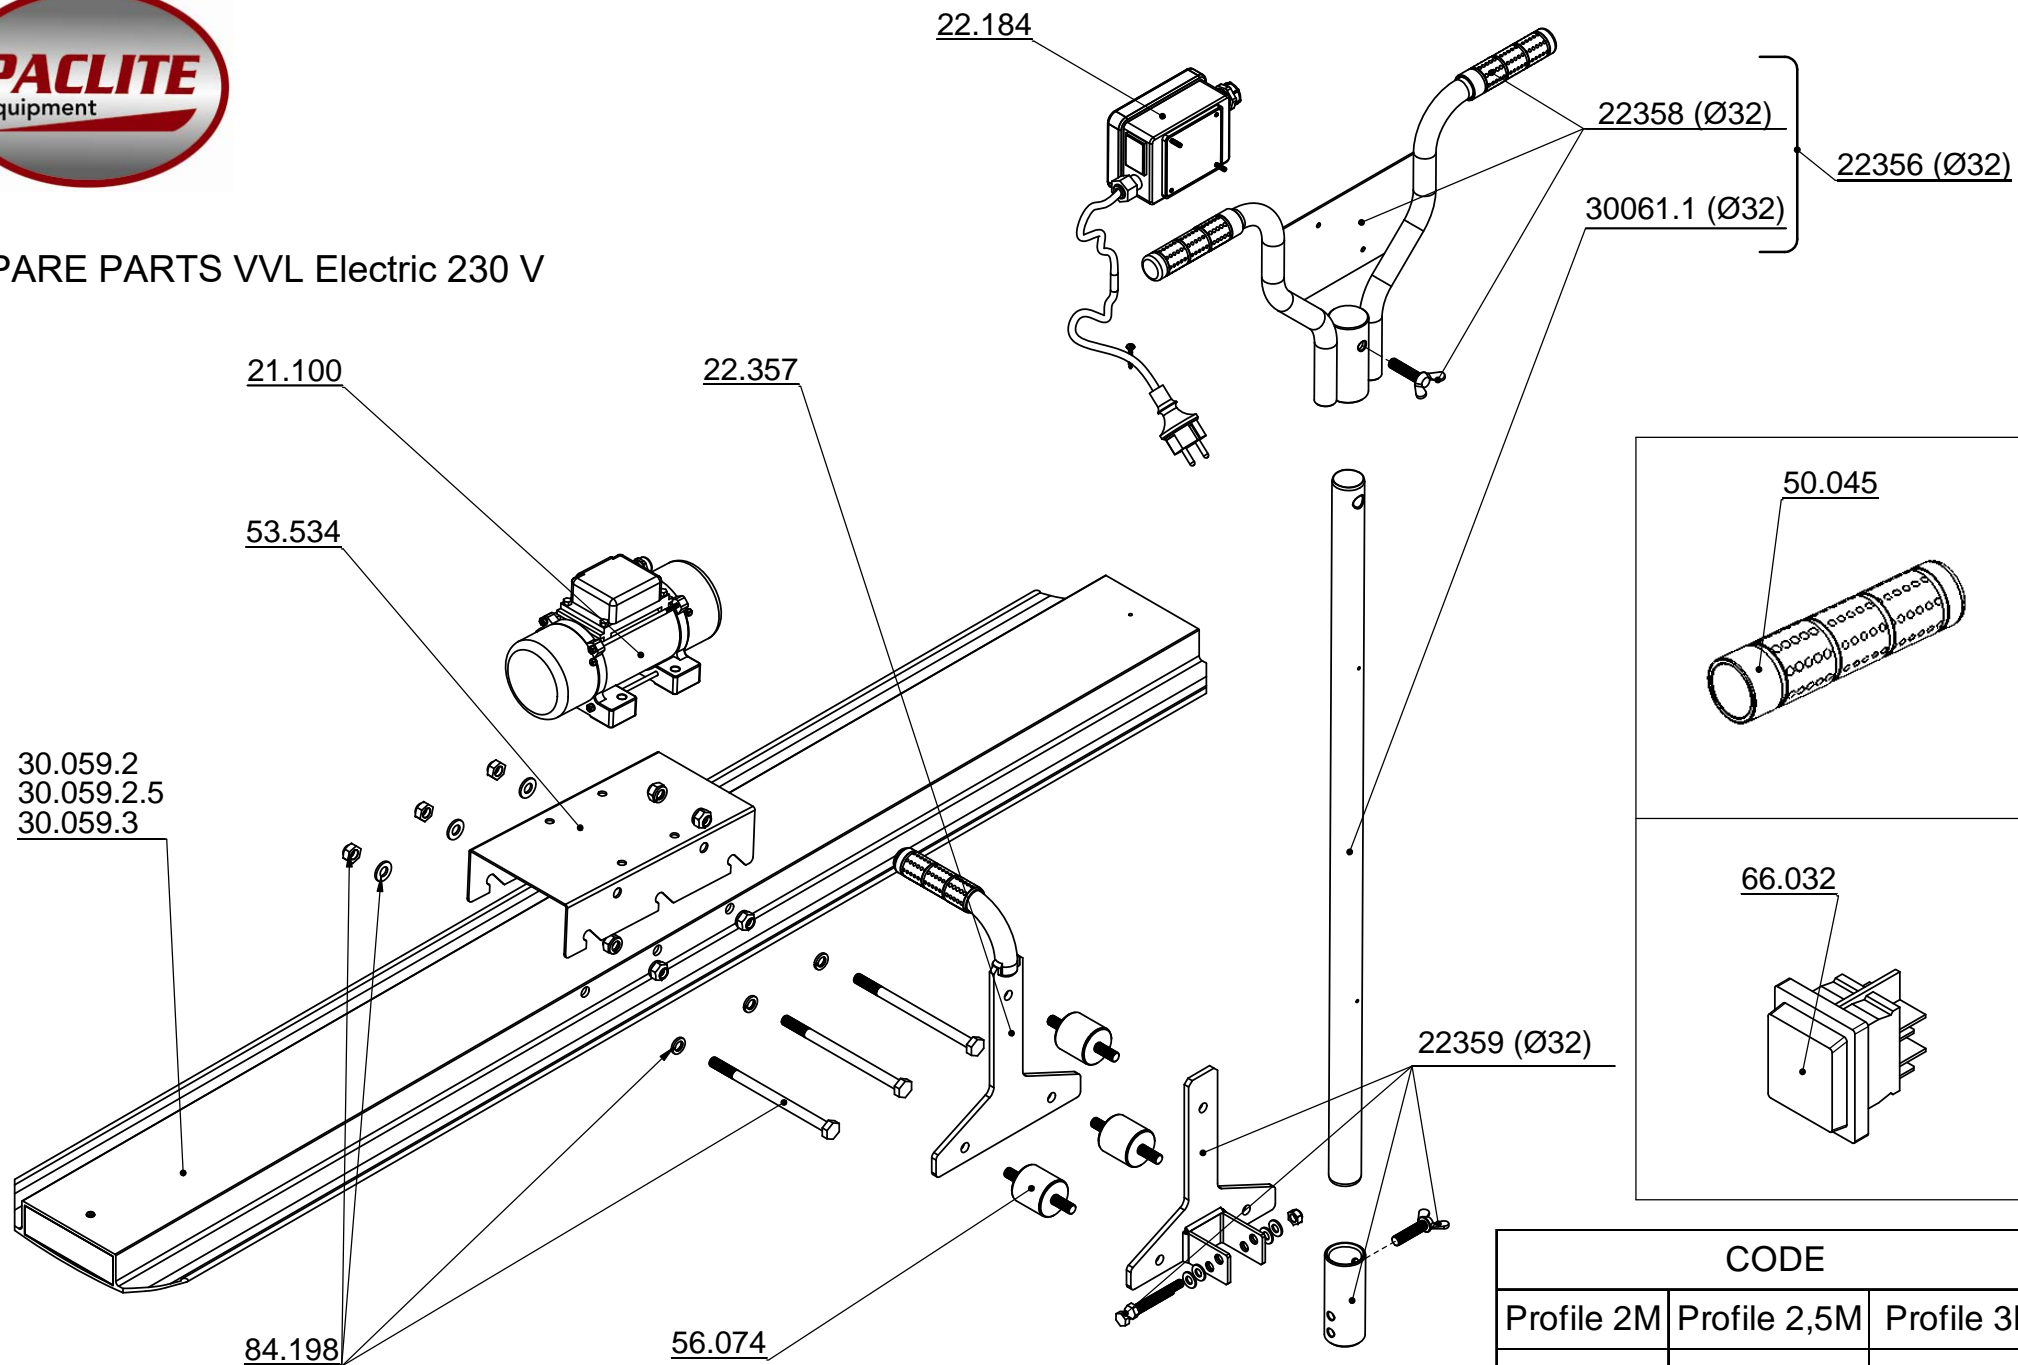

SPARE PARTS VVL Electric 230 V

CODE		
Profile 2M	Profile 2,5M	Profile 3M
10.654.2	10.654.2.5	10.654.3