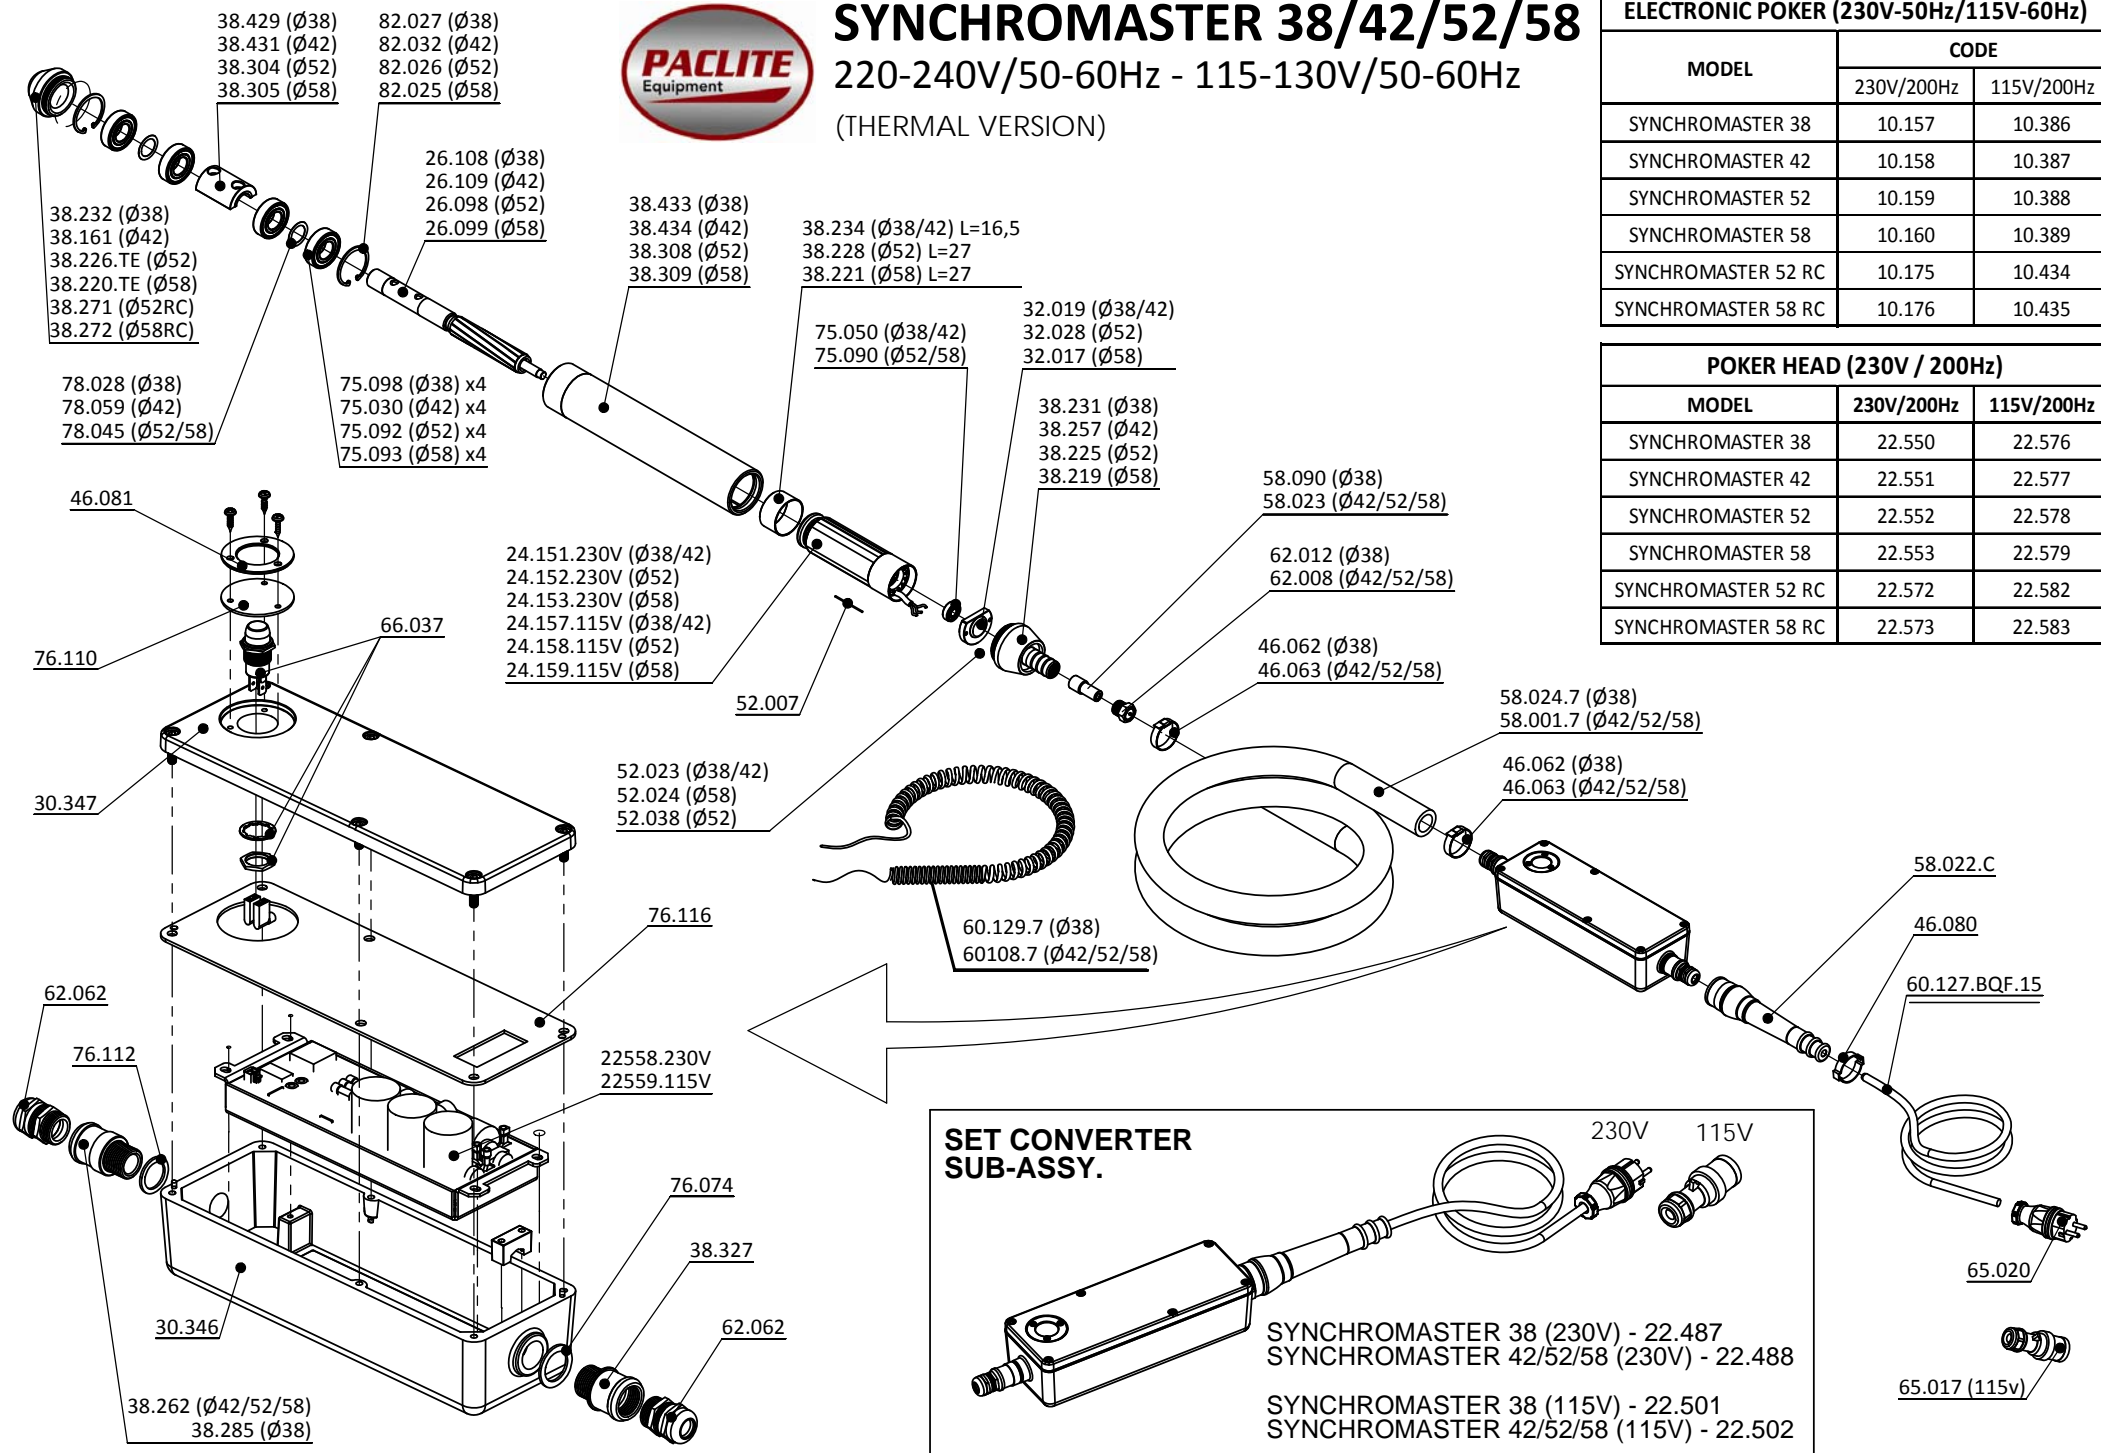

SYNCHROMASTER 38/42/52/58

220-240V/50-60Hz - 115-130V/50-60Hz

(THERMAL VERSION)

ELECTRONIC POKER (230V-50Hz/115V-60Hz)		
MODEL	CODE	
	230V/200Hz	115V/200Hz
SYNCHROMASTER 38	10.157	10.386
SYNCHROMASTER 42	10.158	10.387
SYNCHROMASTER 52	10.159	10.388
SYNCHROMASTER 58	10.160	10.389
SYNCHROMASTER 52 RC	10.175	10.434
SYNCHROMASTER 58 RC	10.176	10.435

POKER HEAD (230V / 200Hz)		
MODEL	230V/200Hz	115V/200Hz
SYNCHROMASTER 38	22.550	22.576
SYNCHROMASTER 42	22.551	22.577
SYNCHROMASTER 52	22.552	22.578
SYNCHROMASTER 58	22.553	22.579
SYNCHROMASTER 52 RC	22.572	22.582
SYNCHROMASTER 58 RC	22.573	22.583

SET CONVERTER SUB-ASSY.

SYNCHROMASTER 38 (230V) - 22.487
 SYNCHROMASTER 42/52/58 (230V) - 22.488
 SYNCHROMASTER 38 (115V) - 22.501
 SYNCHROMASTER 42/52/58 (115V) - 22.502