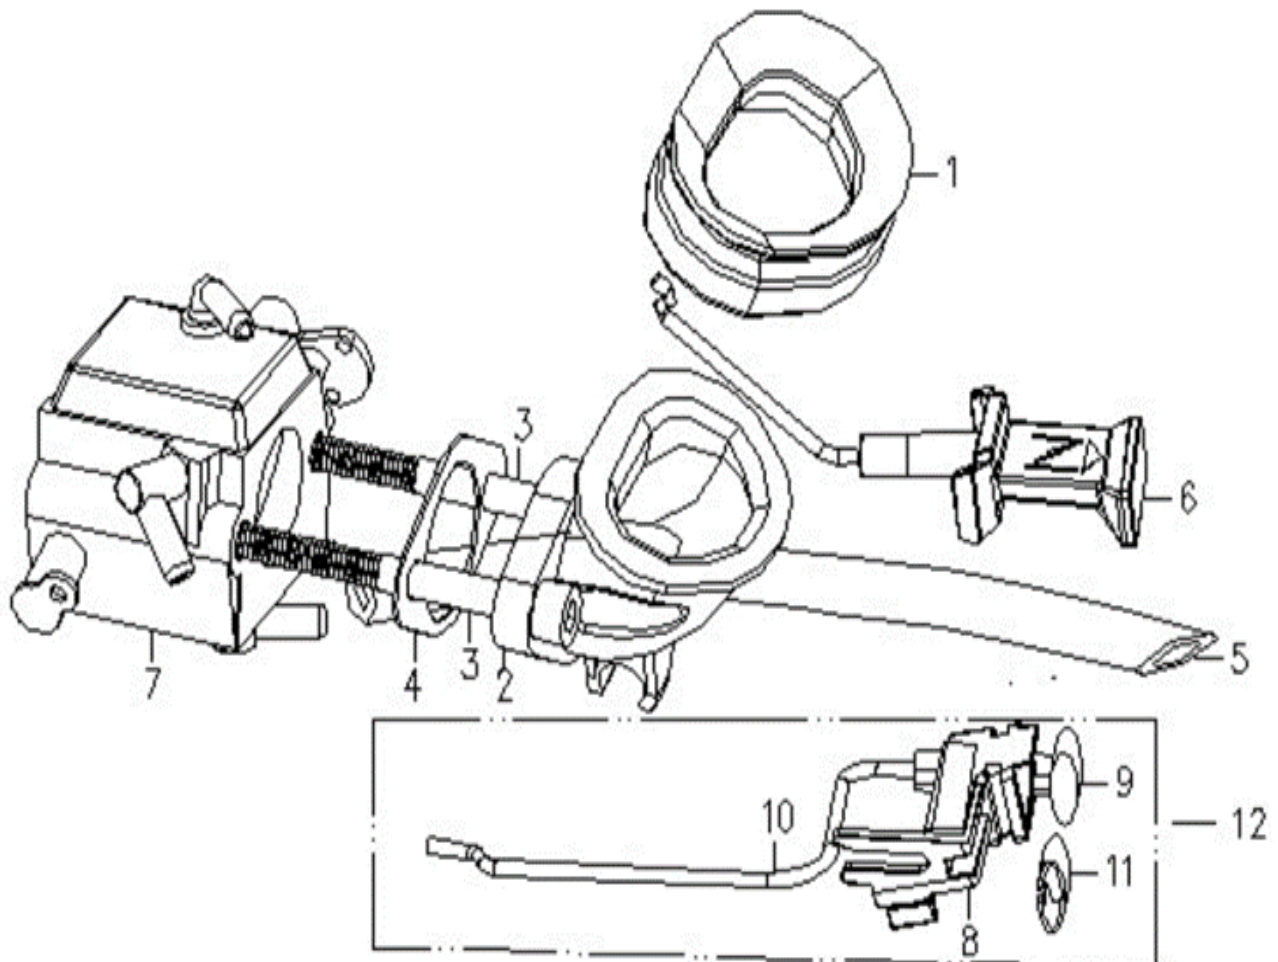

JCC350 - 08 - Carburetor Assembly

NO.	PART DESCRIPTION	QTY	UNIT PRICE (EURO) 2021
1	JCC350- 92001-08000001	1	1,70 €
2	JCC350- 92001-08000002	1	3,40 €
3	JCC350- FH70.1-0555-129	2	2,05 €
4	JCC350- 92001-08000003	1	1,20 €
5	JCC350- 92001-08000004	1	0,85 €
6	JCC350- 92001-08000005	1	1,00 €
7	JCC350- HDA-232B	1	147,93 €
8	JCC350- 92001-05000007	1	Not Sold Seperately
9	JCC350- 92001-05000008	1	Not Sold Seperately
10	JCC350- 92001-05000009	1	Not Sold Seperately
11	JCC350- 92001-05000010	1	1,20 €