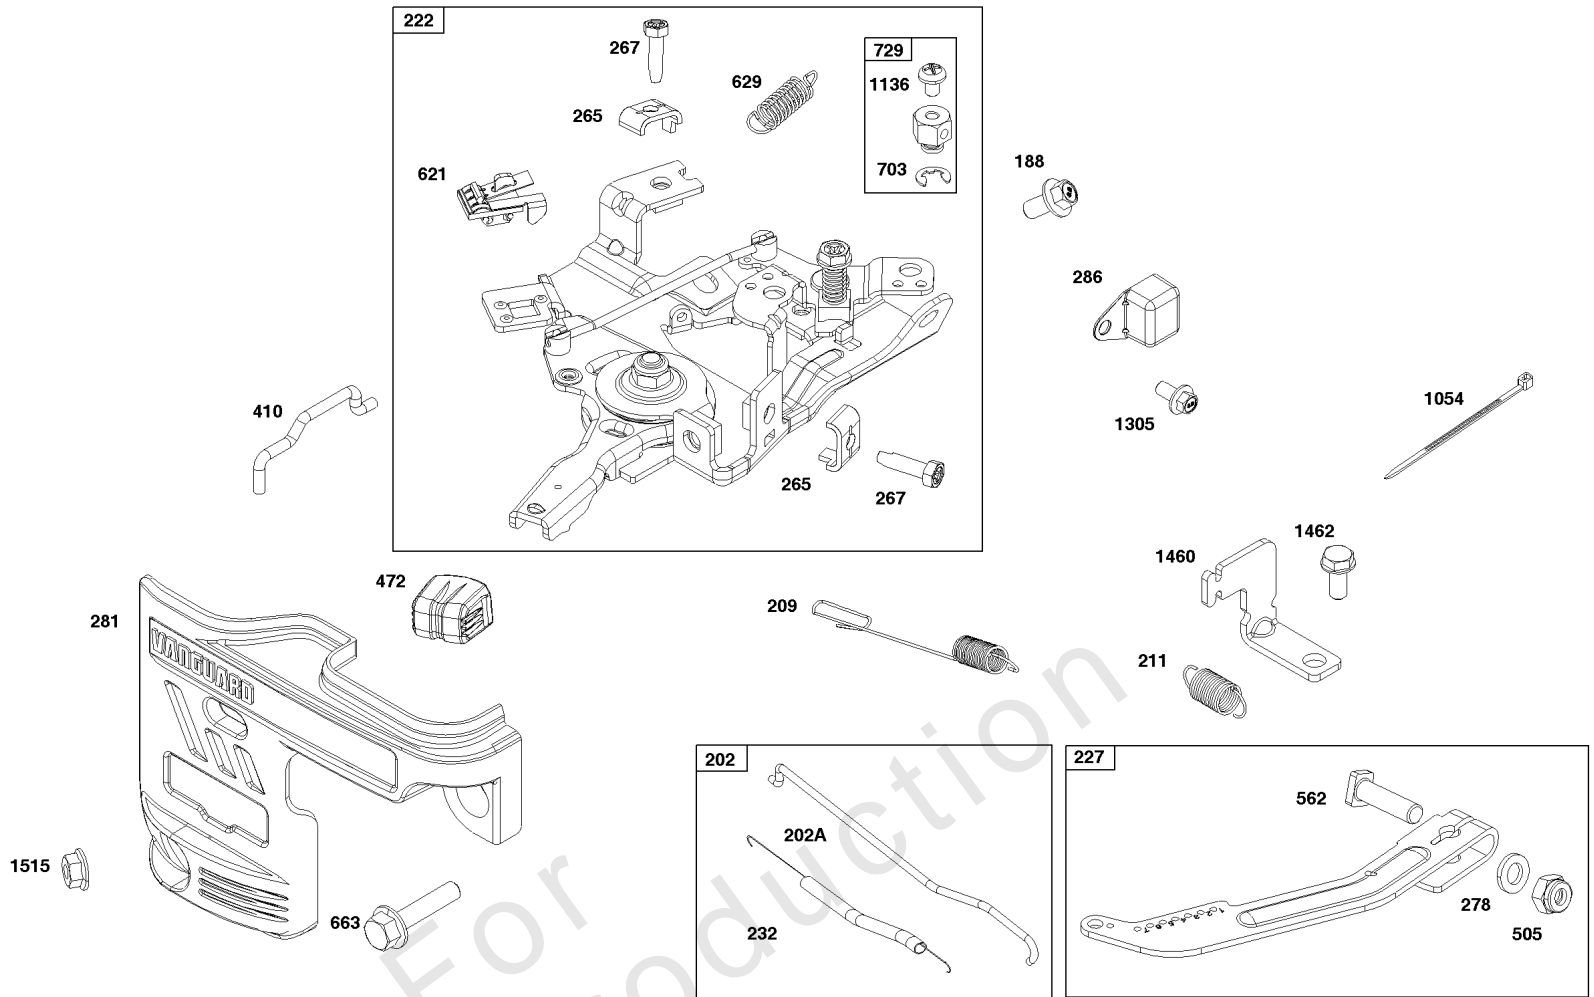

Not For In Reproduction

Blower Housing Group

REF NO	PART NO	QTY	DESCRIPTION
60	-----	2	GRIP, Starter Rope -(Part information located in Flywheel/Ignition/Starter Group.)
65	-----	3	SCREW -(Part information located in Flywheel/Ignition/Starter Group.)
281	-----	1	PANEL, Control -(Part information located in Controls Group.)
304	597073	1	HOUSING, Blower -(For use on engines without electric start & without regulator)
305	597078	4	SCREW -(Blower Housing)
608	-----	2	STARTER, Rewind -(Part information located in Flywheel/Ignition/Starter Group.)
663	-----	2	SCREW -(Part information located in Controls Group.)
1036	-----	1	LABEL, Emissions -(Available from a Briggs & Stratton Authorized Dealer)
1319	797669	1	LABEL, Warning -(REQUIRED When Replacing Parts With Warning Labels Affixed)
1515	-----	1	NUT, Hex Flange -(Part information located in Controls Group.)

Controls Group

REF NO	PART NO	QTY	DESCRIPTION
188	590850	2	SCREW -(Control Bracket)
202	597032	1	LINK, Mechanical Governor
202A	597033	1	LINK, Mechanical Governor
209	597115	1	SPRING, Governor
211	691278	1	SPRING, Governor
222	597657	1	BRACKET, Control
227	597028	1	LEVER, Governor Control
232	597034	1	SPRING, Governor Link
265	691024	2	CLAMP, Casing
267	597027	2	SCREW -(Casing Clamp)
278	690402	1	WASHER -(Governor Lever)
281	597067	2	PANEL, Control
286	84002122	1	MODULE, Oil Sensor -Used After Code Date 18121400
286	590702	1	MODULE, Oil Sensor -Used Before Code Date 18121500
410	597024	1	LINK, Control
472	597025	1	KNOB, Choke Shaft -(Black)
505	590641	1	NUT -(Governor Control Lever)
562	597121	1	BOLT -(Governor Control Lever)
621	692310	1	SWITCH, Stop
629	597022	1	SPRING, Throttle Return
663	597460	2	SCREW -(Control Panel)
703	597021	2	CLIP
729	597019	2	CLIP, Wire
1054	845118	1	TIE, Cable
1136	597020	2	SCREW -(Control Bracket)
1305	590703	1	SCREW
1460	597035	1	BRACKET, Governor Control
1462	597036	1	SCREW -(Engine Control Unit) (ECU)
1515	590692	1	NUT -(Control Panel)