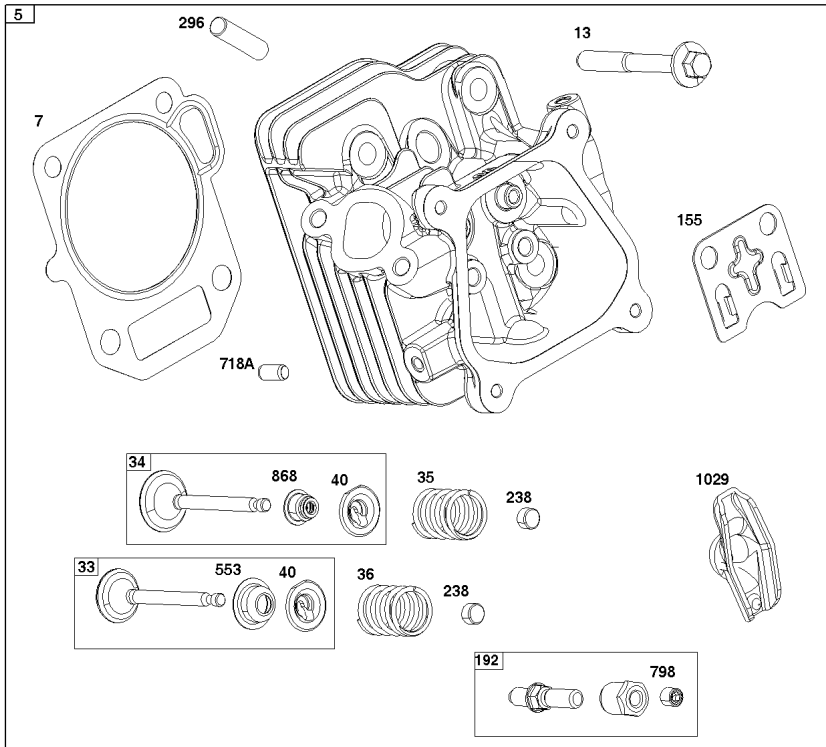

Cylinder Head Group

Mfg. No: 12V332-0007-F1

Cylinder Head Group

REF NO	PART NO	QTY	DESCRIPTION
5	596998	1	HEAD, Cylinder
7	597007	1	GASKET, Cylinder Head
13	597008	4	SCREW -(Cylinder Head)
21	597014	1	CAP, Oil Fill
33	597005	1	VALVE, Exhaust
34	597004	1	VALVE, Intake
35	597002	1	SPRING, Valve -(Intake)
36	597002	1	SPRING, Valve
40	590654	2	RETAINER, Valve
45	591449	2	TAPPET, Valve
51A	596770	1	GASKET, Intake
155	592874	1	PLATE, Cylinder Head
192	597006	2	ADJUSTER, Rocker Arm
238	590649	2	CAP, Valve
296	590631	2	STUD -(Muffler)
337	597383	2	PLUG, Spark
383	19576S	1	WRENCH, Spark Plug
553	597003	1	RETAINER, Valve Spring
580	809894	1	SEAL, O-Ring -(Oil Fill Cap)
584	597011	1	COVER, Breather Passage
585	597010	1	GASKET, Breather Passage
684	597012	2	SCREW -(Breather Passage Cover)
718A	590637	2	PIN, Locating
798	597000	2	SCREW -(Rocker Arm)
850	-----	1	SEALANT, Liquid -(Part information located in Crankcase Cover/Sump and Lubrication Group.)
868	597001	1	SEAL, Valve
883	597072	1	GASKET, Exhaust
914	597016	4	SCREW -(Rocker Cover)
1022	597015	1	GASKET, Rocker Cover
1023	597009	1	COVER, Rocker
1026	597017	2	ROD, Push
1029	596999	2	ARM, Rocker
1095	597140	1	GASKET SET, Valve -(Service Kits may include extra parts not specific to this engine.)
1263	697124	1	REED, Breather
1264	793453	1	SCREW -(Breather Reed)