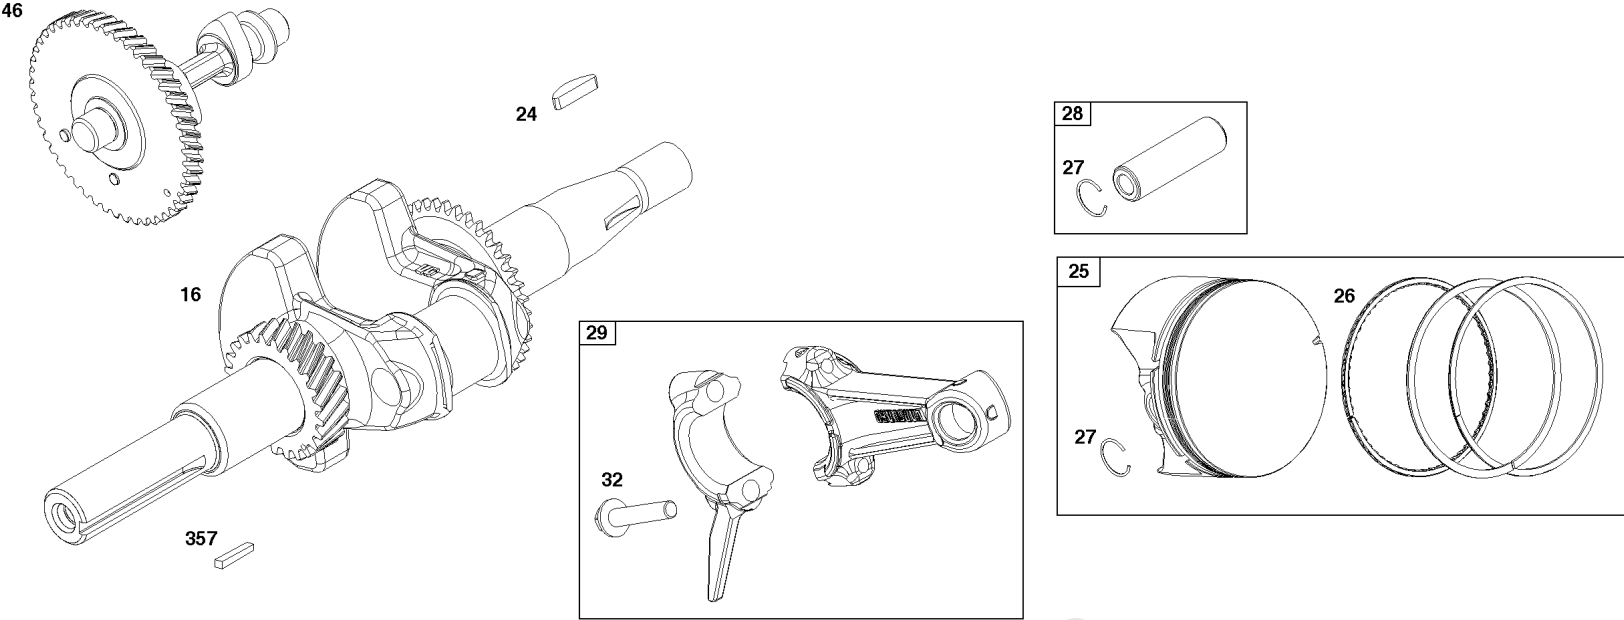

Controls Group

REF NO	PART NO	QTY	DESCRIPTION
188	590850	2	SCREW -(Control Bracket)
202	597032	1	LINK, Mechanical Governor
202A	597033	1	LINK, Mechanical Governor
209	597115	1	SPRING, Governor
211	691278	1	SPRING, Governor
222	597657	1	BRACKET, Control
227	597028	1	LEVER, Governor Control
232	597034	1	SPRING, Governor Link
265	691024	2	CLAMP, Casing
267	597027	2	SCREW -(Casing Clamp)
278	690402	1	WASHER -(Governor Lever)
281	597067	2	PANEL, Control
286	84002122	1	MODULE, Oil Sensor -Used After Code Date 18121400
286	590702	1	MODULE, Oil Sensor -Used Before Code Date 18121500
410	597024	1	LINK, Control
472	597025	1	KNOB, Choke Shaft -(Black)
505	590641	1	NUT -(Governor Control Lever)
562	597121	1	BOLT -(Governor Control Lever)
621	692310	1	SWITCH, Stop
629	597022	1	SPRING, Throttle Return
663	597460	2	SCREW -(Control Panel)
703	597021	2	CLIP
729	597019	2	CLIP, Wire
1054	845118	1	TIE, Cable
1136	597020	2	SCREW -(Control Bracket)
1305	590703	1	SCREW
1460	597035	1	BRACKET, Governor Control
1462	597036	1	SCREW -(Engine Control Unit) (ECU)
1515	590692	1	NUT -(Control Panel)

Not For In Reproduction

Not For
InReproduction

Crankshaft Group

REF NO	PART NO	QTY	DESCRIPTION
16	596962	1	CRANKSHAFT
24	596976	1	KEY, Flywheel -(Crankcase Cover/Sump)
25	596977	1	PISTON ASSEMBLY
25	596978	1	PISTON ASSEMBLY -(.020 Oversize)
26	596979	1	SET, Ring
26	596980	1	SET, Ring -(.020 Oversize)
27	596982	1	LOCK, Piston Pin
28	596981	1	PIN, Piston
29	596983	1	ROD, Connecting
32	596984	2	SCREW -(Connecting Rod)
46	596993	1	CAMSHAFT
357	798869	1	KEY, Drive Pulley