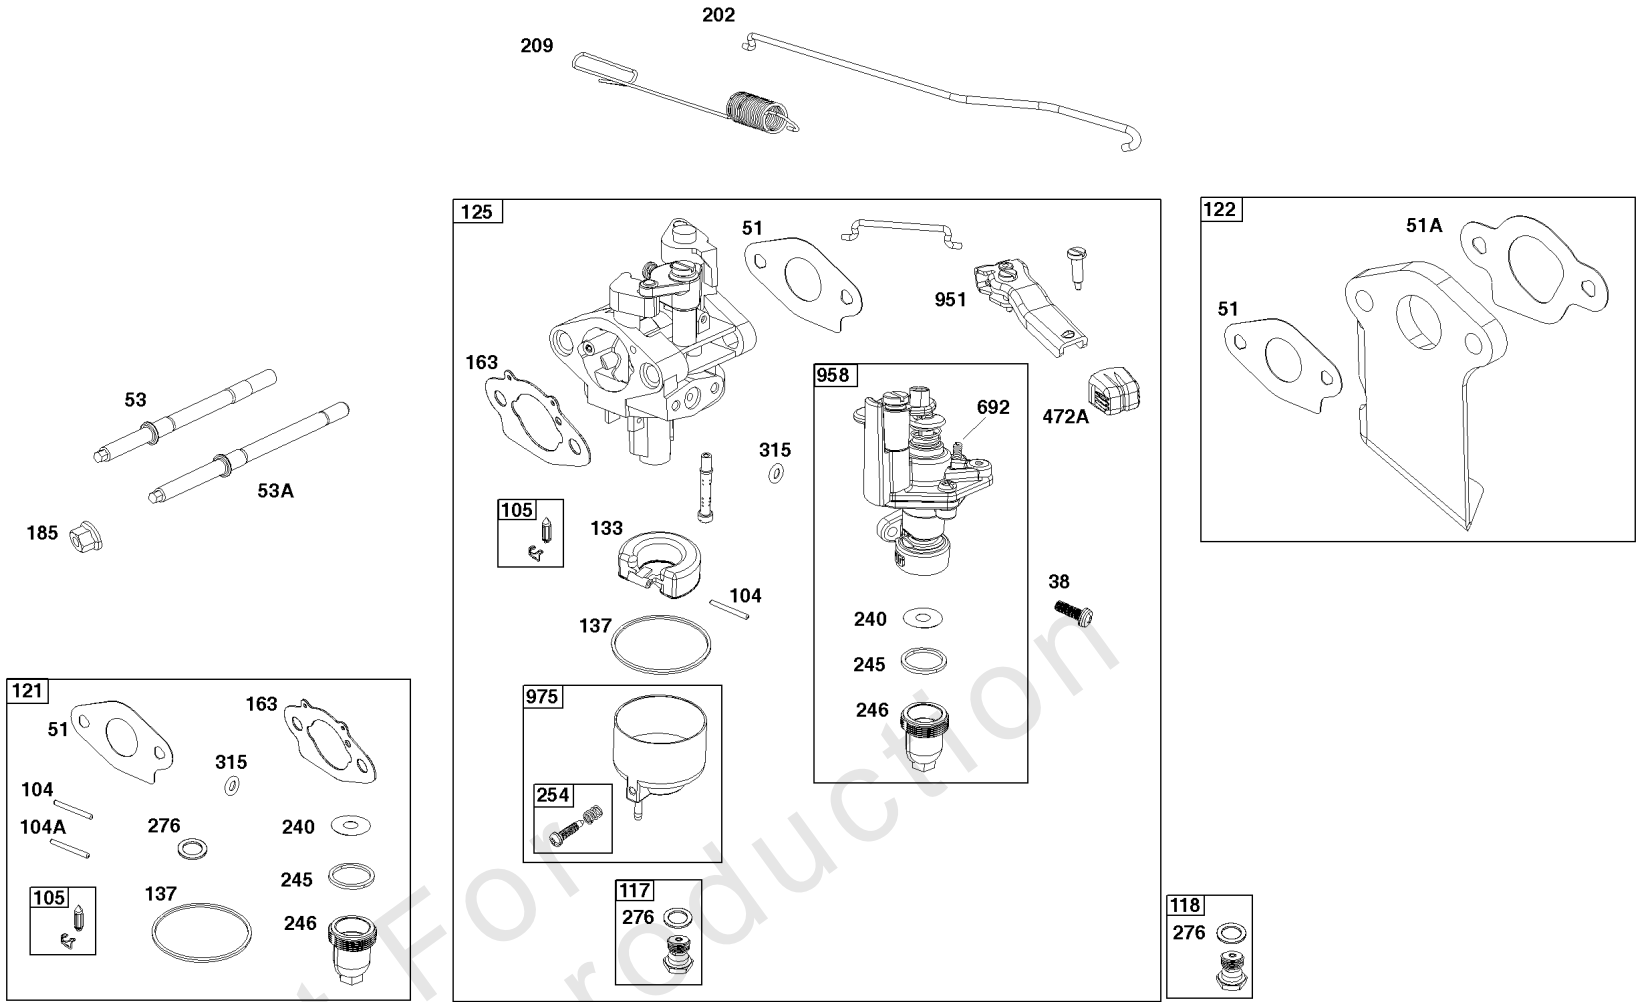

Carburetor Group

REF NO	PART NO	QTY	DESCRIPTION
38	595328	2	SCREW -(Fuel Shut Off Valve)
51	596769	1	GASKET, Intake
51A	596770	1	GASKET, Intake
53	597052	1	STUD -(Carburetor) (Short)
53A	597051	1	STUD -(Carburetor) (Long)
104	797622	1	PIN, Float Hinge
104A	597533	1	PIN, Float Hinge
105	797139	1	VALVE, Float Needle
117	597453	1	JET, Main -(Standard)
118	597454	1	JET, Main -(High Altitude)
121	597138	1	KIT, Carburetor Overhaul -(Service Kits may include extra parts not specific to this engine.)
122	84003331	1	SPACER, Carburetor
125	596764	1	CARBURETOR
133	597473	1	FLOAT, Carburetor
137	798932	1	GASKET, Float Bowl
163	596768	1	GASKET, Air Cleaner
185	-----	1	NUT -(Part information located in Air Cleaner Group.)
202	597033	1	LINK, Mechanical Governor
209	597115	1	SPRING, Governor
240	597039	1	FILTER, Fuel
245	597042	1	GASKET, Fuel Bowl -(Use Before Date Code 18051700)
245	597735	1	GASKET, Fuel Bowl -(Use After Date Code 18051600)
246	597043	1	BOWL, Fuel Filter
254	595322	1	DRAIN, Carburetor Bowl
276	797632	1	WASHER, Sealing
315	595320	1	SEAL, O-Ring -(Fuel Filter Bowl)
472A	597602	1	KNOB, Choke Shaft -(Pewter)
692	797134	1	SPRING, Detent
951	597044	1	LEVER, Choke
958	597040	1	VALVE, Fuel Shut Off
975	597049	1	BOWL, Float