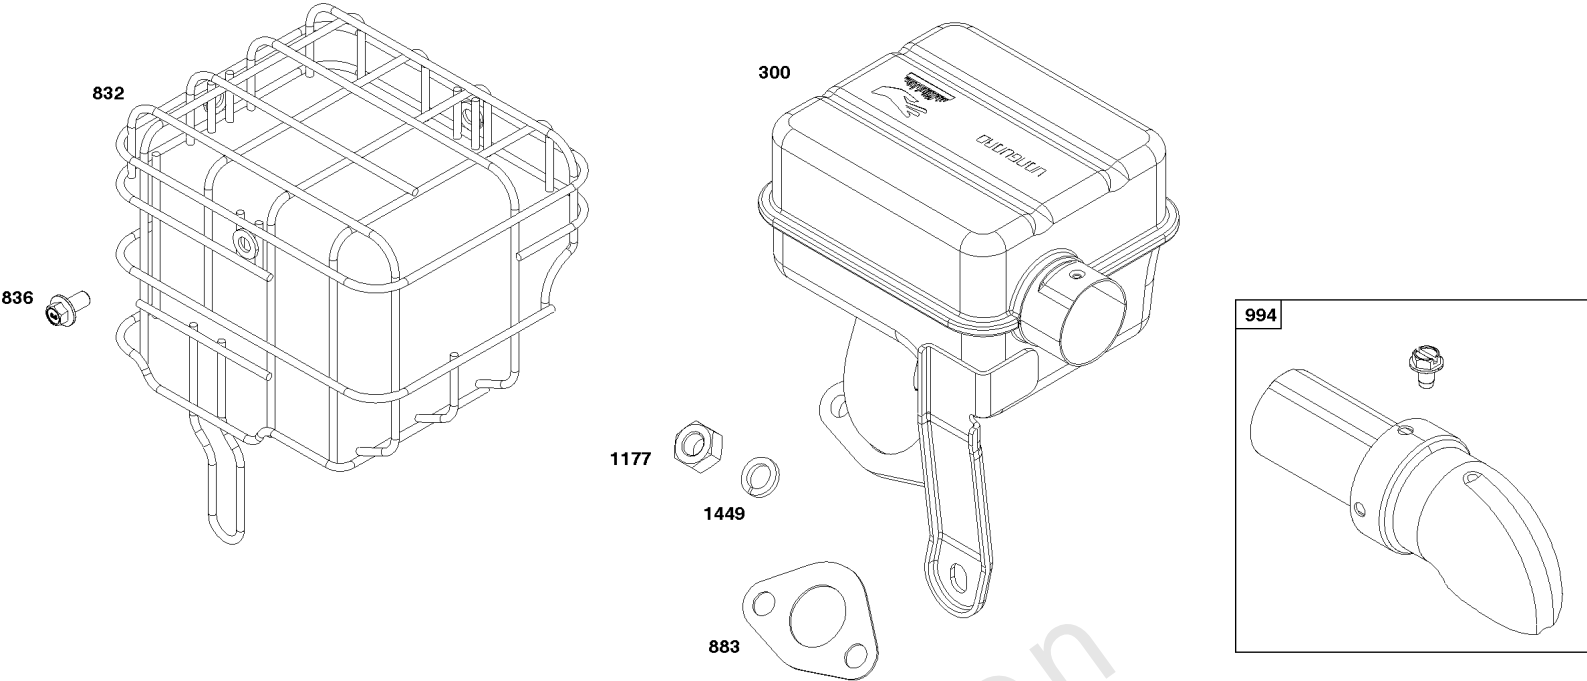

Exhaust Group

REF NO	PART NO	QTY	DESCRIPTION
300	597071	1	MUFFLER
832	597070	1	GUARD, Muffler -Wire
836	590850	3	SCREW -(Muffler Guard) (Muffler)
883	597072	1	GASKET, Exhaust
994	593207	1	ARRESTOR, Spark
1177	590632	4	NUT -(Muffler)
1449	590633	4	WASHER

Not For In Reproduction