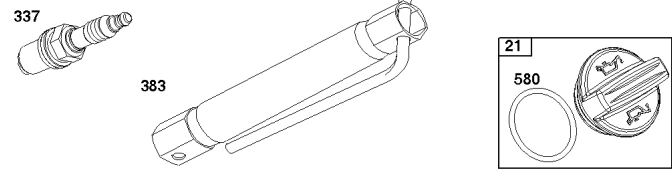

Cylinder Head Group

Mfg. No: 12V332-0007-F1

Cylinder Head Group

REF NO	PART NO	QTY	DESCRIPTION
5	596998	1	HEAD, Cylinder
7	597007	1	GASKET, Cylinder Head
13	597008	4	SCREW -(Cylinder Head)
21	597014	1	CAP, Oil Fill
33	597005	1	VALVE, Exhaust
34	597004	1	VALVE, Intake
35	597002	1	SPRING, Valve -(Intake)
36	597002	1	SPRING, Valve
40	590654	2	RETAINER, Valve
45	591449	2	TAPPET, Valve
51A	596770	1	GASKET, Intake
155	592874	1	PLATE, Cylinder Head
192	597006	2	ADJUSTER, Rocker Arm
238	590649	2	CAP, Valve
296	590631	2	STUD -(Muffler)
337	597383	2	PLUG, Spark
383	19576S	1	WRENCH, Spark Plug
553	597003	1	RETAINER, Valve Spring
580	809894	1	SEAL, O-Ring -(Oil Fill Cap)
584	597011	1	COVER, Breather Passage
585	597010	1	GASKET, Breather Passage
684	597012	2	SCREW -(Breather Passage Cover)
718A	590637	2	PIN, Locating
798	597000	2	SCREW -(Rocker Arm)
850	-----	1	SEALANT, Liquid -(Part information located in Crankcase Cover/Sump and Lubrication Group.)
868	597001	1	SEAL, Valve
883	597072	1	GASKET, Exhaust
914	597016	4	SCREW -(Rocker Cover)
1022	597015	1	GASKET, Rocker Cover
1023	597009	1	COVER, Rocker
1026	597017	2	ROD, Push
1029	596999	2	ARM, Rocker
1095	597140	1	GASKET SET, Valve -(Service Kits may include extra parts not specific to this engine.)
1263	697124	1	REED, Breather
1264	793453	1	SCREW -(Breather Reed)