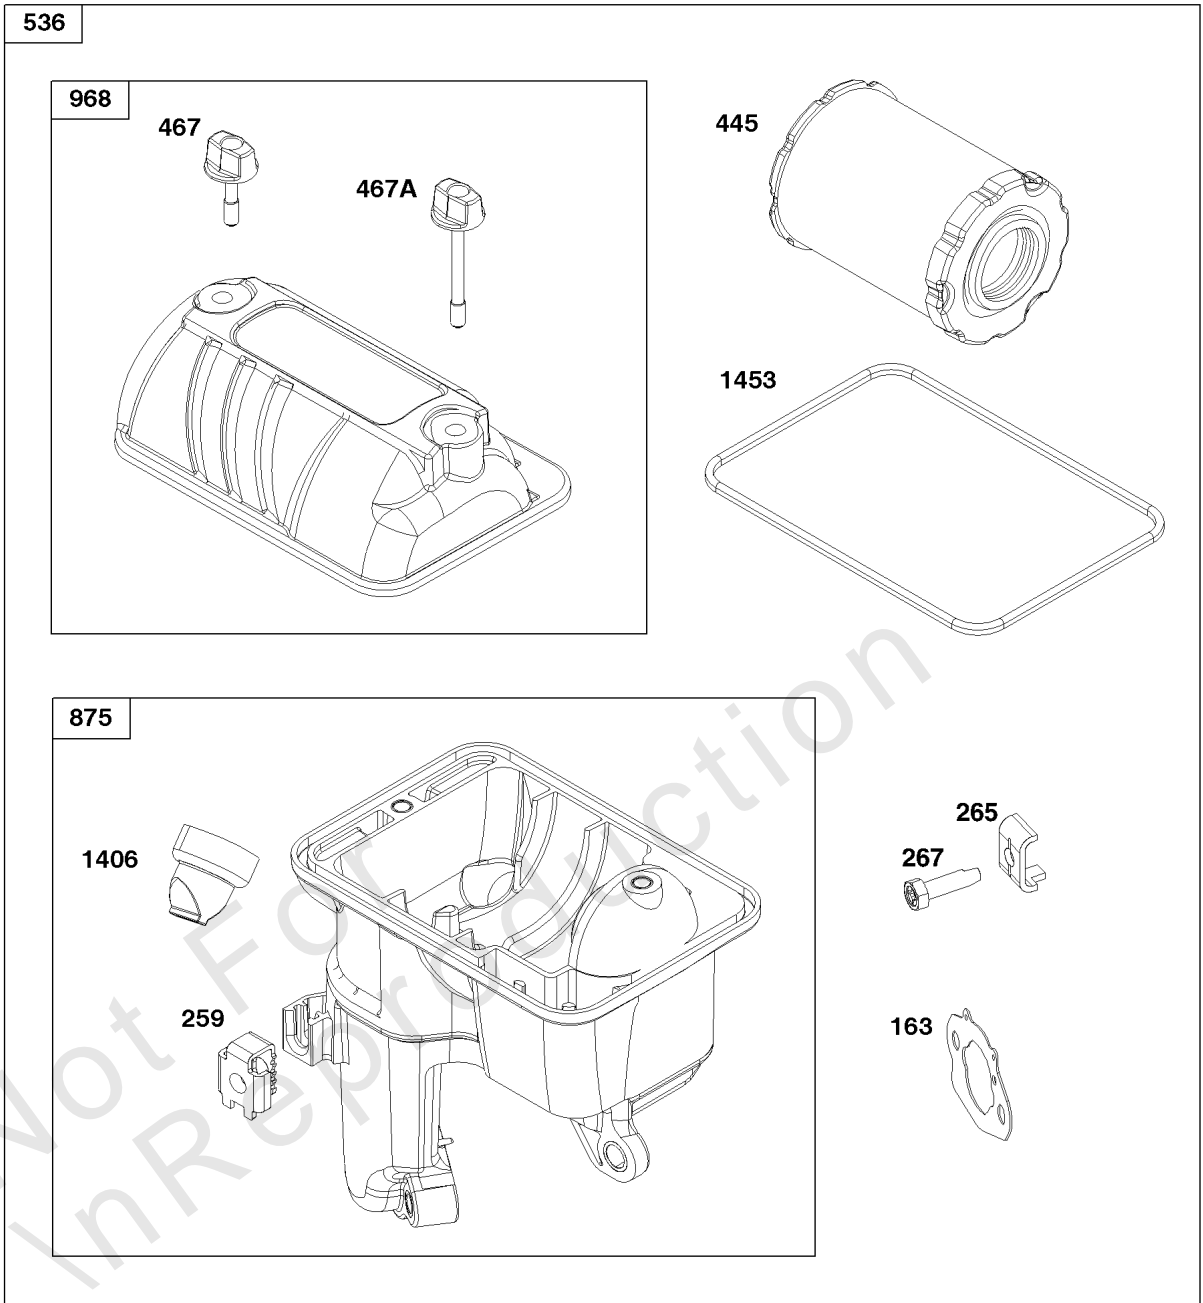

Not For
In Reproduction

Air Cleaner Group

REF NO	PART NO	QTY	DESCRIPTION
11	597013	1	TUBE, Breather
163	596768	1	GASKET, Air Cleaner
185	590692	1	NUT -(Air Cleaner Base)
259	691189	1	BRACKET, Casing Clamp
265	691024	1	CLAMP, Casing
267	597027	1	SCREW -(Casing Clamp)
445	596760	1	FILTER, A/C Cartridge
467	596758	1	KNOB, Air Cleaner Cover
467A	596759	1	KNOB, Air Cleaner Cover
536	597060	1	CLEANER, Air
875	597061	1	BASE, Air Cleaner
968	597062	1	COVER, Air Cleaner
1406	597065	1	VALVE, Debris
1453	596756	1	SEAL, Air Cleaner Cover

Carburetor Group

REF NO	PART NO	QTY	DESCRIPTION
38	595328	2	SCREW -(Fuel Shut Off Valve)
51	596769	1	GASKET, Intake
51A	596770	1	GASKET, Intake
53	597052	1	STUD -(Carburetor) (Short)
53A	597051	1	STUD -(Carburetor) (Long)
104	797622	1	PIN, Float Hinge
104A	597533	1	PIN, Float Hinge
105	797139	1	VALVE, Float Needle
117	597453	1	JET, Main -(Standard)
118	597454	1	JET, Main -(High Altitude)
121	597138	1	KIT, Carburetor Overhaul -(Service Kits may include extra parts not specific to this engine.)
122	84003331	1	SPACER, Carburetor
125	596764	1	CARBURETOR
133	597473	1	FLOAT, Carburetor
137	798932	1	GASKET, Float Bowl
163	596768	1	GASKET, Air Cleaner
185	-----	1	NUT -(Part information located in Air Cleaner Group.)
202	597033	1	LINK, Mechanical Governor
209	597115	1	SPRING, Governor
240	597039	1	FILTER, Fuel
245	597042	1	GASKET, Fuel Bowl -(Use Before Date Code 18051700)
245	597735	1	GASKET, Fuel Bowl -(Use After Date Code 18051600)
246	597043	1	BOWL, Fuel Filter
254	595322	1	DRAIN, Carburetor Bowl
276	797632	1	WASHER, Sealing
315	595320	1	SEAL, O-Ring -(Fuel Filter Bowl)
472A	597602	1	KNOB, Choke Shaft -(Pewter)
692	797134	1	SPRING, Detent
951	597044	1	LEVER, Choke
958	597040	1	VALVE, Fuel Shut Off
975	597049	1	BOWL, Float