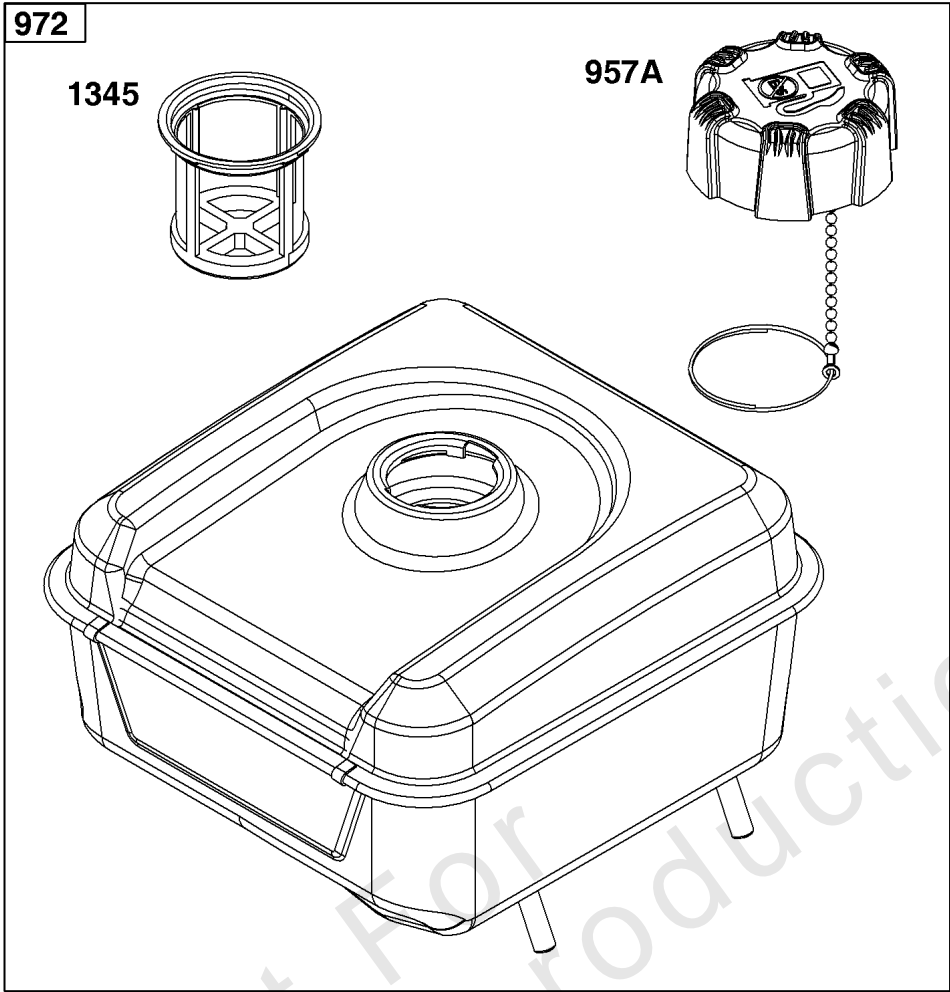

Fuel Supply Group

REF NO	PART NO	QTY	DESCRIPTION
187	597058	1	LINE, Fuel
190	591476	1	SCREW -(Fuel Tank)
601	791850	1	CLAMP, Hose
705	707919	2	NUT -(Fuel Tank)
957A	596765	1	CAP, Fuel Tank
972	597057	1	TANK, Fuel
1345	792917	1	FILTER, Filler Neck
1357	597058	1	LINE, Fuel

Not For In Reproduction