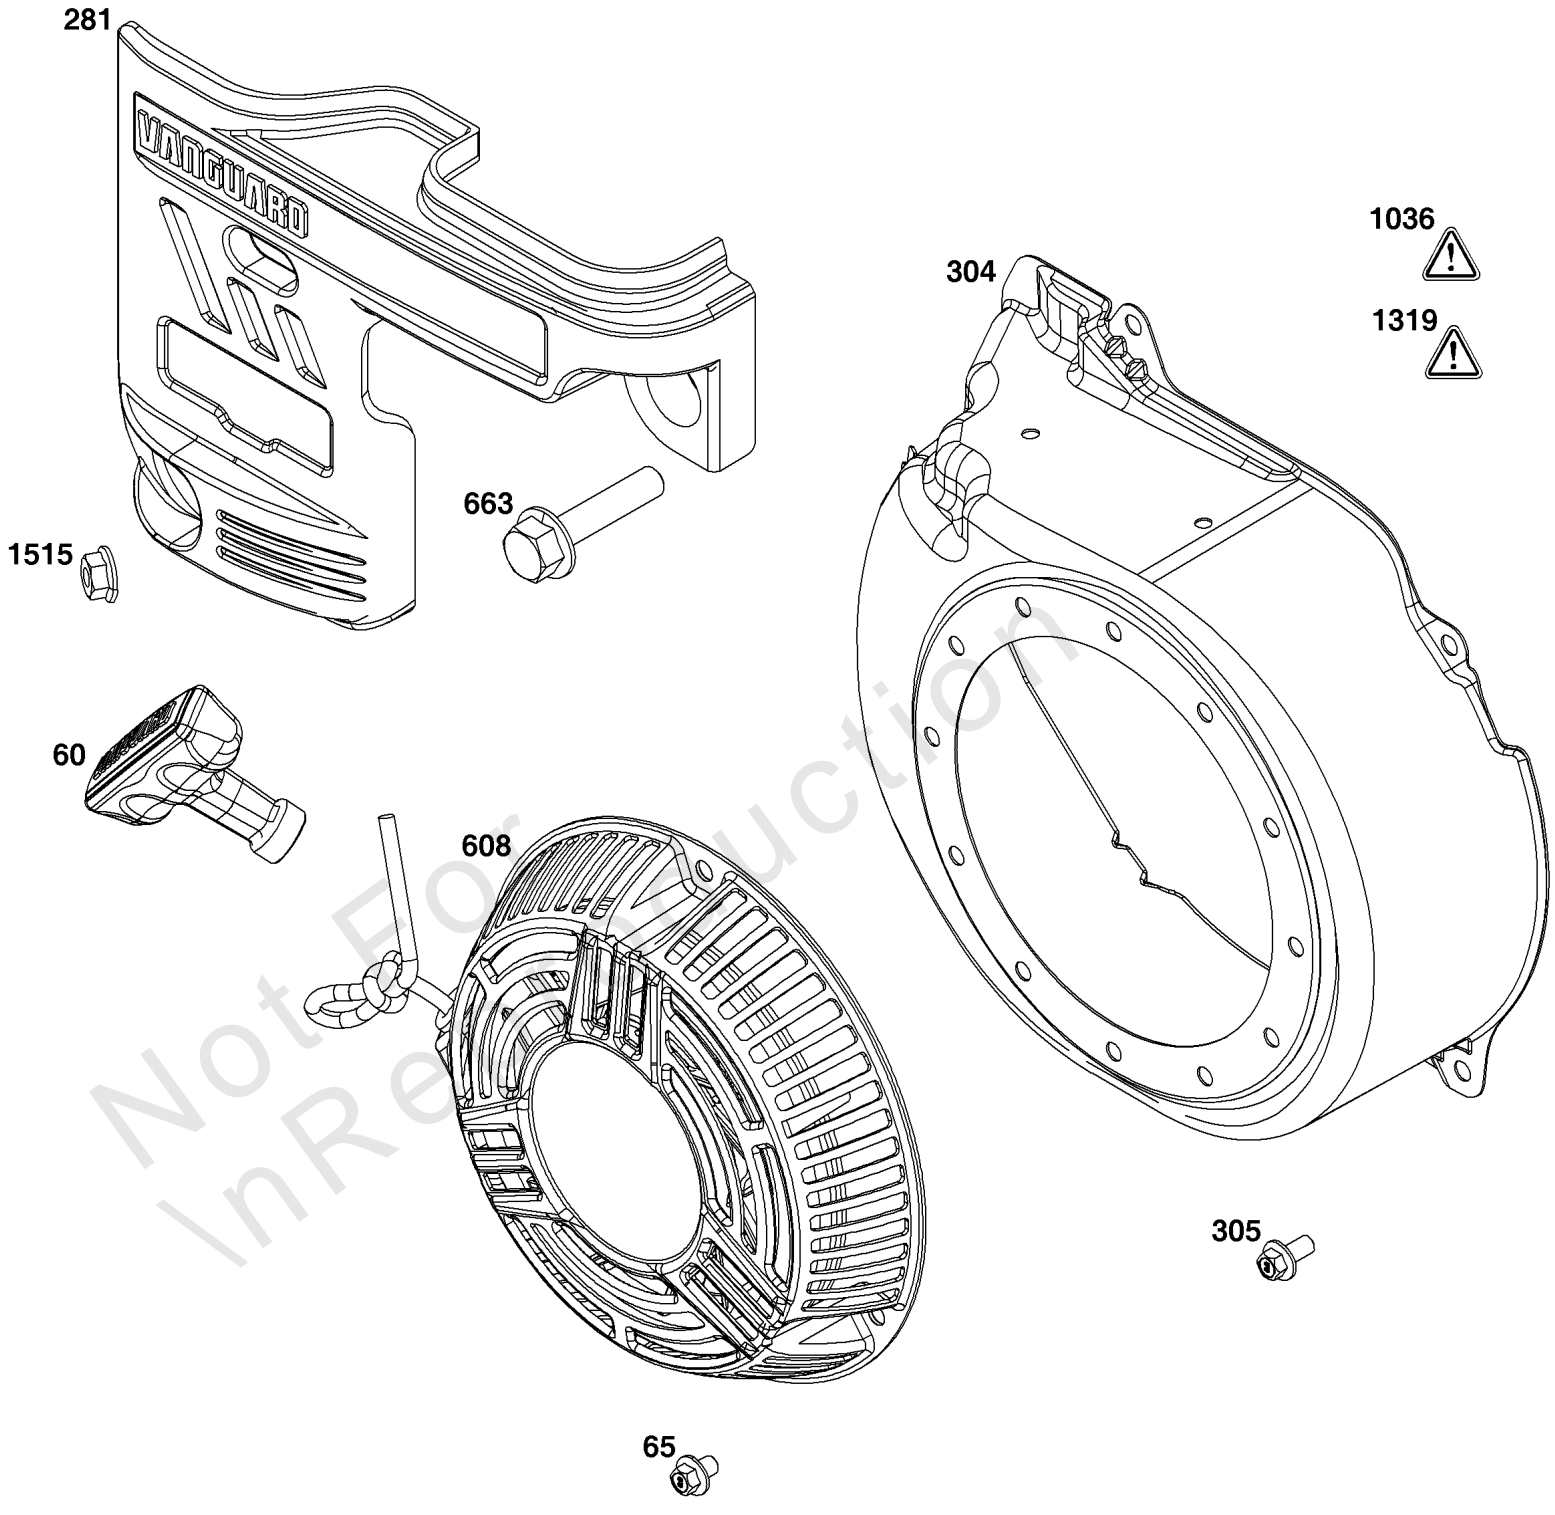

Blower Housing Group

REF NO	PART NO	QTY	DESCRIPTION
60	-----	2	GRIP, Starter Rope -(Part information located in Flywheel/Ignition/Starter Group.)
65	-----	3	SCREW -(Part information located in Flywheel/Ignition/Starter Group.)
281	-----	1	PANEL, Control -(Part information located in Controls Group.)
304	597073	1	HOUSING, Blower -(For use on engines without electric start & without regulator)
305	597078	4	SCREW -(Blower Housing)
608	-----	2	STARTER, Rewind -(Part information located in Flywheel/Ignition/Starter Group.)
663	-----	2	SCREW -(Part information located in Controls Group.)
1036	-----	1	LABEL, Emissions -(Available from a Briggs & Stratton Authorized Dealer)
1319	797669	1	LABEL, Warning -(REQUIRED When Replacing Parts With Warning Labels Affixed)
1515	-----	1	NUT, Hex Flange -(Part information located in Controls Group.)