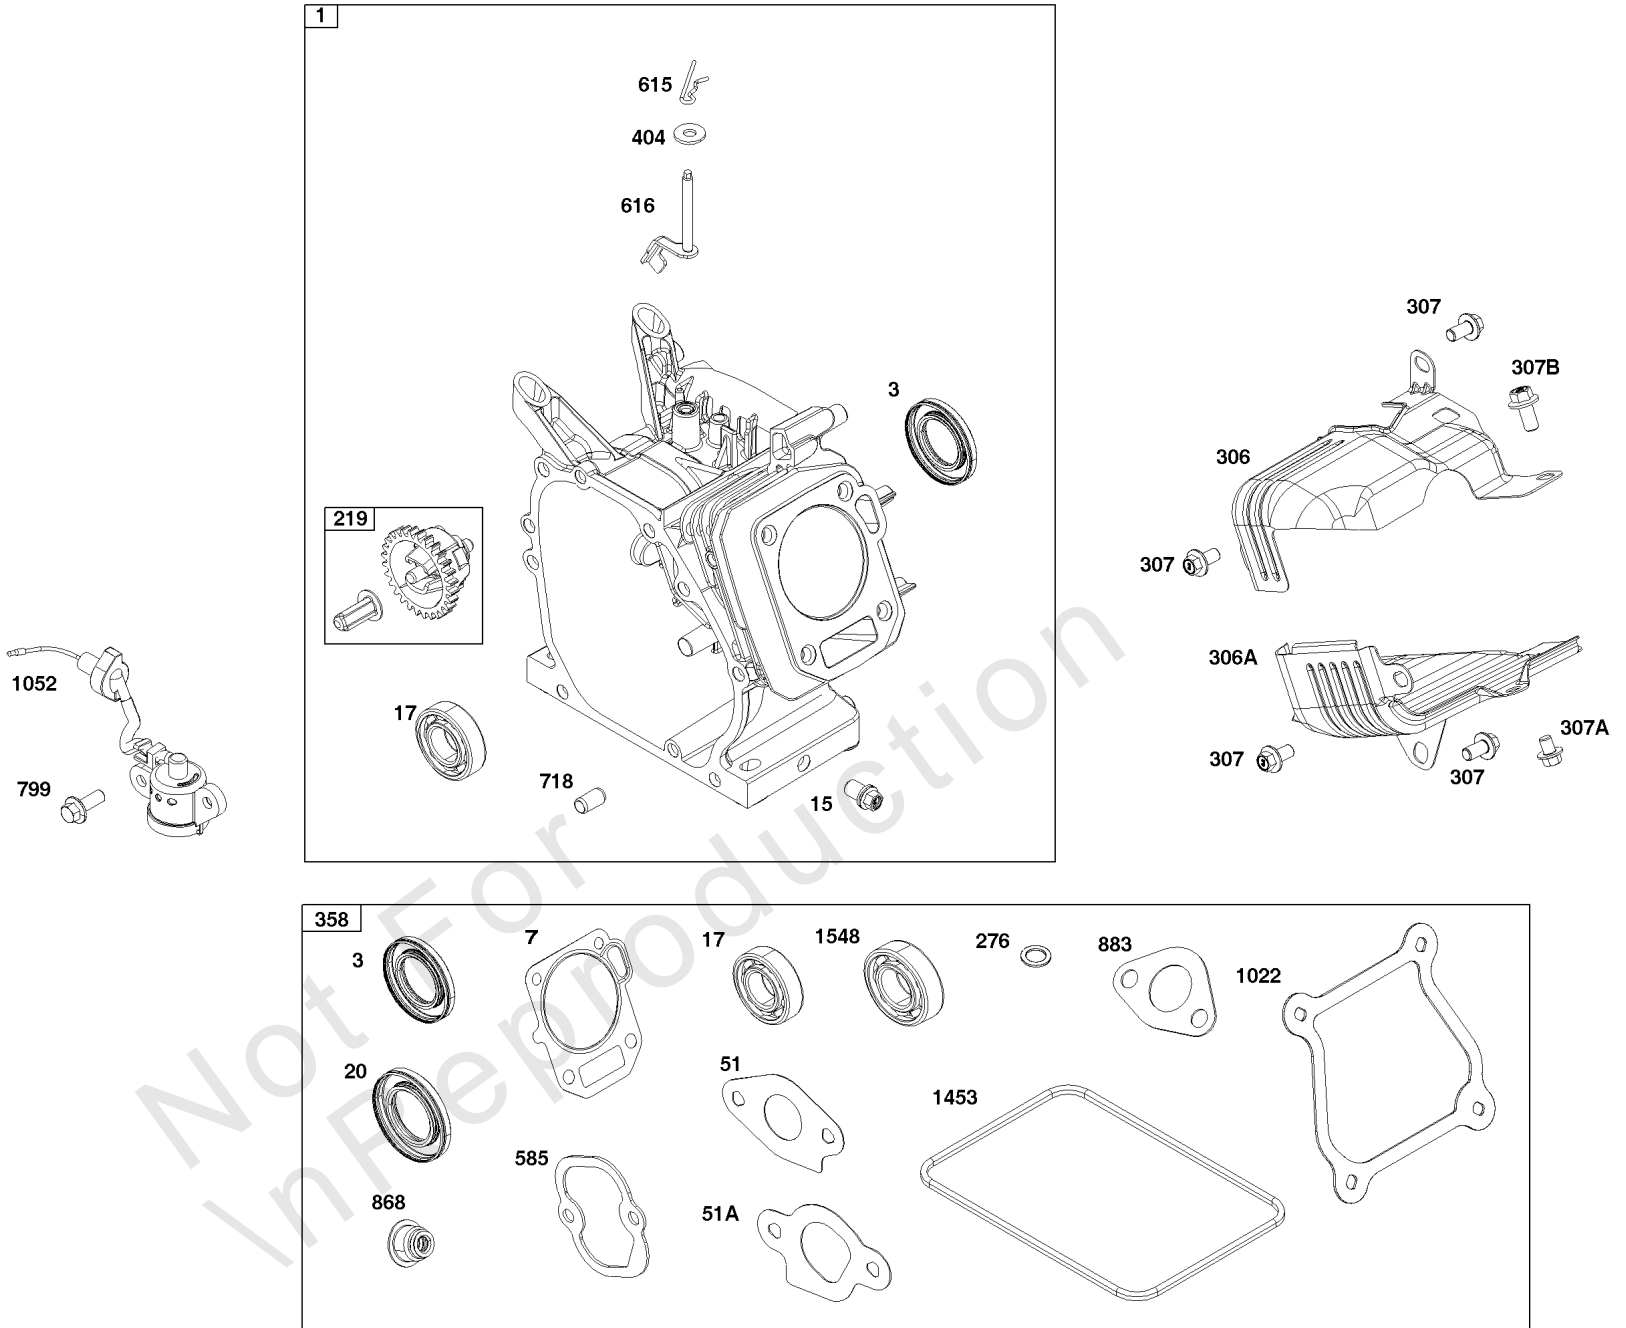

Cylinder Group

REF NO	PART NO	QTY	DESCRIPTION
1	596995	1	CYLINDER ASSEMBLY
3	84002132	2	SEAL, Oil -(Magneto Side)
7	-----	1	GASKET, Cylinder Head -(Part information located in Cylinder Head Group.)
15	590678	2	PLUG, Oil Drain
17	596990	1	BEARING, Ball -(Cylinder) (Crankshaft)
20	-----	1	SEAL, Oil -(Part information located in Crankcase Cover/Sump and Lubrication Group.)
51	-----	1	GASKET, Intake -(Part information located in Carburetor Group.)
51A	-----	1	GASKET, Intake -(Part information located in Carburetor Group.)
219	597038	1	GEAR, Governor
276	797632	1	WASHER, Sealing
306	597076	1	SHIELD, Cylinder
306A	597077	1	SHIELD, Cylinder
307	590850	3	SCREW -(Cylinder Shield)
307A	590683	3	SCREW -(Cylinder Shield)
307B	590850	1	SCREW -(Cylinder Shield)
358	597139	1	GASKET SET, Engine
404	597030	1	WASHER -(Governor Crank)
585	-----	1	GASKET, Breather Passage -(Part information located in Cylinder Head Group.)
615	597031	1	RETAINER, Governor Shaft
616	597029	1	CRANK, Governor
718	590713	2	PIN, Locating
799	590703	2	SCREW -(Oil Sensor)
850	-----	1	SEALANT, Liquid -(Part information located in Crankcase Cover/Sump and Lubrication Group.)
868	597001	1	SEAL, Valve
883	-----	1	GASKET, Exhaust -(Part information located in Exhaust Group.)
1022	-----	1	GASKET, Rocker Cover -(Part information located in Cylinder Head Group.)
1052	590671	1	SENSOR, Oil
1453	-----	1	SEAL, Air Cleaner Cover -(Part information located in Air Cleaner Group.)
1548	-----	1	BEARING, Ball -(Part information located in Crankcase Cover/Sump and Lubrication Group.)