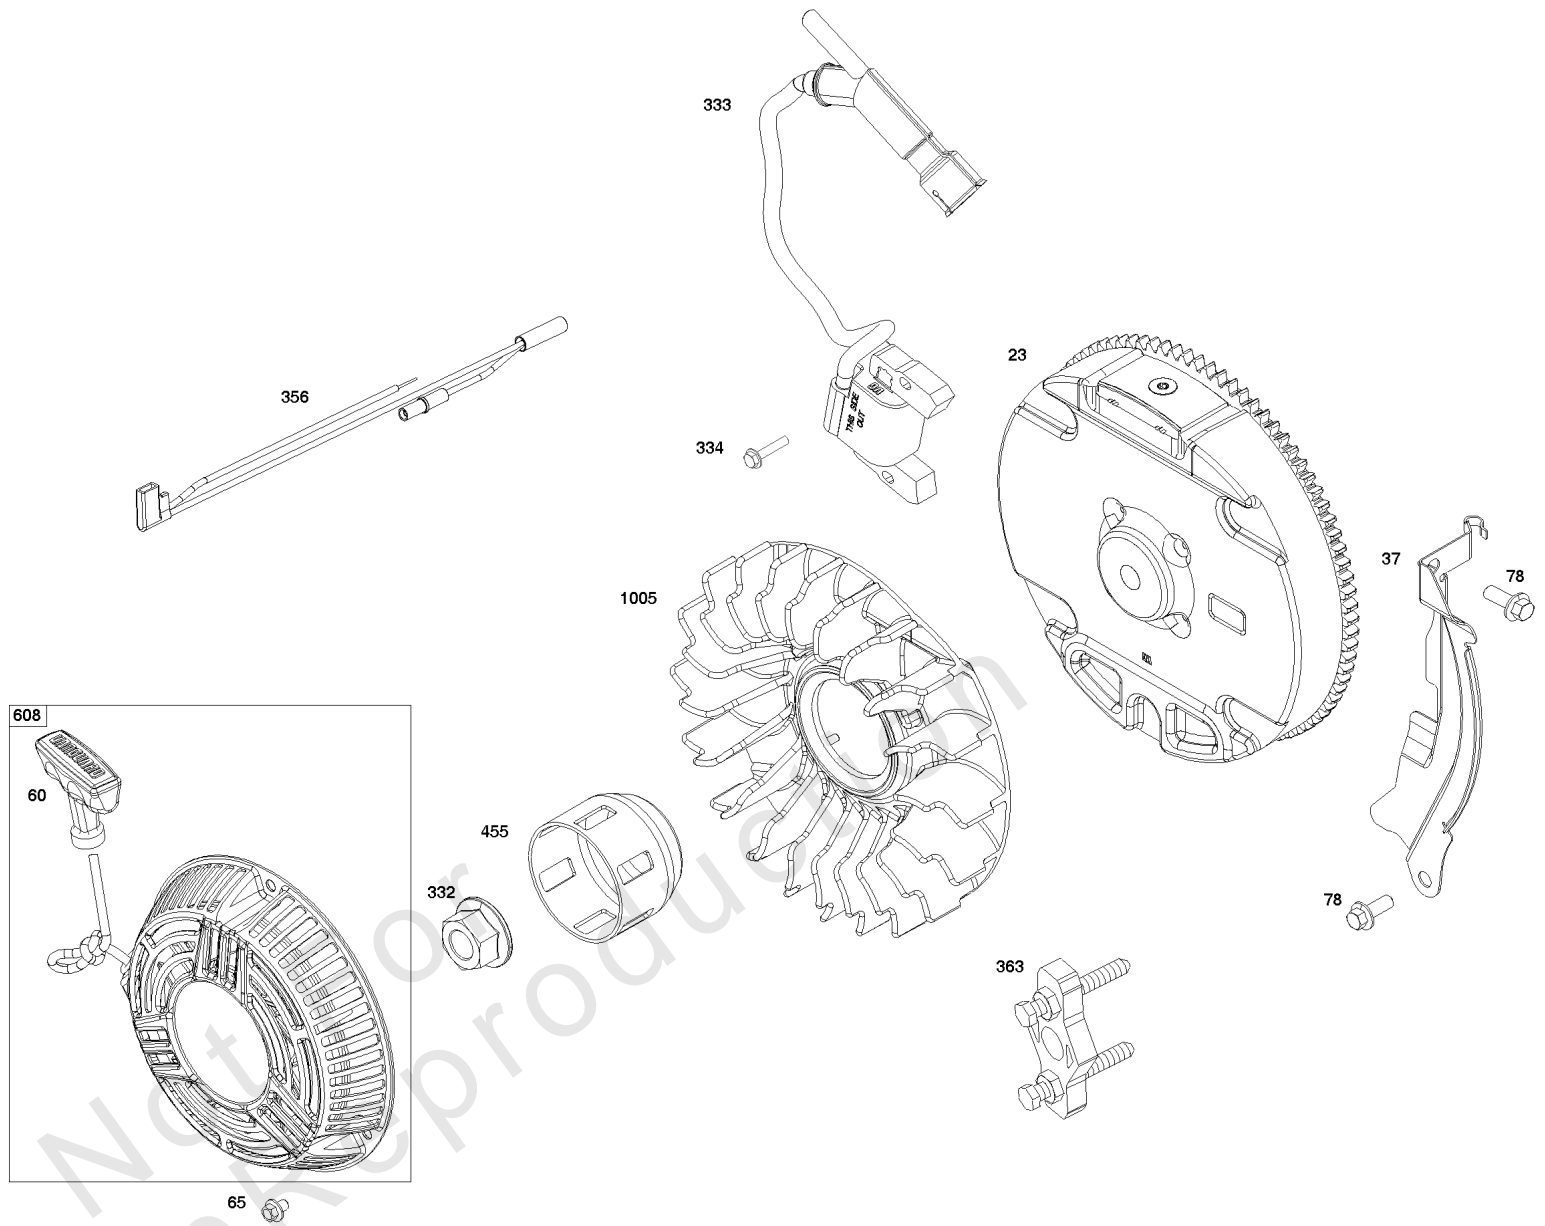

Flywheel, Ignition, and Starter Group

REF NO	PART NO	QTY	DESCRIPTION
23	597085	1	FLYWHEEL
37	597075	1	GUARD, Flywheel
60	597080	2	GRIP, Starter Rope
65	590683	2	SCREW -(Rewind Starter)
78	590850	3	SCREW -(Flywheel Guard)
332	591988	1	NUT
333	596763	2	ARMATURE, Magneto
334	699477	2	SCREW -(Magneto Armature)
356	597054	1	WIRE, Stop
363	19203	1	PULLER, Flywheel
455	597088	1	CUP, Flywheel
608	596772	2	STARTER, Rewind
1005	794273	1	FAN, Flywheel

Not For In Reproduction