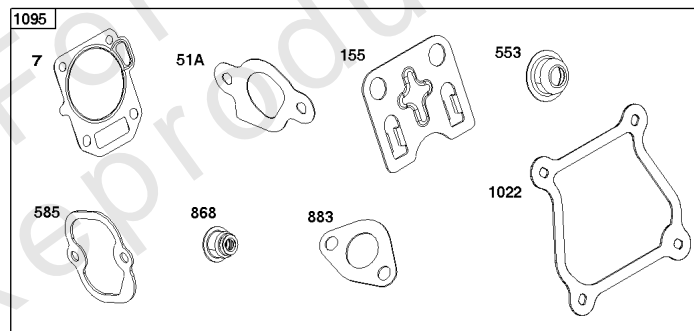

Cylinder Head Group

Mfg. No: 12V332-0007-F1

Cylinder Head Group

REF NO	PART NO	QTY	DESCRIPTION
5	596998	1	HEAD, Cylinder
7	597007	1	GASKET, Cylinder Head
13	597008	4	SCREW -(Cylinder Head)
21	597014	1	CAP, Oil Fill
33	597005	1	VALVE, Exhaust
34	597004	1	VALVE, Intake
35	597002	1	SPRING, Valve -(Intake)
36	597002	1	SPRING, Valve
40	590654	2	RETAINER, Valve
45	591449	2	TAPPET, Valve
51A	596770	1	GASKET, Intake
155	592874	1	PLATE, Cylinder Head
192	597006	2	ADJUSTER, Rocker Arm
238	590649	2	CAP, Valve
296	590631	2	STUD -(Muffler)
337	597383	2	PLUG, Spark
383	19576S	1	WRENCH, Spark Plug
553	597003	1	RETAINER, Valve Spring
580	809894	1	SEAL, O-Ring -(Oil Fill Cap)
584	597011	1	COVER, Breather Passage
585	597010	1	GASKET, Breather Passage
684	597012	2	SCREW -(Breather Passage Cover)
718A	590637	2	PIN, Locating
798	597000	2	SCREW -(Rocker Arm)
850	-----	1	SEALANT, Liquid -(Part information located in Crankcase Cover/Sump and Lubrication Group.)
868	597001	1	SEAL, Valve
883	597072	1	GASKET, Exhaust
914	597016	4	SCREW -(Rocker Cover)
1022	597015	1	GASKET, Rocker Cover
1023	597009	1	COVER, Rocker
1026	597017	2	ROD, Push
1029	596999	2	ARM, Rocker
1095	597140	1	GASKET SET, Valve -(Service Kits may include extra parts not specific to this engine.)
1263	697124	1	REED, Breather
1264	793453	1	SCREW -(Breather Reed)