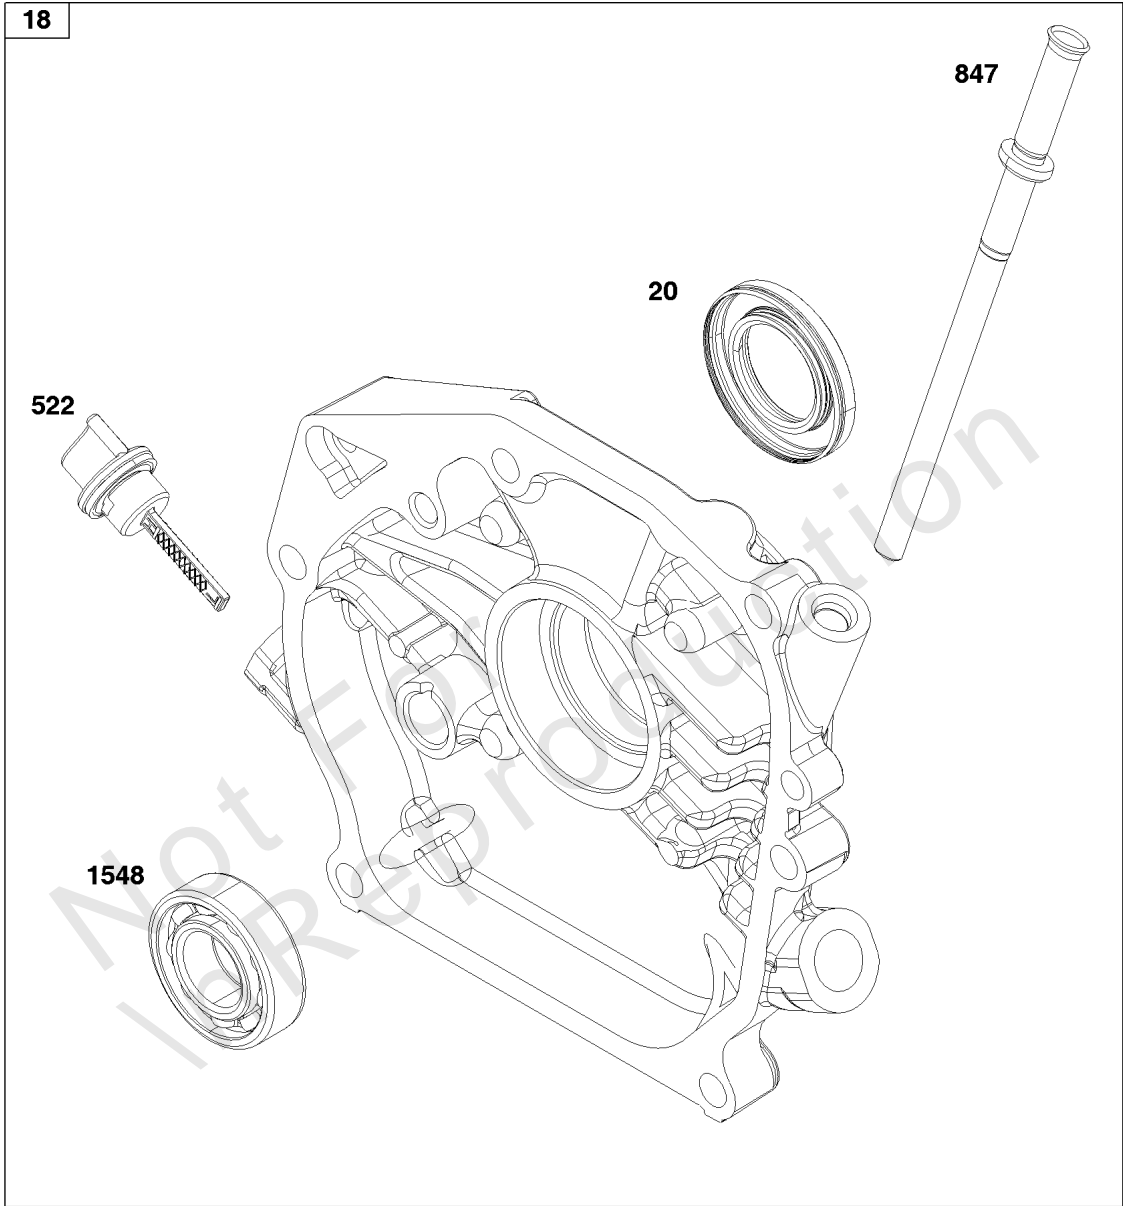

Not For In Reproduction

Blower Housing Group

REF NO	PART NO	QTY	DESCRIPTION
60	-----	2	GRIP, Starter Rope -(Part information located in Flywheel/Ignition/Starter Group.)
65	-----	3	SCREW -(Part information located in Flywheel/Ignition/Starter Group.)
281	-----	1	PANEL, Control -(Part information located in Controls Group.)
304	597073	1	HOUSING, Blower -(For use on engines without electric start & without regulator)
305	597078	4	SCREW -(Blower Housing)
608	-----	2	STARTER, Rewind -(Part information located in Flywheel/Ignition/Starter Group.)
663	-----	2	SCREW -(Part information located in Controls Group.)
1036	-----	1	LABEL, Emissions -(Available from a Briggs & Stratton Authorized Dealer)
1319	797669	1	LABEL, Warning -(REQUIRED When Replacing Parts With Warning Labels Affixed)
1515	-----	1	NUT, Hex Flange -(Part information located in Controls Group.)

Controls Group

REF NO	PART NO	QTY	DESCRIPTION
188	590850	2	SCREW -(Control Bracket)
202	597032	1	LINK, Mechanical Governor
202A	597033	1	LINK, Mechanical Governor
209	597115	1	SPRING, Governor
211	691278	1	SPRING, Governor
222	597657	1	BRACKET, Control
227	597028	1	LEVER, Governor Control
232	597034	1	SPRING, Governor Link
265	691024	2	CLAMP, Casing
267	597027	2	SCREW -(Casing Clamp)
278	690402	1	WASHER -(Governor Lever)
281	597067	2	PANEL, Control
286	84002122	1	MODULE, Oil Sensor -Used After Code Date 18121400
286	590702	1	MODULE, Oil Sensor -Used Before Code Date 18121500
410	597024	1	LINK, Control
472	597025	1	KNOB, Choke Shaft -(Black)
505	590641	1	NUT -(Governor Control Lever)
562	597121	1	BOLT -(Governor Control Lever)
621	692310	1	SWITCH, Stop
629	597022	1	SPRING, Throttle Return
663	597460	2	SCREW -(Control Panel)
703	597021	2	CLIP
729	597019	2	CLIP, Wire
1054	845118	1	TIE, Cable
1136	597020	2	SCREW -(Control Bracket)
1305	590703	1	SCREW
1460	597035	1	BRACKET, Governor Control
1462	597036	1	SCREW -(Engine Control Unit) (ECU)
1515	590692	1	NUT -(Control Panel)