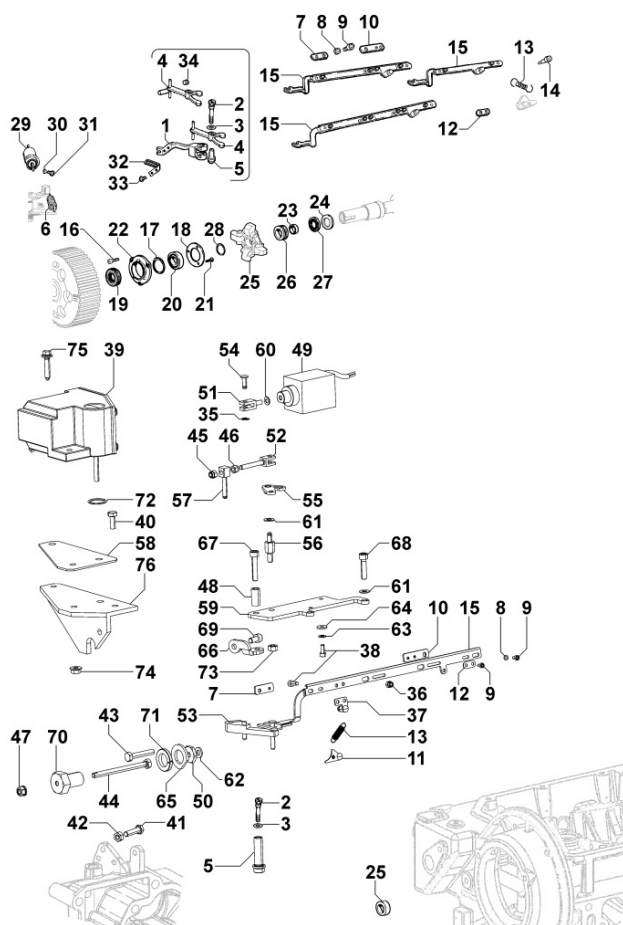

805032119I - SPEED GOVERNOR

Pos	Kit	Included In	Code	Description	Qty	Old Code	Tech. Info
1	B		ED0048963300-S	GOVERNOR ASSEMBLY	1		⚠
1	B		ED0048963300-S	GOVERNOR ASSEMBLY	1	ED0052009460-S	⚠
2		(B)	KDISC.		1	ED0061101070-S	
3		(B)	ED0012000370-S	O-RING 110	1		
4		(B)		POS. 1	1		
6			ED0056554070-S	SPRING	1		⚠
13			ED0056552570-S	EXTRAFUEL SPRING	1		⚠
14			ED0098652020-S	SPECIAL SCREW FOR PUMP RACK	3		
15	E		ED0013801040-S	INJECTION PUMP PCONNECTING ROD	1		⚠
16			ED0097300100-S	SOC HEAD CAP SCR M6X16L STEEL	3		
17		(A)	ED0012020370-S	*O-RING 3281-GOMMA SILIC-	1		
18		(A)	ED0062751660-S	SPEED GOVERNOR RETAINER PLATE	1		
19		(A)	ED0012133030-S	Oil seal 52X35X9	1		
20		(A)	ED0030010660-S	BALL BEARING 6304 NR radiale rig	1		
21			ED0098001620-S	SOC HEAD SCREW M6X16 DRILOC 10.9	3		
22	A		ED0026902940-S	*SPEED GOVERNOR COVER	1		
24			ED0073520630-S	TRUST WASHER AS25X42X1	1		
25			ED0088050480-S	SPEED GOVERNOR SUPPORT ASSY	1		
26	C		ED0054012500-S	SLEEVE	1		
27			ED0031101650-S	TRUST NEEDLE BEARING AXK2542	1