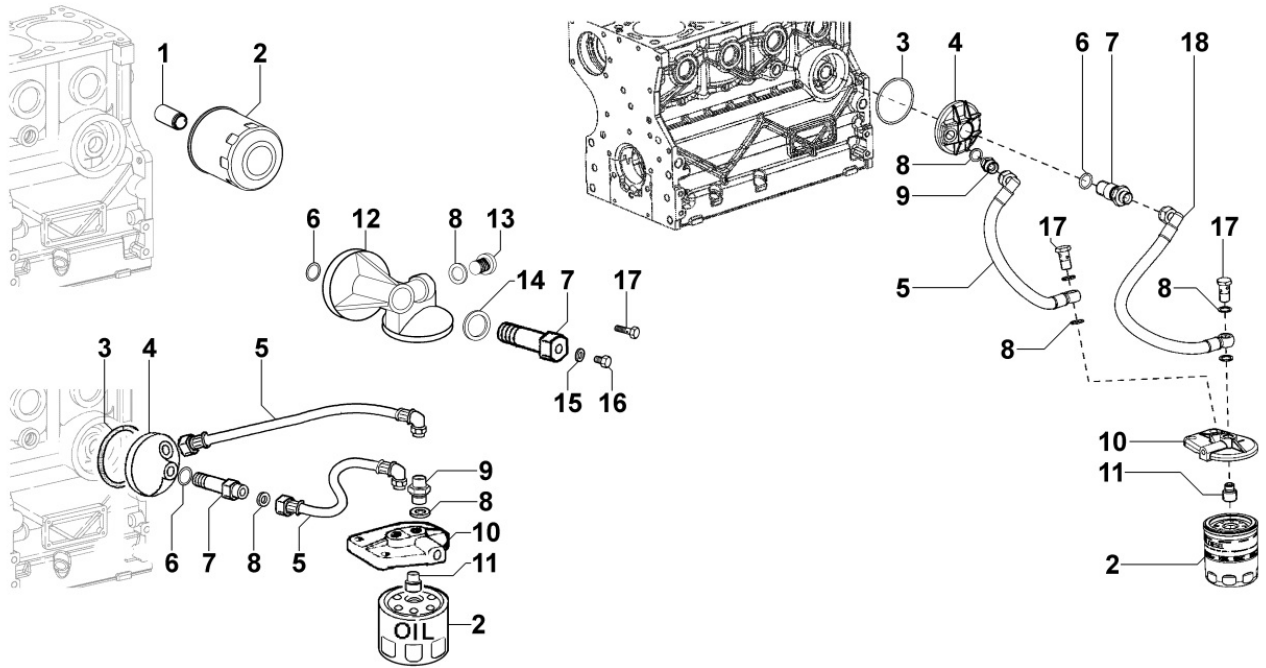

804232042I - OIL FILTER

Pos	Kit	Included In	Code	Description	Qty	Old Code	Tech. Info
1			ED0072650210-S	OIL FILTER CONNECTION	1		
2			ED0021752830-S	OIL CARTRID. SPARE PART KOHLER	1