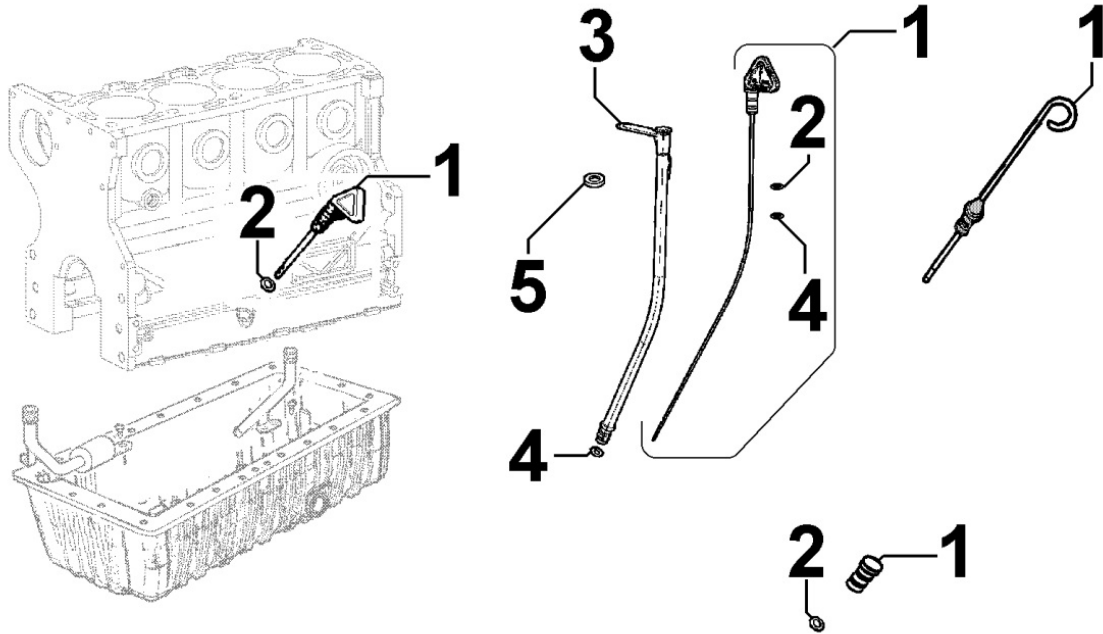

804332082I - OIL DIPSTICK

Pos	Kit	Included In	Code	Description	Qty	Old Code	Tech. Info
1	A		ED0014005040-S	OIL DIPSTICK ON HEAD KOHLER	1		
3			ED0093300860-S	PIPE FOR OIL DIPSTICK ON HEAD	1		▲
4		(A)	ED0012000340-S	O-RING 2025 6.07 x 1.78"	2		▲