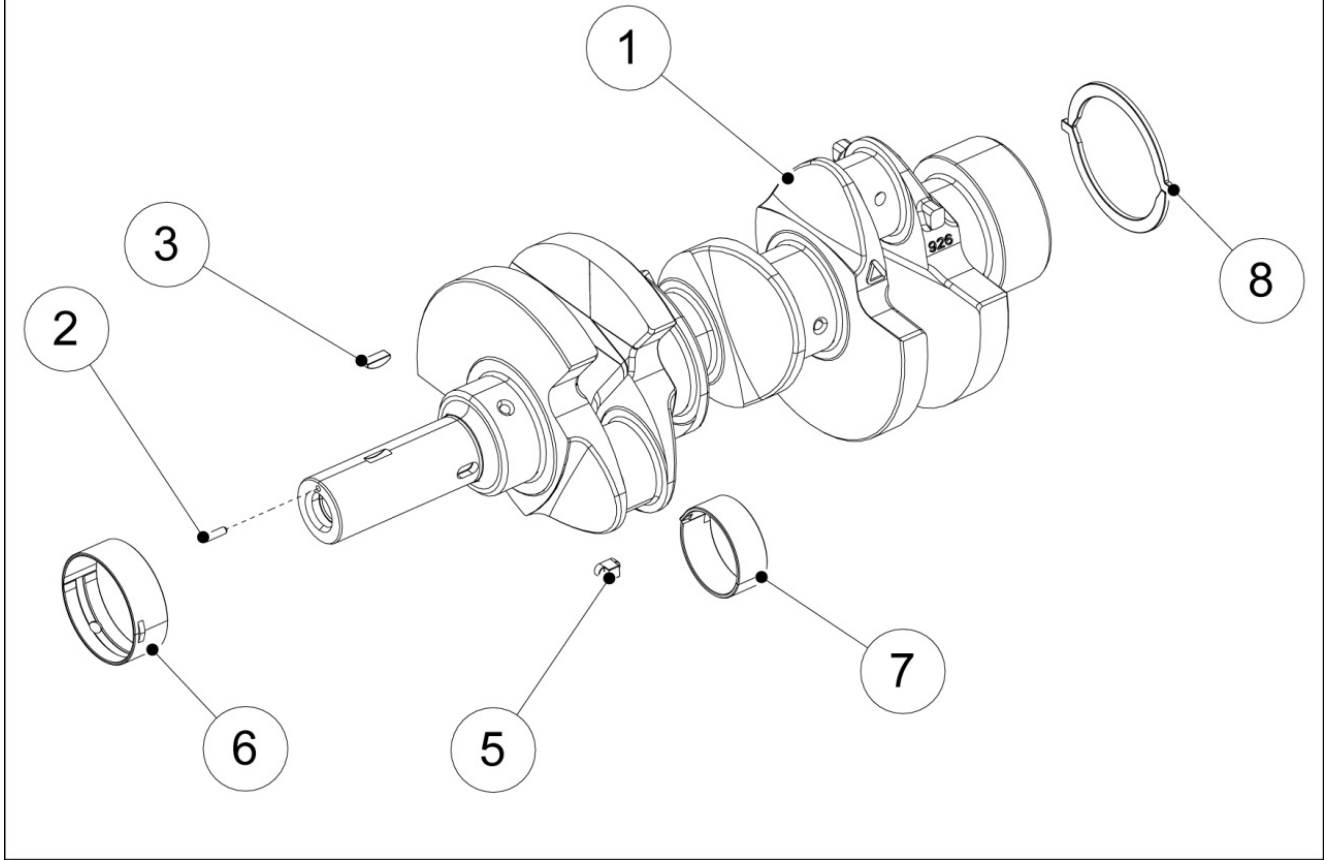

PH-KDW1003-5015B

Spare Parts Catalogue

KDW1003GE LIGHT TOWER (LIPL)EPA/C

Update Date 24/01/2017

Print Date 06/02/2017

Tavola ricambi

Index	Description
801032006I	CRANKSHAFT
801132073I	PISTON / CONNECTING ROD
801232014I	FLYWHEEL
801432035I	PULLEYS / BELT
802032055I	CRANKCASE
802132079I	CYLINDER HEAD
802232108I	HEAD COVER
802332003I	FLYWHEEL SIDE SUPPORT
802532106I	ENGINE MOUNTS
803032008I	INJECTION SYSTEM
803532064I	CAMSHAFT
803632027I	ROCKER ARMS / VALVES
803832002I	TIMING GEAR
804032015I	OIL PUMP
804132034I	OIL PAN
804232042I	OIL FILTER
804332082I	OIL DIPSTICK
804532002I	BREATHER SYSTEM
804732015I	OIL COOLER
805032119I	SPEED GOVERNOR
805132249I	CONTROLS
805232003I	ELECTROVALVE
806132115I	FUEL FILTER
806232039I	FUEL FEED PUMP
806432098I	FUEL PIPING
806732034I	FIXING FOR WATER COOLER
806832037I	HOSES FOR WATER COOLER
807132012I	COOLING FAN
807332108I	WATER COOLER
807432029I	THERMOSTAT UNIT
807532002I	WATER INLET FLANGE
807732001I	WATER PUMP
808032149I	AIR INLET MANIFOLD / AIR FILTER
808432008I	DUST INDICATOR
808532011I	EXHAUST GAS MANIFOLD
808632019I	EXHAUST MUFFLER

801032006I - CRANKSHAFT

TAB. | 010

Pos	Kit	Included In	Code	Description	Qty	Old Code	Tech. Info
1	A		ED0010510040-S	CRANKSHAFT SPARE PART ASSY	1		
2		(A)	ED0084300040-S	TAPER PIN 3x12 DIN 1481	1		
3		(A)	ED0022801190-S	KEY 5X4	1		
4		(A)	ED0090801320-S	PLUG AVSEAL D6 02961-00607	2/3/4		
5		(A)	ED0022801490-S	KEY FOR OIL PUMP ROTOR 8MM	1		
6		(A)		802032...0	2/3/4/5		
7		(A)		801132...0	2/3/4		
8		(A)		802032...0	2		