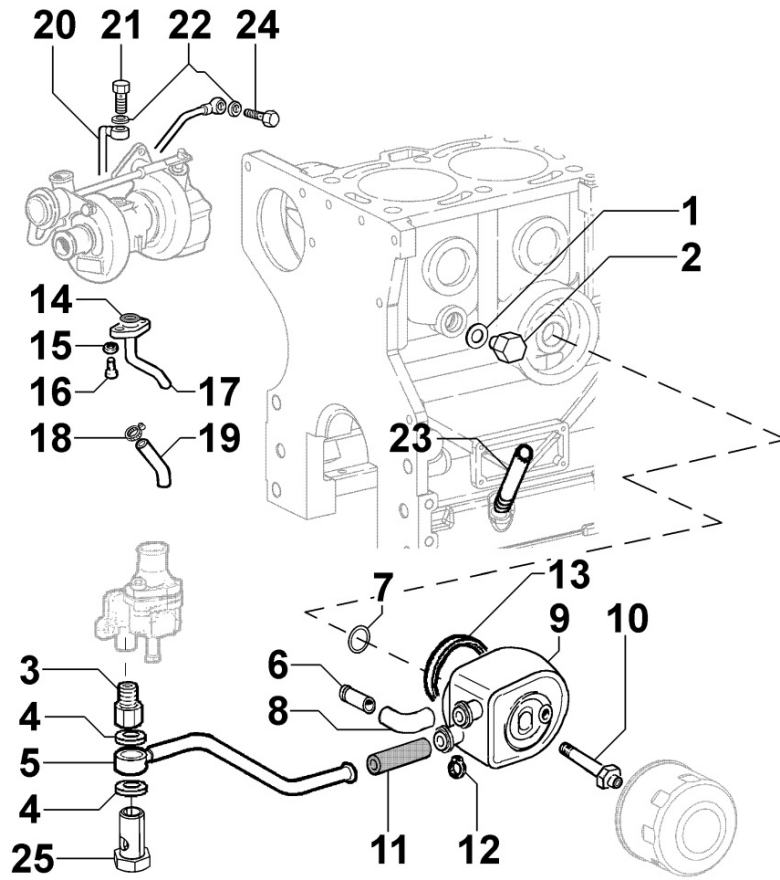

804732015I - OIL COOLER

Pos	Kit	Included In	Code	Description	Qty	Old Code	Tech. Info
1			ED0046700190-S	COPPER WASHER D22X16.2 1	1		
2			ED0090400310-S	HEX PLUG M16X1.5 DIN 908 + ZNB	1