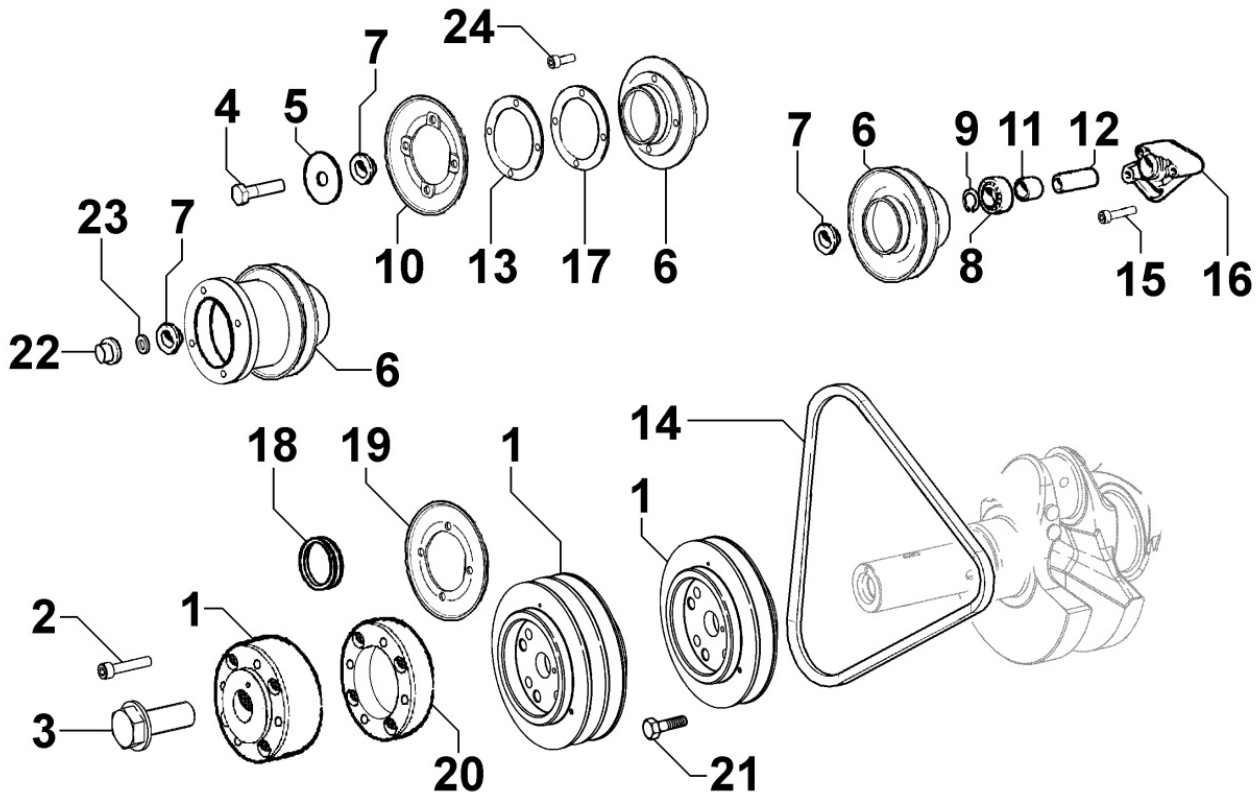

801432035I - PULLEYS / BELT

Pos	Kit	Included In	Code	Description	Qty	Old Code	Tech. Info
1			ED0070511430-S	Crankshaft pulley (driving pulley) 1 gro	1		
2			ED0097320160-S	SOC HEAD CAP SCR M6X40L 8.8	4		
3			ED0098653190-S	CRANKSHAFT BOLT	1		
4			ED0017700220-S	HEX SCREW M8X90-5737-8G+ZN.B	1		
5			ED0075150060-S	DUST SEAL	1		
6	(A)		ED0070511650-S	FAN PULLEY ASSY	1		
7			ED0075900070-S	CENTERING WASHER	1		
8		(A)	ED0030020320-S	BEARING	2		
9		(A)	ED0012400390-S	INTERNAL CIRCLIPS D.4	2		
11		(A)	ED0034660460-S	DISTANZIALE 17,1X25X14	1		
12		(A)	ED0062050280-S	AXLE BEARING FAN SUPPORT	1		
14			ED0024403200-S	TRAPEZOIDAL STRAP 6749 L=835	1		
15			ED0097300310-S	SOC HEAD CAP SCR M8X40L 1	3		
16			ED0088500530-S	FAN SUPPORT	1