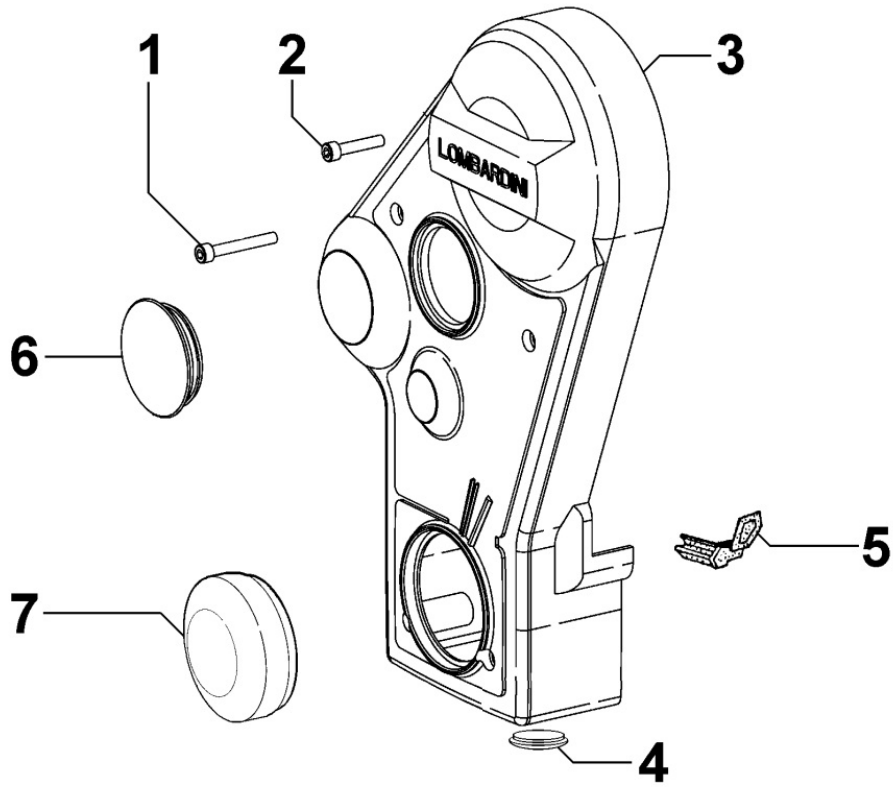

817132005I - BELT GUARD

Pos	Kit	Included In	Code	Description	Qty	Old Code	Tech. Info
1			ED0097300150-S	SOC HEAD SCREW M6X30-5931.8G+ZN.B	1		
2			ED0097320160-S	SOC HEAD CAP SCR M6X40L 8.8	4		
3			ED0069277070-S	TIMING BELT COVER /TEREX 1003	1		
4			ED0090000780-S	PLUG D.9-10	1