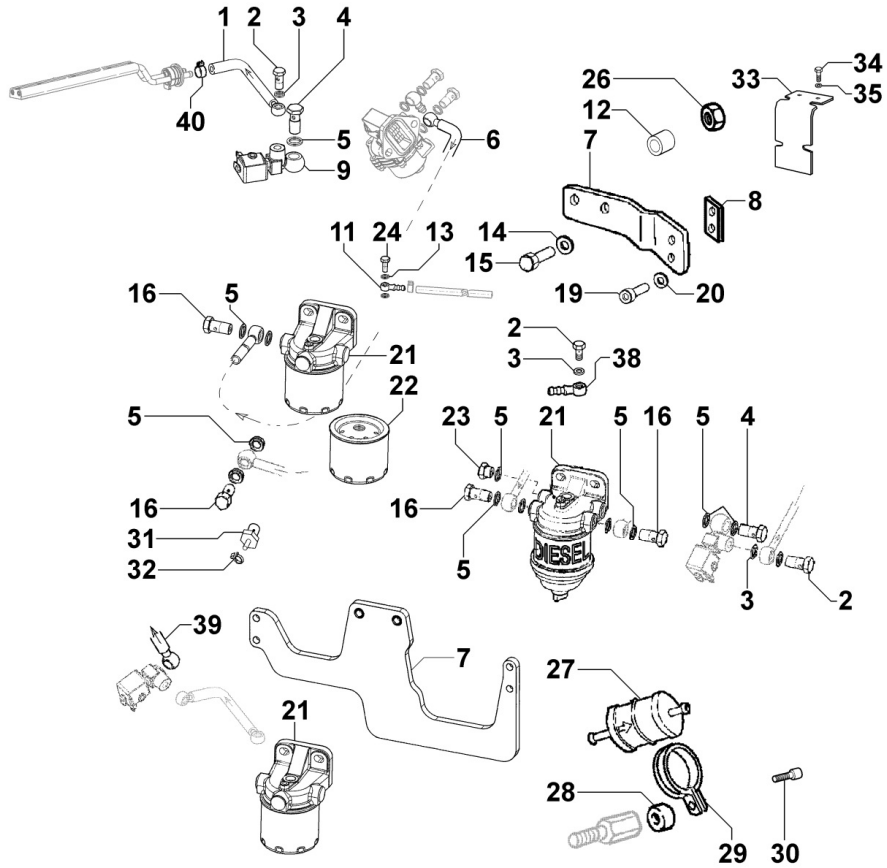

806132115I - FUEL FILTER

Pos	Kit	Included In	Code	Description	Qty	Old Code	Tech. Info
4			ED0015700450-S	Banjo bolt	1		
5			ED0046700610-S	COPPER WASHER D19/14.2 1.5 THK	6		
7			ED0085456750-S	BRACE	1		
11			ED0072701080-S	BANJO D.6	1		
13			ED0046700620-S	COPPER WASHER D10/6.2 1.5 THK	2		
14			ED0076250190-S	WASHER 10X18X2	2		
15			ED0017800040-S	HEX HEAD SCREW M10X22-5739-8G+ZN.B	2		
16			ED0019010320-S	Banjo bolt 14X1	1		
19			ED0097300260-S	SOC HEAD SCREW M8x20-5931-12.9+Geomet	2		
20			ED0076450060-S	BEL WASHER D13/8.4 0.8 T	2		
21	(A)		ED0037302050-S	FUEL FILTER KOHLER	1		
22		(A)	ED0021752880-S	FUEL FILTER	1		
24			ED0019010330-S	Banjo bolt M 6X 1	1		
31			ED0096800490-S	FUEL FILTER VALVE	1