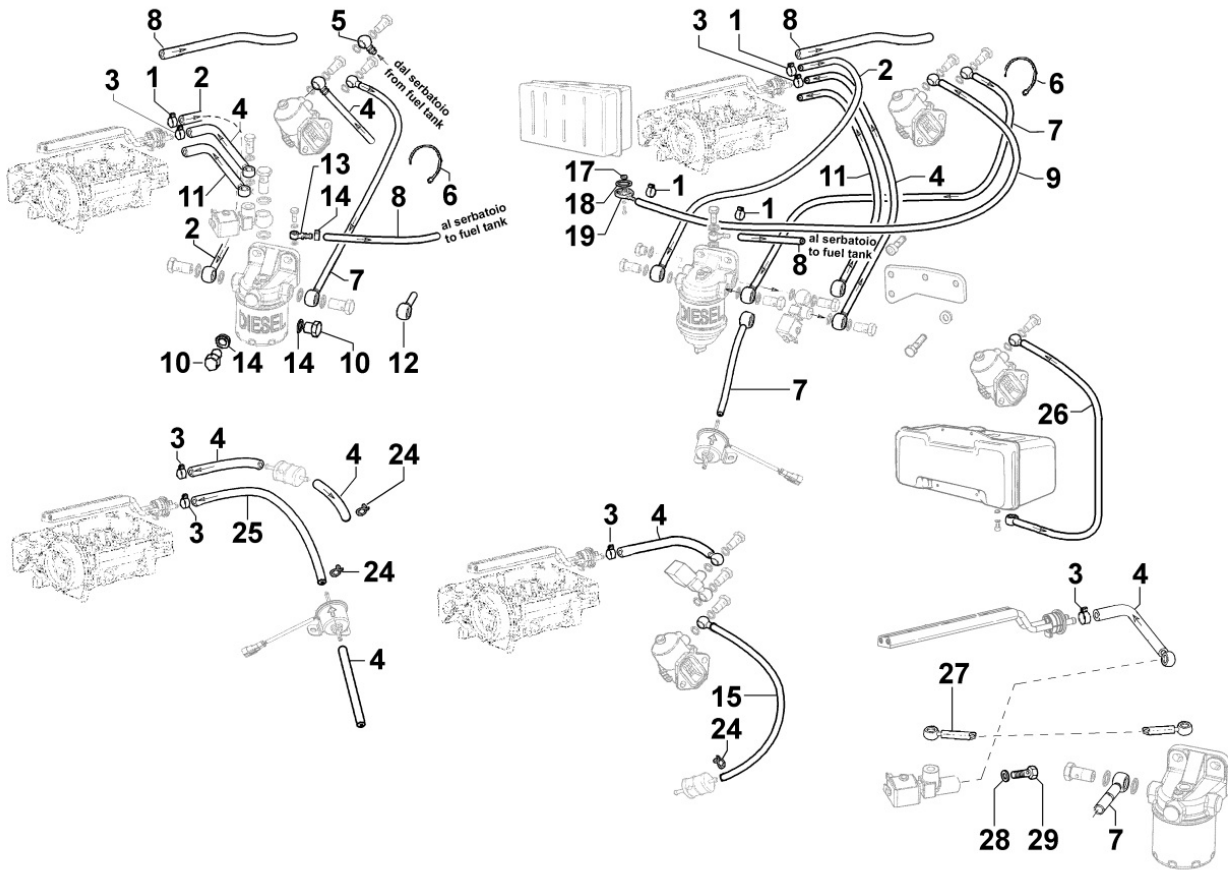

806432098I - FUEL PIPING

Pos	Kit	Included In	Code	Description	Qty	Old Code	Tech. Info
0			ED0024711110-S	NYLON COLLAR PLT 4H 7,6x366	1		
1			ED0036300500-S	CLAMP TYPE CLIC D.9-11 55	1		
2			ED0093761170-S	FUEL HOSE D.14 4X9 LUNGH.680	1		
3			ED0036302170-S	CLAMP CLIC110 11.5-13.5	1		
4			ED0093758570-S	FUEL HOSE 10D.6X12L=680	1		
5			ED0072701380-S	BANJO D.10	1		
6			ED0024710060-S	NYLON COLLAR	1		
7			ED0093758540-S	FUEL HOSE 10/14.6X12L=680	1