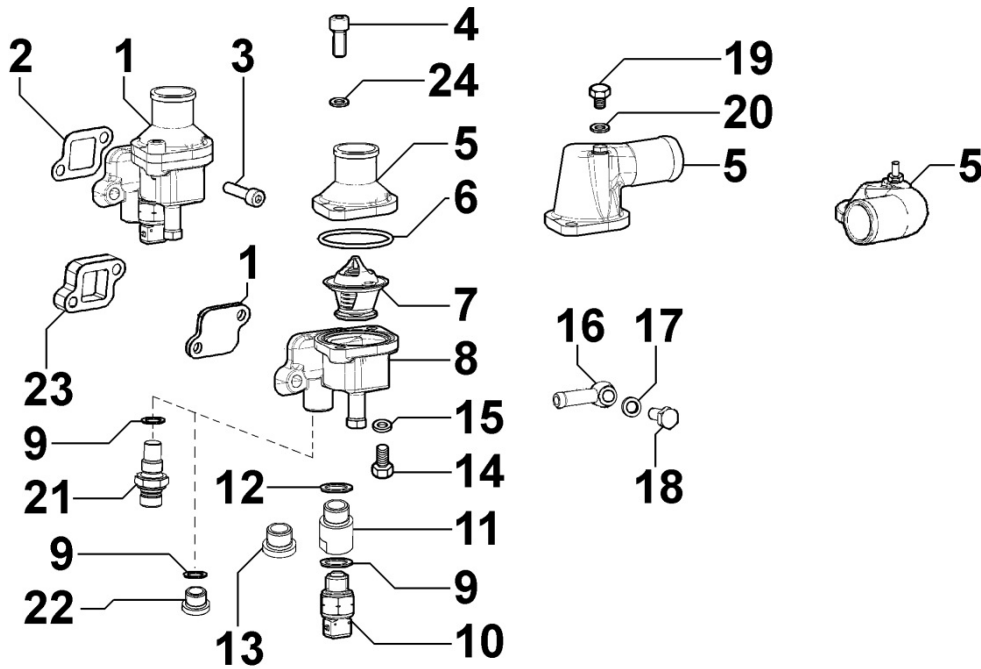

807432029I - THERMOSTAT UNIT

Pos	Kit	Included In	Code	Description	Qty	Old Code	Tech. Info
1	A		ED0048964310-S	ASSEMBLY	1		⚠
2			ED0044600370-S	TERMOSTAT BODY GASKET	1		
3			ED0097320640-S	SOC HEAD SCREW M8x30-5931.8G+Zn.B	2		
4		(A)	ED0097320740-S	SOC HEAD SCR M8X20L UNI5931 ST	2		
5		(A)	ED0027502790-S	.HERMOSTAT COVER	1		
6		(A)	ED0012000910-S	OR 3193	1		
7		(A)	ED0091951240-S	WATER THERMOSTAT	1		
8		(A)	ED0028712760-S	THERMOSTAT BODY	1		
10		(A)	ED0091951080-S	THERMIST.-THERMOCONT. F16502	1		⚠
12		(A)	ED0046700190-S	COPPER WASHER D22X16.2 1	1