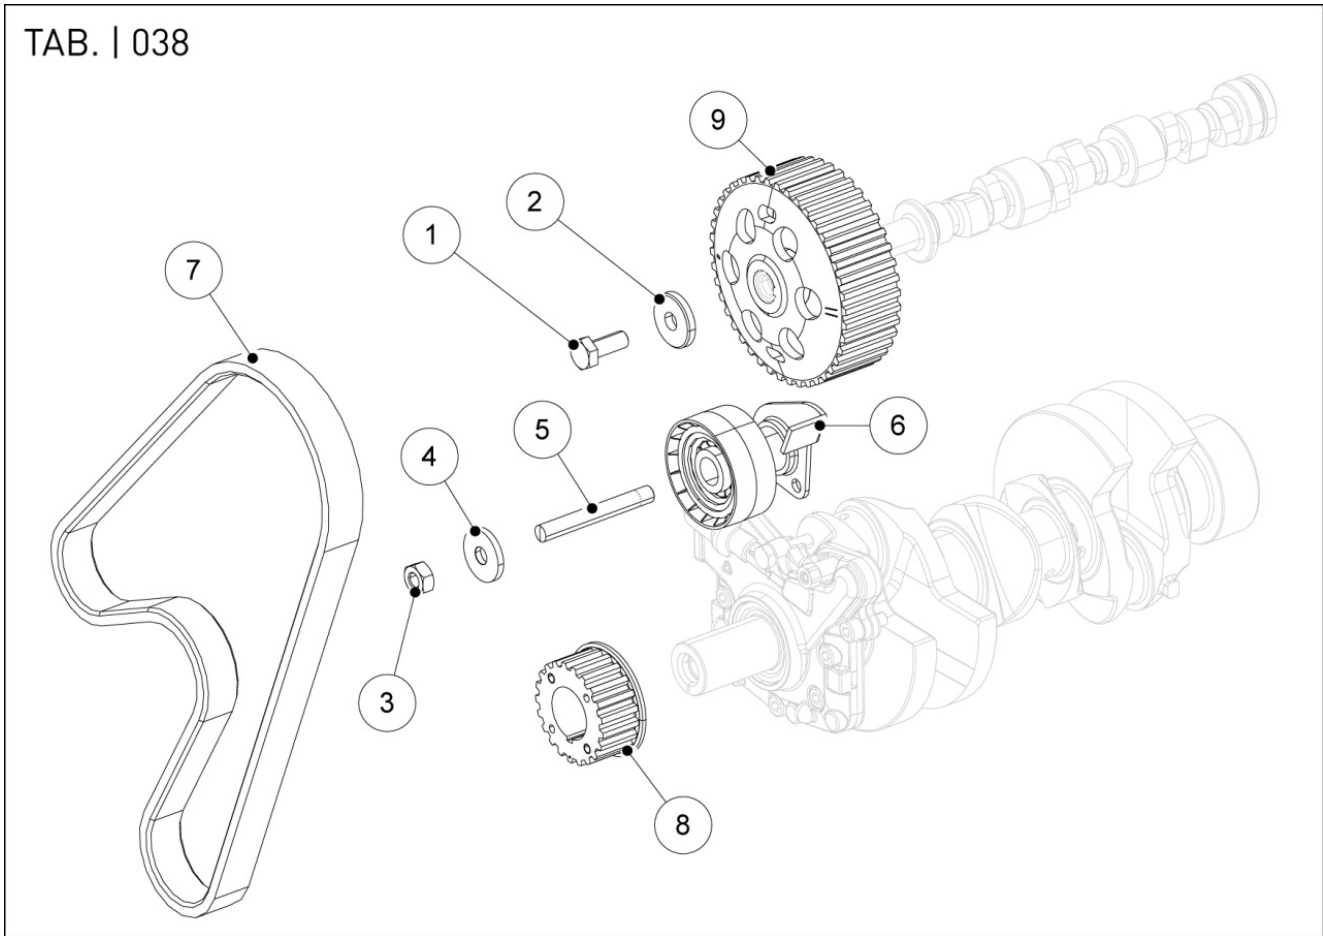

803832002I - TIMING GEAR

TAB. | 038

Pos	Kit	Included In	Code	Description	Qty	Old Code	Tech. Info
1			ED0098201420-S	Hex bolt M10x25L, 1.25P	1		
2			ED0076250450-S	WASHER D.11X33X5	1		
3			ED0032400330-S	NUT M10X1,5-UNI.5588-8S+ZN.B	1		
4			ED0074950100-S	WASHER D.10,5X32X4	1		
5			ED0068000900-S	STUD M10X70 RAD.CORTA U	1		
6			ED0041100090-S	BELT TENSIONER	1		
7			ED0024403380-S	TIMING BELT	1		⚠
8			ED0069752920-S	TIMING DRIVING PULLEY	1		⚠
9			ED0070900120-S	TIMING DRIVEN PULLEY	1