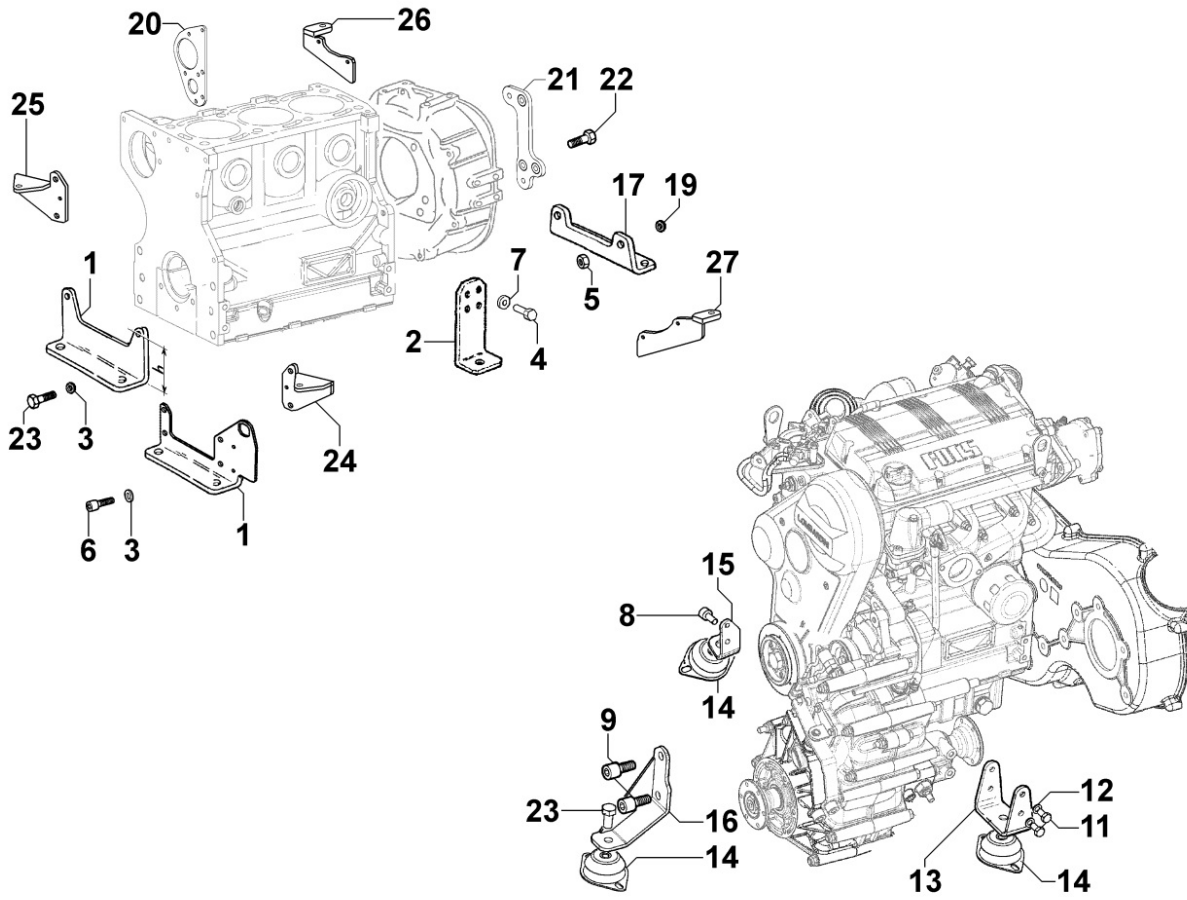

802532106I - ENGINE MOUNTS

Pos	Kit	Included In	Code	Description	Qty	Old Code	Tech. Info
1			ED0064292170-S	MOUNT	1		
2			ED0064292180-S	ENGINE MOUNT	2		
3			ED0076450070-S	SAFETY WASHER VS 12	8		
23			ED0017900880-S	HEX SCREW M12X25-5739-8G+ZNB	8