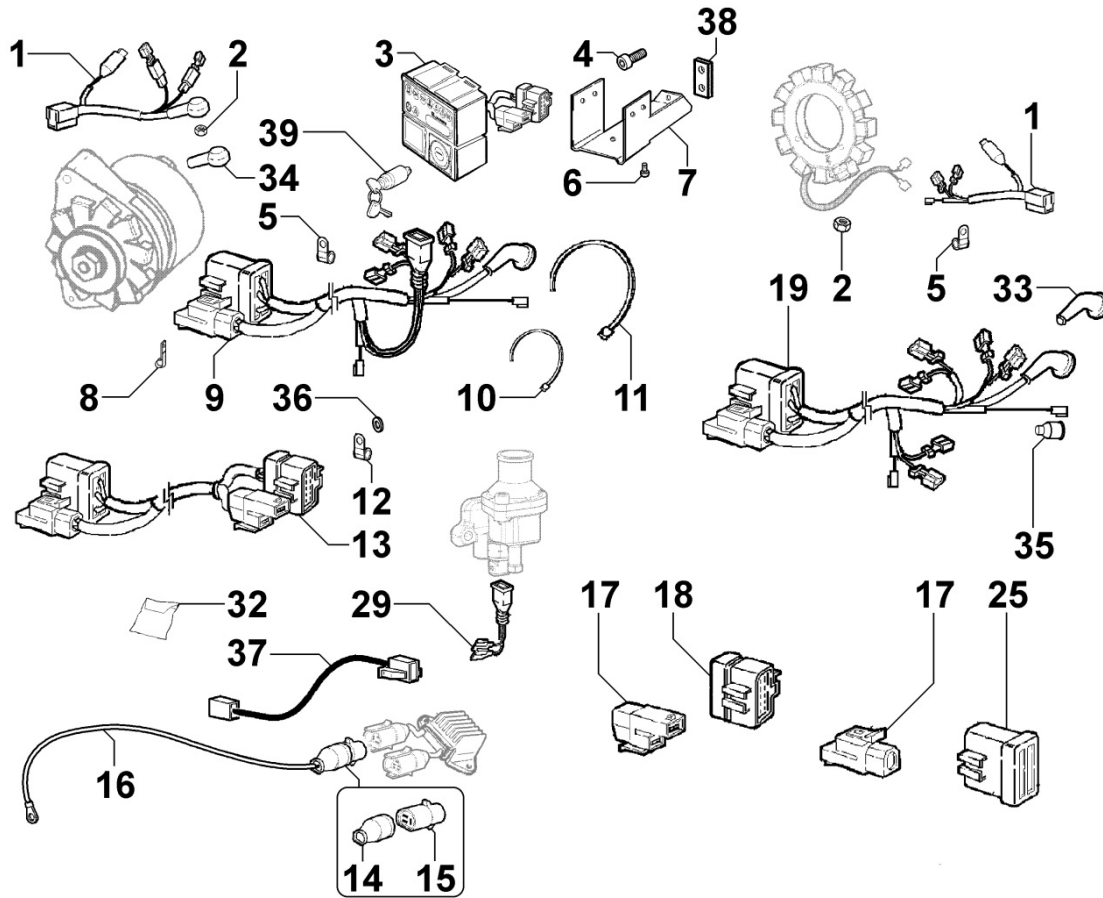

810332218I - ELECTRIC DASHBOARD / ENGINE WIRES

Pos	Kit	Included In	Code	Description	Qty	Old Code	Tech. Info
1			ED0021863850-S	ALTERNATOR CABLE+DIOD 12V E RES.2W	1		
3	(A)		ED0072454650-S	ELECT. PANEL 12V+AUTOM. STOP EX453	1		
4			ED0097320740-S	SOC HEAD SCR M8X20L UNI5931 ST	3		
6			ED0097303250-S	Hex. Soc. Button Head Screws M5x10 ISO 7	4		
7			ED0085455070-S	PANEL SUPPORT BRACKET	1		
8			ED0036171470-S	CLAMP D.14	1		
10			ED0024710060-S	NYLON COLLAR	2		
11			ED0024711110-S	NYLON COLLAR PLT 4H 7,6x366	2		
36			ED0076250200-S	PLAIN WASHERS 10,5X21X2	1