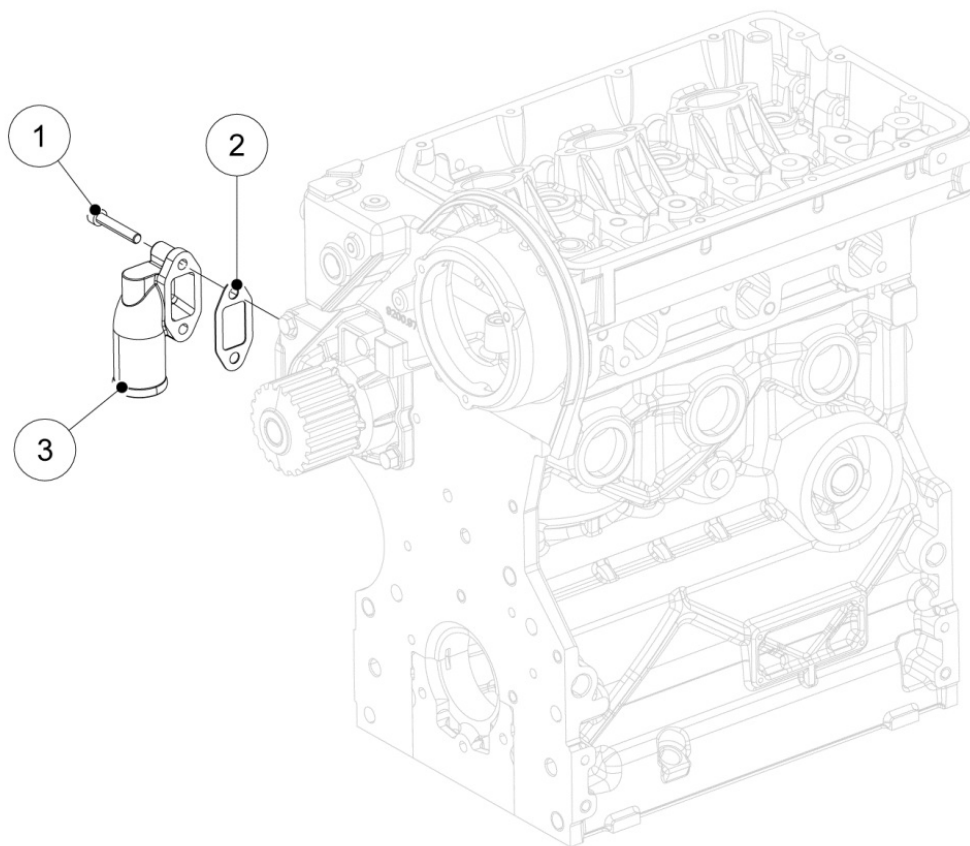

807532002I - WATER INLET FLANGE

TAB. | 075

Pos	Kit	Included In	Code	Description	Qty	Old Code	Tech. Info
1			ED0097300160-S	SOC HEAD SCREW M6X35-5931.8G+ZN.B	2		
2			ED0045011580-S	WATER PUMP INLET FLANGE GASKET	1		
3			ED0038660590-S	WATER PUMP INLET FLANGE	1