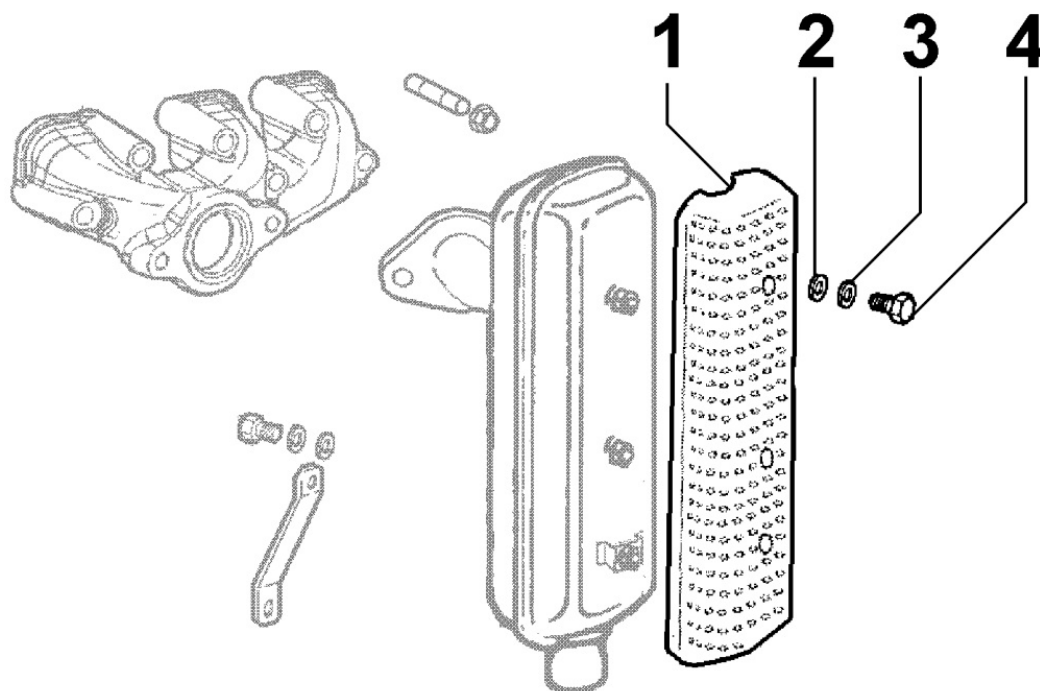

817632002I - MUFFLER GUARD

Pos	Kit	Included In	Code	Description	Qty	Old Code	Tech. Info
1			ED0069271720-S	MUFFLER GUARD BLACK PAINTED	1		
3			ED0075650070-S	SPRING WASHER D14.2/8.2	3		
4			ED0017700420-S	HEX HEAD SCRE M8X10-5739-8G+ZN.B	3