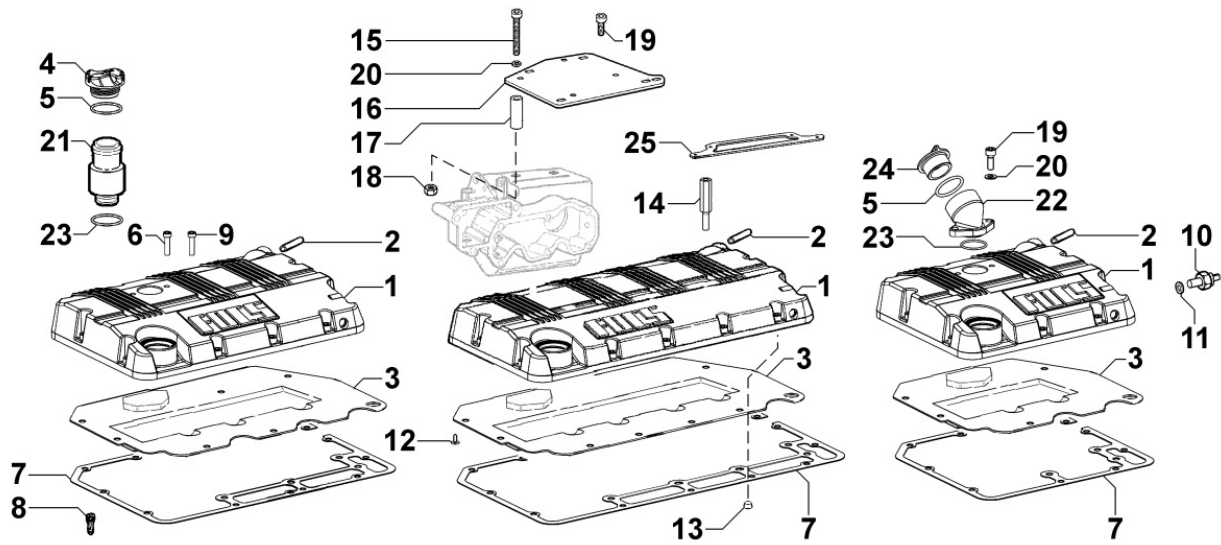

802232108I - HEAD COVER

Pos	Kit	Included In	Code	Description	Qty	Old Code	Tech. Info
1	(A)		ED0021257260-S	ROCKER ARM COVER ASSY LDW1003	1		
3		(A)	ED0050662220-S	BREATHING SYSTEM SHEET METAL PLATE KDW 1	1		
4			ED0090321290-S	INLET OIL PLUG KOHLER	1		
5			ED0012000820-S	O-RING D31.89/26.50 2.62 THK	1		
6			ED0097304160-S	SOCKET HEAD SCREW M6X20 WITH DRYLOC	10		
7			ED0044001020-S	ROCKER ARM COVER GASKET	1		
8			ED0053651220-S	COUPLING RUBBER COLLAR. HEAD / COVER	1		
9			ED0097660010-S	TORX SCREW M6X1X20 8.8+Zn,B	2		
10				810232...0			
11				810232...0			
12		(A)	ED0074810540-S	RIVET 3.2X8 -1103-0410	9		
13		(A)	ED0090801330-S	PLUG AVSEAL D8 02961-00810	1