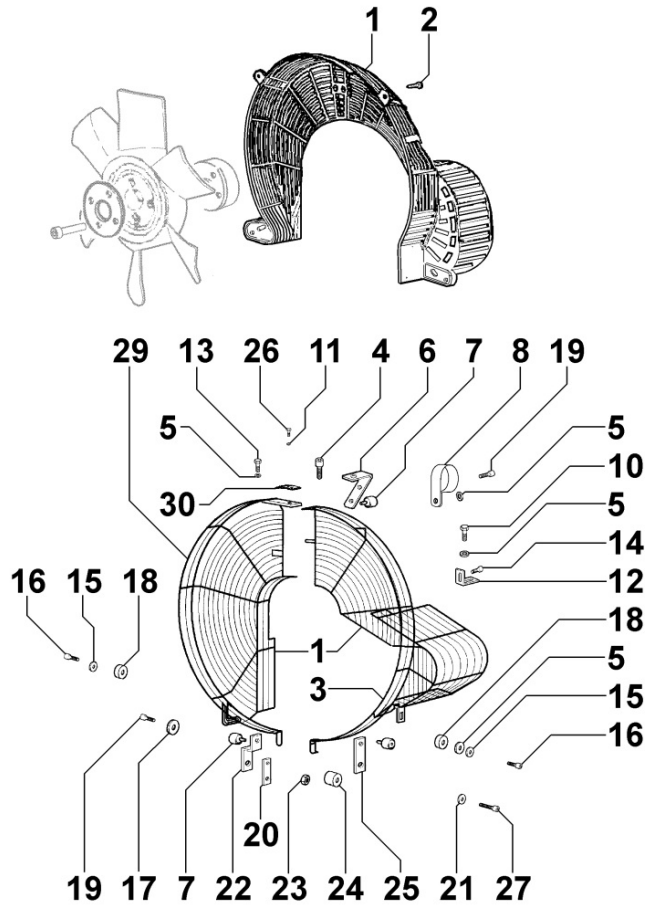

817232034I - FAN GUARD

Pos	Kit	Included In	Code	Description	Qty	Old Code	Tech. Info
1			ED0069276530-S	FAN GUARD ALTERN.40A	1		
2			ED0098202230-S	SELF TAPPING TORX SCREW FOR PLASTIC	4