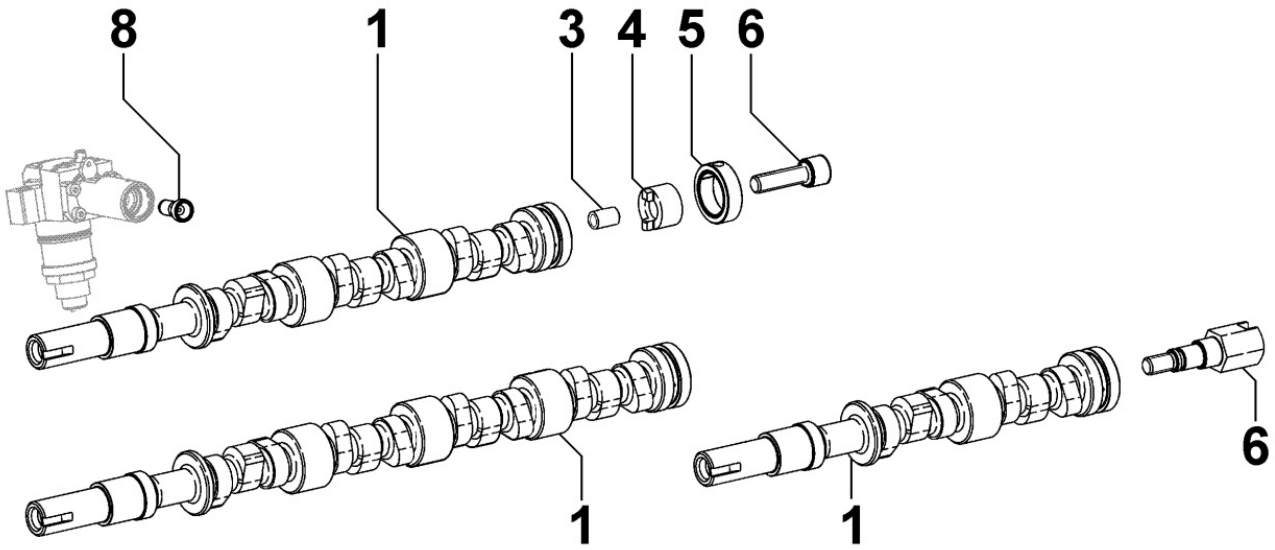

803532064I - CAMSHAFT

Pos	Kit	Included In	Code	Description	Qty	Old Code	Tech. Info
1			ED0010116320-S	CAMSHAFT 1003	1		
3			ED0019704610-S	ECCENTRIC BUSH SMALL 18.5mm	1		▲
4			ED0035800350-S	ECCENTRIC	1		▲
5			ED0019704600-S	FUEL PUMP SLEEVE ASSY	1		▲
6			ED0097303760-S	SOCKETED HEAD SCREW M10X1.25X35 8G	1		▲
8			ED0014101120-S	PUSH ROD	3