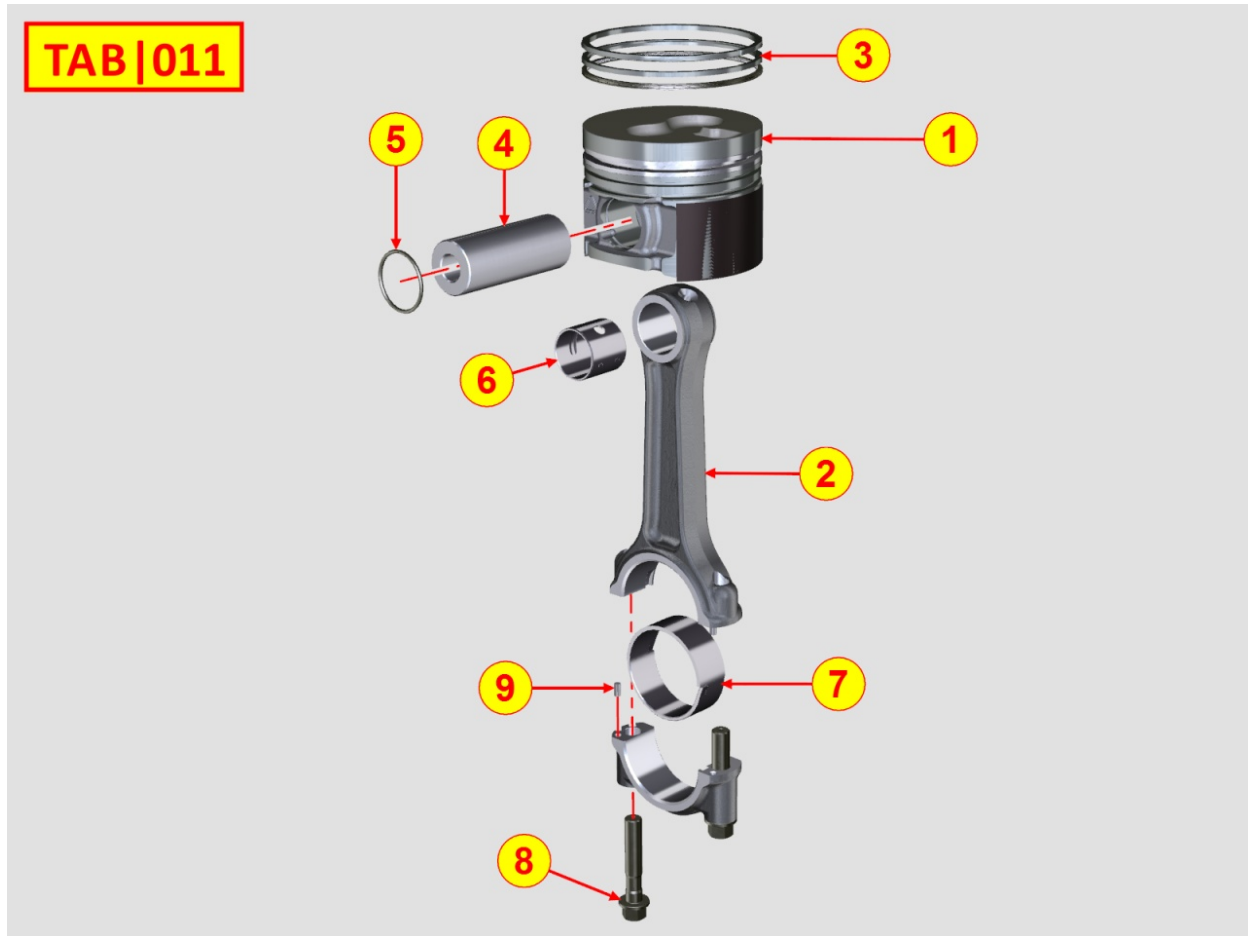

801132073I - PISTON / CONNECTING ROD

Pos	Kit	Included In	Code	Description	Qty	Old Code	Tech. Info
1	(A)		ED0065015120-S	PISTON SET STD	1		
1	(A)		ED0065015130-S	COMPLETE PISTON (SPAR PART) FOCS 1404 +0	3		
1	(A)		ED0065015140-S	COMPLETE PISTON (SPAR PART) FOCS 1404 +1	3		
2	(B)		ED0015262540-S	COMPLETE STEEL CON-ROD	3		
3		(A)	ED0082112480-S	RINGS STAND.	2/3/4		
3		(A)	ED0082112490-S	SEGMENTS SERIES STD FOCS 1404 +0,50	2/3/4		
3		(A)	ED0082112500-S	SEGMENTS SERIES STD FOCS 1404 +1.00	2/3/4		
4		(A)	ED0084800810-S	PISTON PIN 20X55 f.10,5	3	ED0084801190-S	
5		(A)	ED0012610990-S	PISTON CIRCLIP	6	ED0012611250-S	
7			ED0016401160-S	BEARING STD	2/3/4		⚠
7			ED0016401170-S	UNDER SIZE CONNECTING ROD -0,25	2/3/4		⚠
7			ED0016401180-S	UNDER SIZE CONNECTING ROD -0,50	2/3/4		⚠