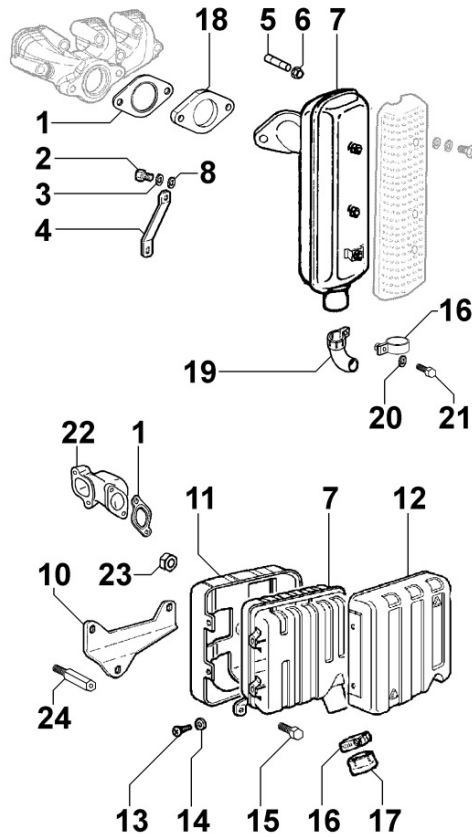

808632019I - EXHAUST MUFFLER

Pos	Kit	Included In	Code	Description	Qty	Old Code	Tech. Info
1			ED0045011180-S	GASKET	1		
3			ED0075650070-S	SPRING WASHER D14.2/8.2	2		
4			ED0085454890-S	MUFFLER BRACKET	1		
5			ED0067801710-S	STUD M8x22	2		
6			ED0032401630-S	HEX FLANG HEAD NUT M8 RM	2		
7			ED0054604500-S	MUFFLER	1		
9			ED0017700020-S	HEX.HEAD.SCR.M8X16-5739-	2