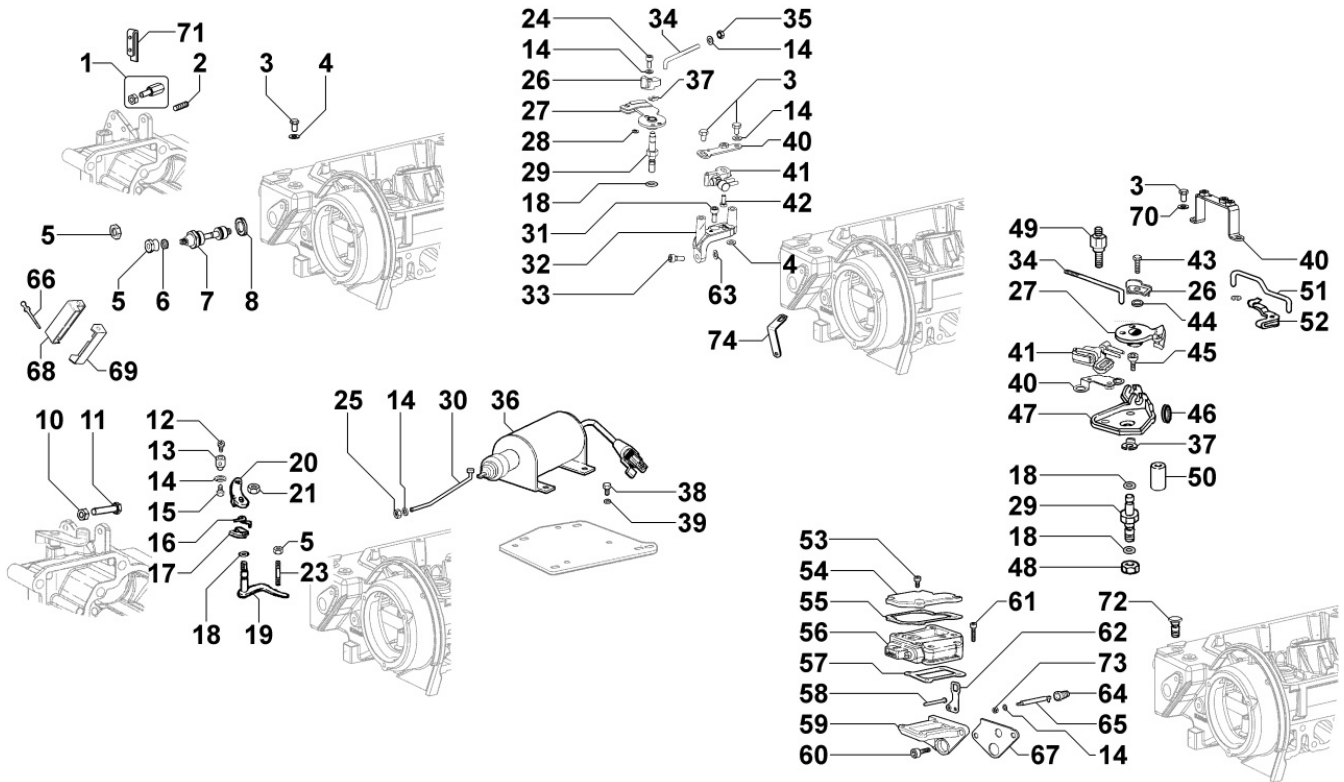

805132249I - CONTROLS

Pos	Kit	Included In	Code	Description	Qty	Old Code	Tech. Info
1			ED0091801910-S	CABLE END ASSEMBLY	1		
3			ED0017600010-S	HEX BOLT M6X10L 8.8	1		⚠
4			ED0046700620-S	COPPER WASHER D10/6.2 1.5 THK	1		⚠
5			ED0032030480-S	NUT M 6X1 H=5,5 ACC.6S+ ZN.b	1		
5			ED0032401530-S	NUT M 6X1 SEAL LOCK	1		⚠
5			ED0033002730-S	Antitampering screw M6 1.2KGM	1		
6			ED0076701290-S	WASHER	1		⚠
7			ED0085761380-S	TORQUE ADAPTOR FOCS 3000RPM	1		
8			ED0044800460-S	Copper wahser 16.2X20X1.5	1		
9			ED0076250070-S	WASHER D12/6 1 THK	1		
23			ED0067600440-S	STUD 6X1X10 UNI 5911	1		
66			ED0074810700-S	RIVETTO D.4,8x10 ACC.INOX	3		⚠
68			ED0051681180-S	ANTI TAMPERING UPPER PLATE	1		
69			ED0051681170-S	ANTI TAMPERING BOTTOM PLATE	1		
72			ED0090001350-S	PLUG D.8	1