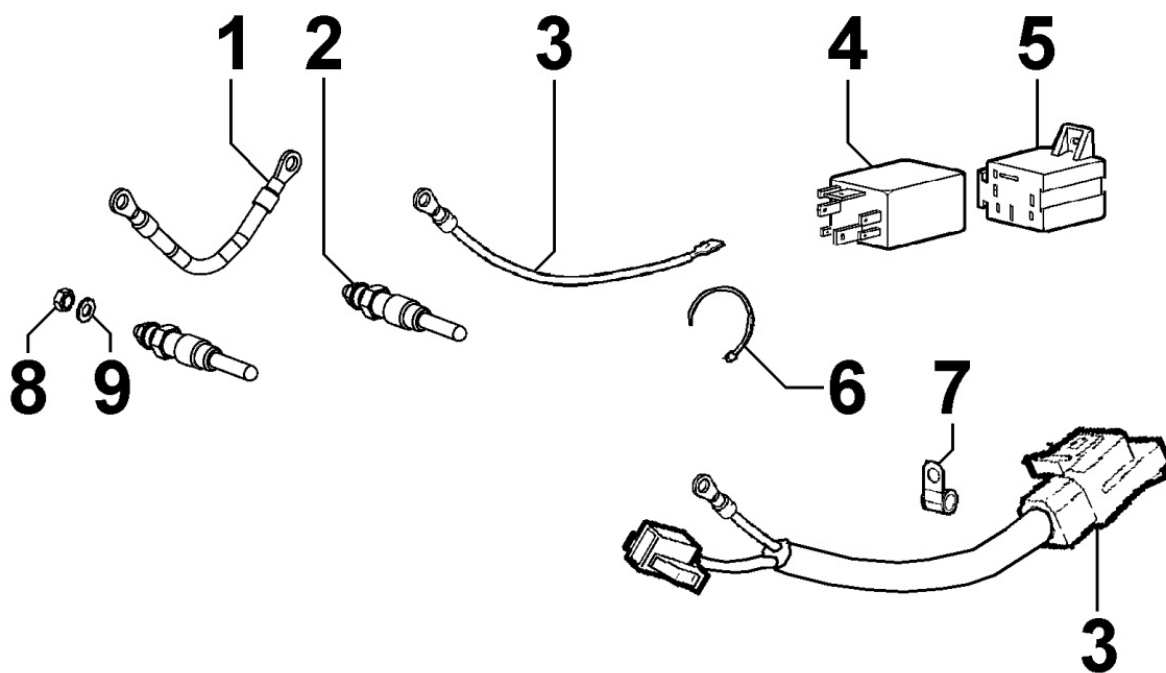

810632002I - GLOW PLUGS / CONTROL UNIT

Pos	Kit	Included In	Code	Description	Qty	Old Code	Tech. Info
1			ED0021855480-S	CONNECTION CABLE	2		
2	A		ED0021000890-S	GLOW PLUG	3	ED0021000980-S	⚠
3			ED0021858670-S	CONNECTION CABLE	1		⚠
6			ED0024710190-S	NYLON COLLAR PLT2I-MO 3,6x203	1		
8		(A)	ED0032400040-S	NUT M5 UNI 5588 6s PG Zinc Pla	2/3/4	ED0032400050-S	
9		(A)	ED0076260660-S	WASHER	2/3/4