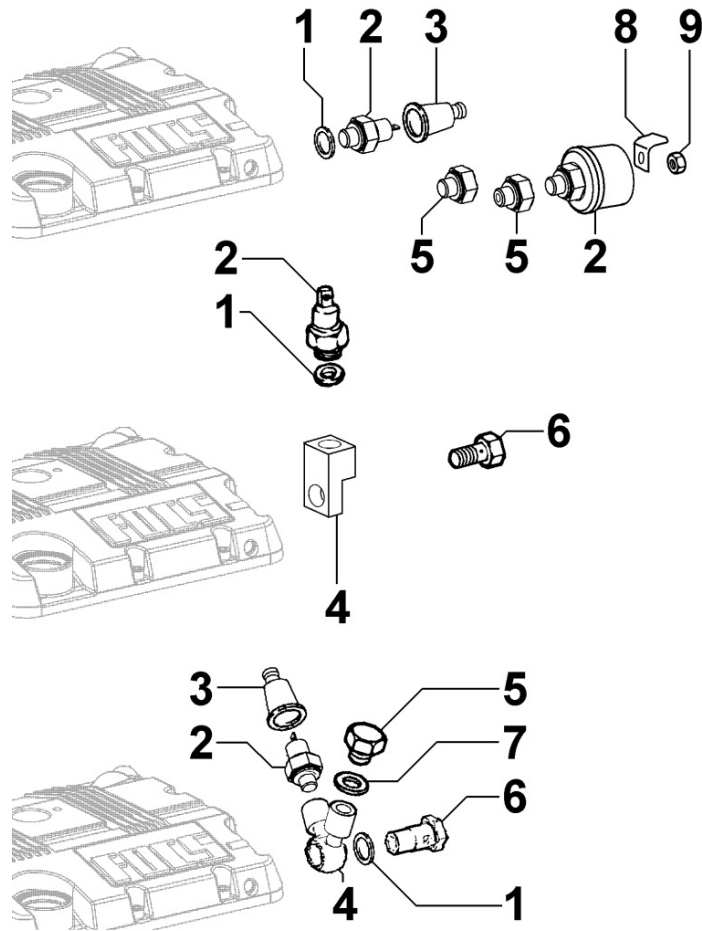

810232024I - OIL PRESSURE SWITCH

Pos	Kit	Included In	Code	Description	Qty	Old Code	Tech. Info
2			ED0067450560-S	PRESSURE SWITCH	1