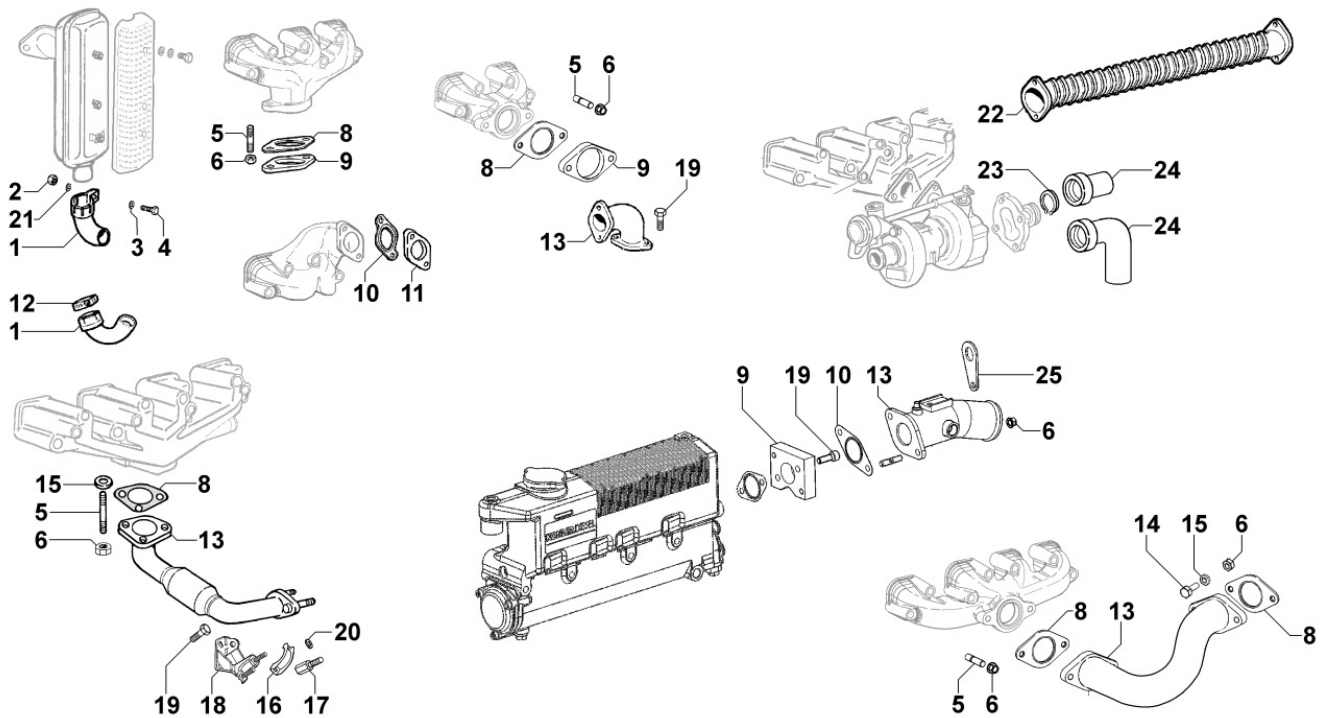

808732038I - EXHAUST GAS ACCESSORIES

Pos	Kit	Included In	Code	Description	Qty	Old Code	Tech. Info
1			ED0091700520-S	MUFFLER TERMINAL	1		
2			ED0032400180-S	HEX NUT M8 1.25P STEEL 8	1		
3			ED0075650070-S	SPRING WASHER D14.2/8.2	1		
4			ED0017700040-S	VITE TE.8X20-5739-8G+ZN.B	1		
21			ED0076250120-S	PLAIN WASHERS 8,4X17X1,6	1