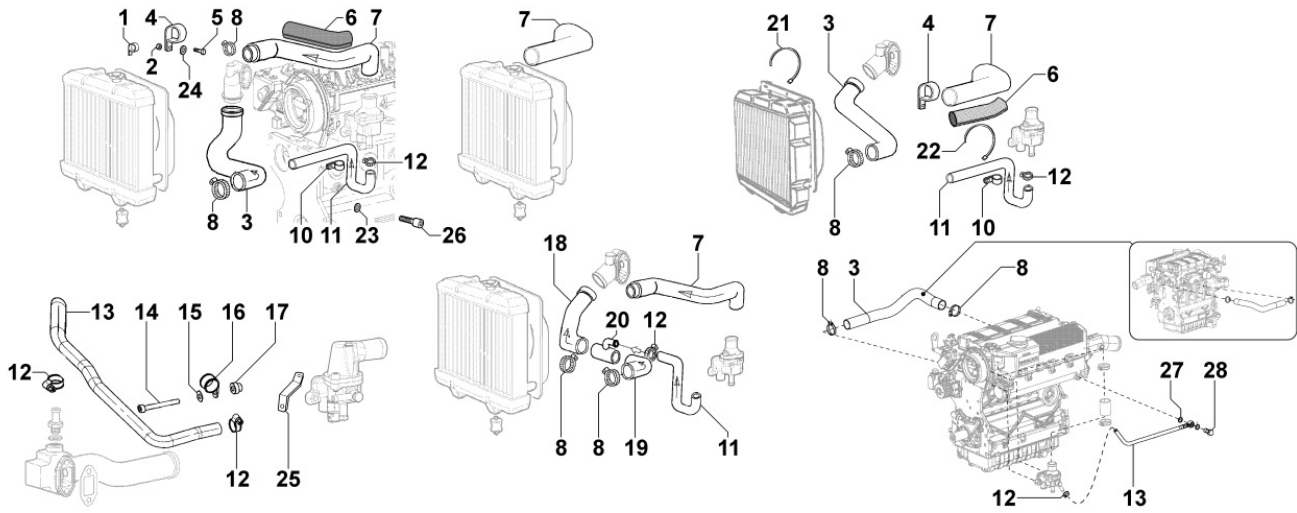

806832037I - HOSES FOR WATER COOLER

Pos	Kit	Included In	Code	Description	Qty	Old Code	Tech. Info
1			ED0036170150-S	CLAMP D.6,5 D.10	1		
2			ED0032030500-S	SELF LOCKING NUT M6 X 1	1		
3			ED0054011950-S	HOSE FROM RADIATOR OUT TO PUMP IN	1		
4			ED0036301550-S	HOSES CLAMP	1		
5			ED0017600030-S	SCREW 6X12-5739-8G+ZN.B	1		
7			ED0054011940-S	HOSE THERMOSTAT TO RADIATOR	1		
10			ED0036170890-S	CALMP 20	1		
11			ED0093050730-S	BY PASS HOSE	1		⚠
12			ED0036301470-S	CLAMP d.12-22 SX9C W2	1