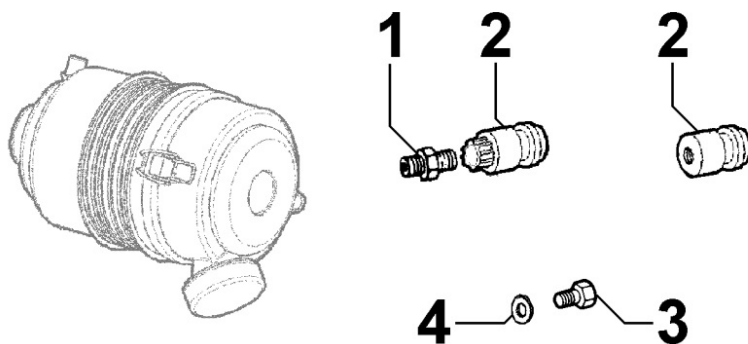

808432008I - DUST INDICATOR

Pos	Kit	Included In	Code	Description	Qty	Old Code	Tech. Info
1			ED0073250100-S	UNION	1		
2			ED0097001000-S	WARNING DEVICE	1