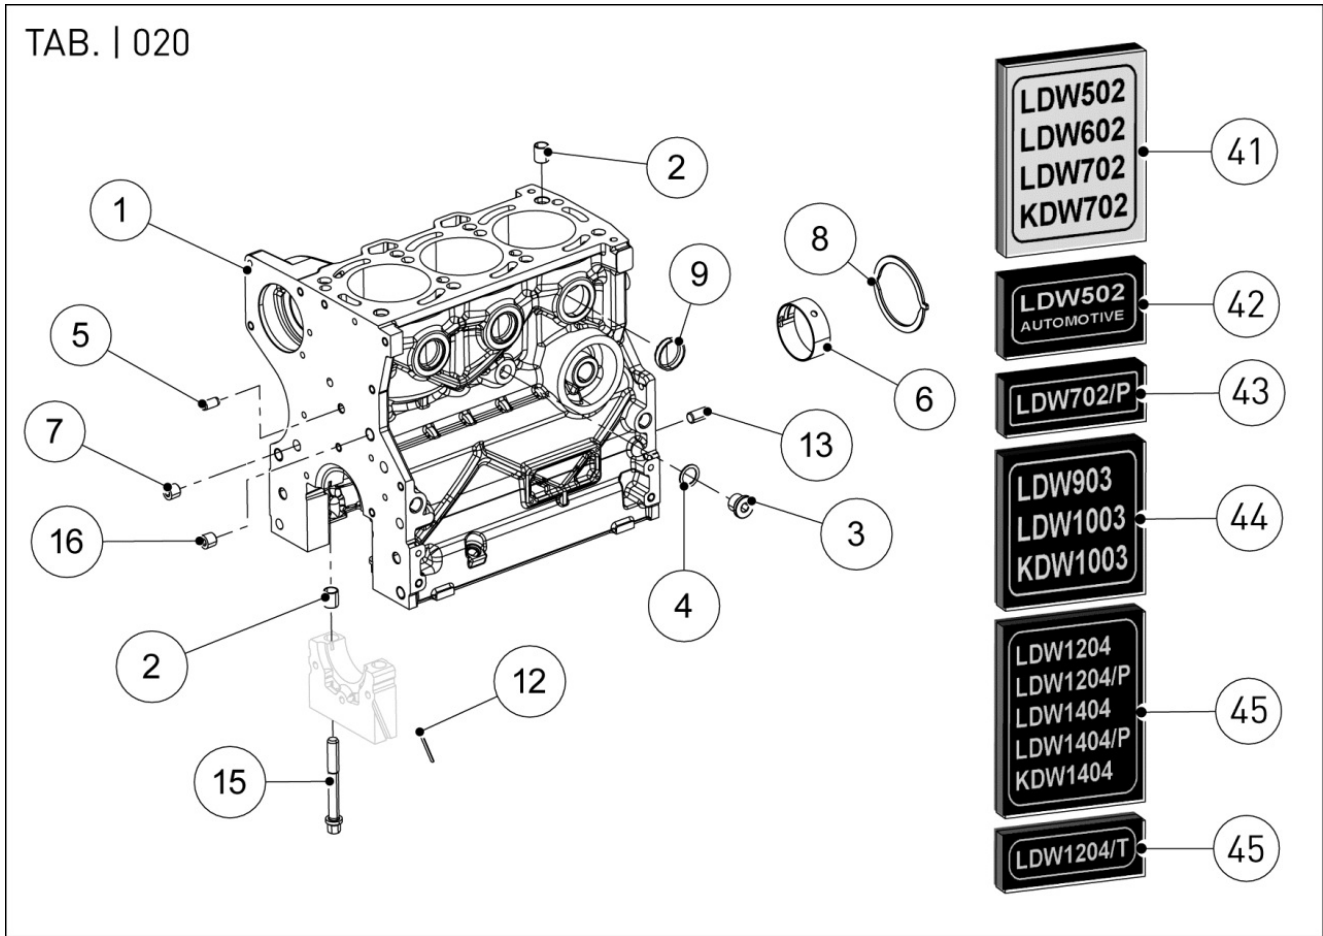

802032055I - CRANKCASE

TAB. | 020

Pos	Kit	Included In	Code	Description	Qty	Old Code	Tech. Info
1	A		ED0015111790-S	CRANK. ASSEMBLY-HONNED LDW 1003	1		
2		(A)	ED0019701400-S	CYL DOWEL D13/11 15 LONG	2		▲
5			ED0084301050-S	ELASTIC DOWEL PIN 8X16 DIN 1481	1		
6			ED0016112600-S	COMPLETE BEARING BUSH STD	4		
6			ED0016112610-S	MAIN BEARING -0,25	4		
6			ED0016112620-S	MAIN BEARING -0,50	4		
7		(A)	ED0090802400-S	CAP	1		
8			ED0012571580-S	ANELLO SPALLAMENTO STD 1404	2		▲
8			ED0012571590-S	THRUST BEARING +0.1	2		▲
8			ED0012571600-S	THRUST BEARING +0.2	2		▲
9		(A)	ED0089900220-S	PLUG D.30	4		
12		(A)	ED0044000540-S	BEARING CUP RUBBER SEAL	4		▲
13			ED0084001080-S	DOWEL PIN D.10X20 UNI 1707	2		
15		(A)	ED0098201200-S	BOLT	8