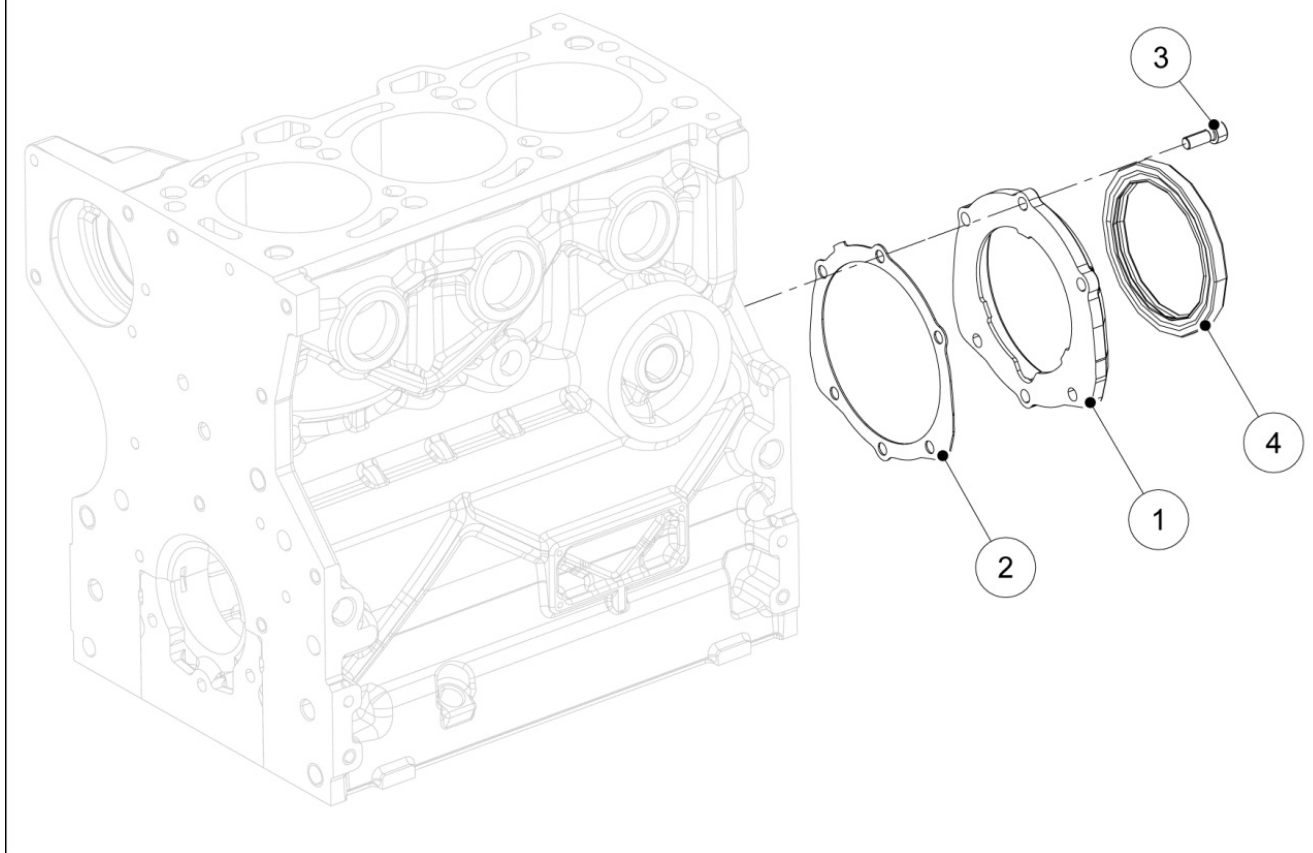

802332003I - FLYWHEEL SIDE SUPPORT

TAB. | 023

Pos	Kit	Included In	Code	Description	Qty	Old Code	Tech. Info
1	(A)		ED0037900780-S	FLANGE	1		⚠
2			ED0045011560-S	FLYWHEEL FLANGE GASKET	1		⚠
3			ED0097300100-S	SOC HEAD CAP SCR M6X16L STEEL	6		
4		(A)	ED0012133470-S	OIL SEAL 70X88X8	1		⚠