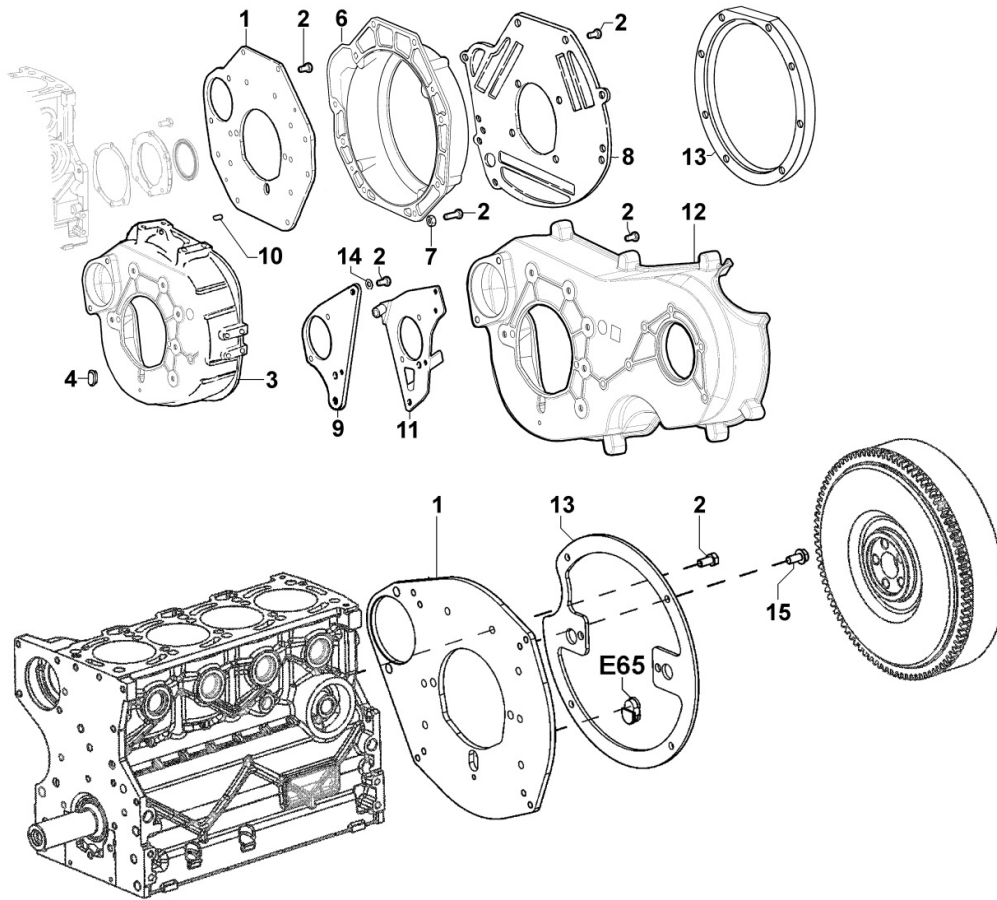

816032019I - ENGINE BELL / BACKPLATE

Pos	Kit	Included In	Code	Description	Qty	Old Code	Tech. Info
2			ED0017700560-S	HEX HEAD SCRE M8X18-5739-8G+ZN.B	7		
3			ED0020323150-S	SAE 5 BELL HOUSING	1		
4			ED0090001330-S	PLUG	1