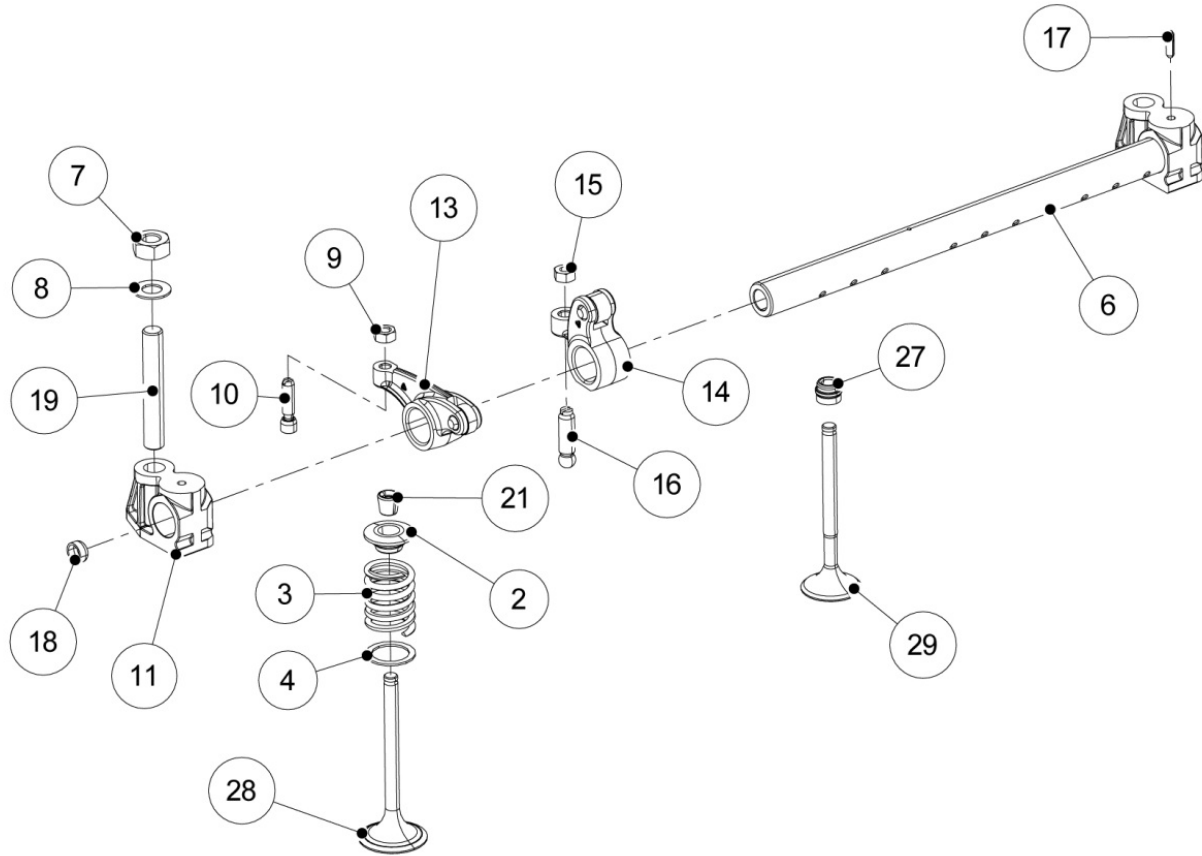

8036320271 - ROCKER ARMS / VALVES

TAB. | 036

Pos	Kit	Included In	Code	Description	Qty	Old Code	Tech. Info
2	(B)		ED0064100170-S	RETAINER WITH HALF COLLETTES	4/6/8*		
3			ED0057551370-S	*VALVE SPRING	6		
4			ED0076251850-S	WASHER D.19X25X1	6		
6	(A)		ED0060451110-S	ROCKER ARM ASSEMBLY 702	1	ED0060451650-S	
7			ED0032400330-S	NUT M10X1,5-UNI.5588-8S+ZN.B	4		
8			ED0076251300-S	WASHER D19/10.2 1.0 THK	4		
19			ED0068000880-S	STUD 10X45 UNI5914-66	4		
21		(B)	ED0080570030-S	HALF COLLET TRW 083.006.007.00.1	12		
27			ED0045350150-S	VALVE STEM SEAL	6		▲
28			ED0096521570-S	*INTAKE VALVE	3		▲
29			ED0096851500-S	*EXHAUST VALVE	3	ED0096851800-S	▲