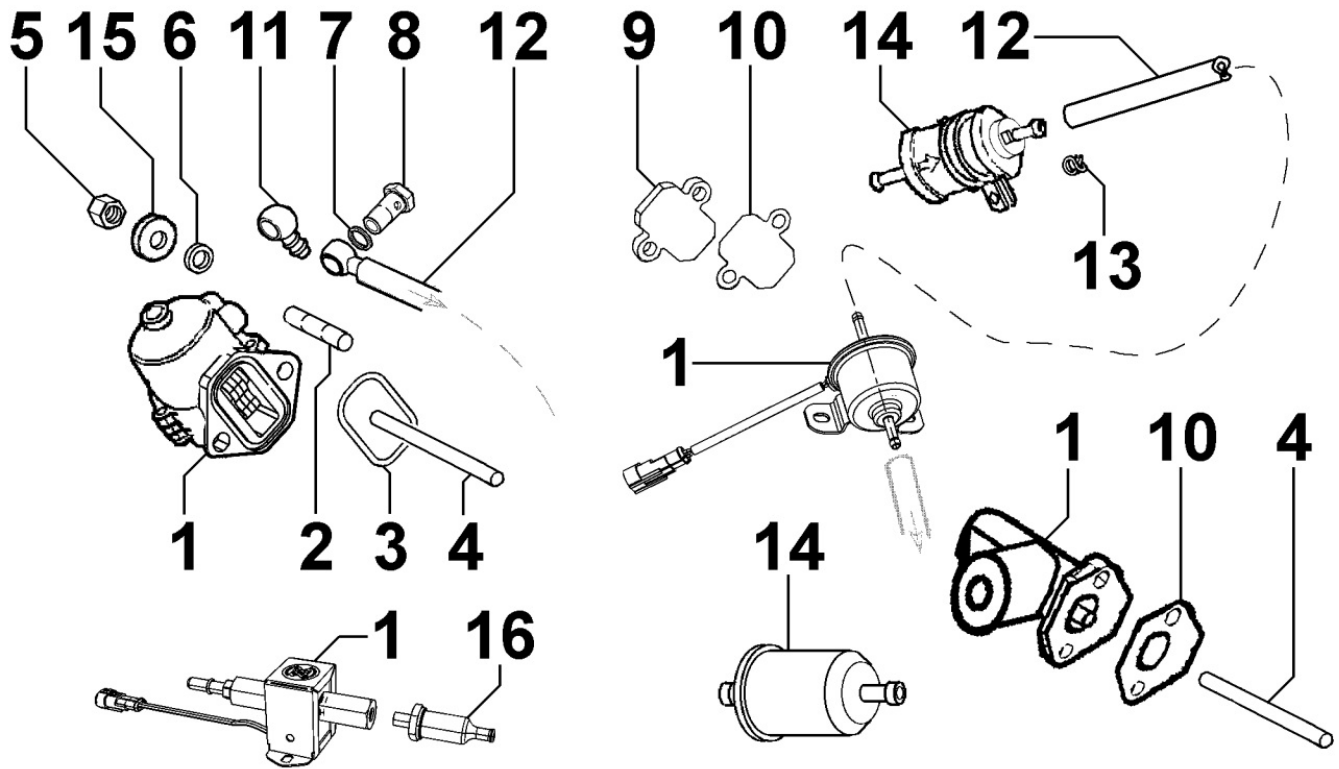

806232039I - FUEL FEED PUMP

Pos	Kit	Included In	Code	Description	Qty	Old Code	Tech. Info
1			ED0065851510-S	FUEL FEED PUMP	1		
2			ED0067800080-S	STUD M8X20	2		
3			ED0012000870-S	OR 3150	1		
4			ED0072007210-S	FUEL PUMP PUSH ROD	1		
5			ED0032401640-S	NUT	2		
6			ED0075550290-S	BEL WASHER D15/8.4 0.8 T	2		
7			ED0046700590-S	COPPER WASHER D14/10.2 1.	4		
8			ED0019011930-S	UNION BOLT M 10	2