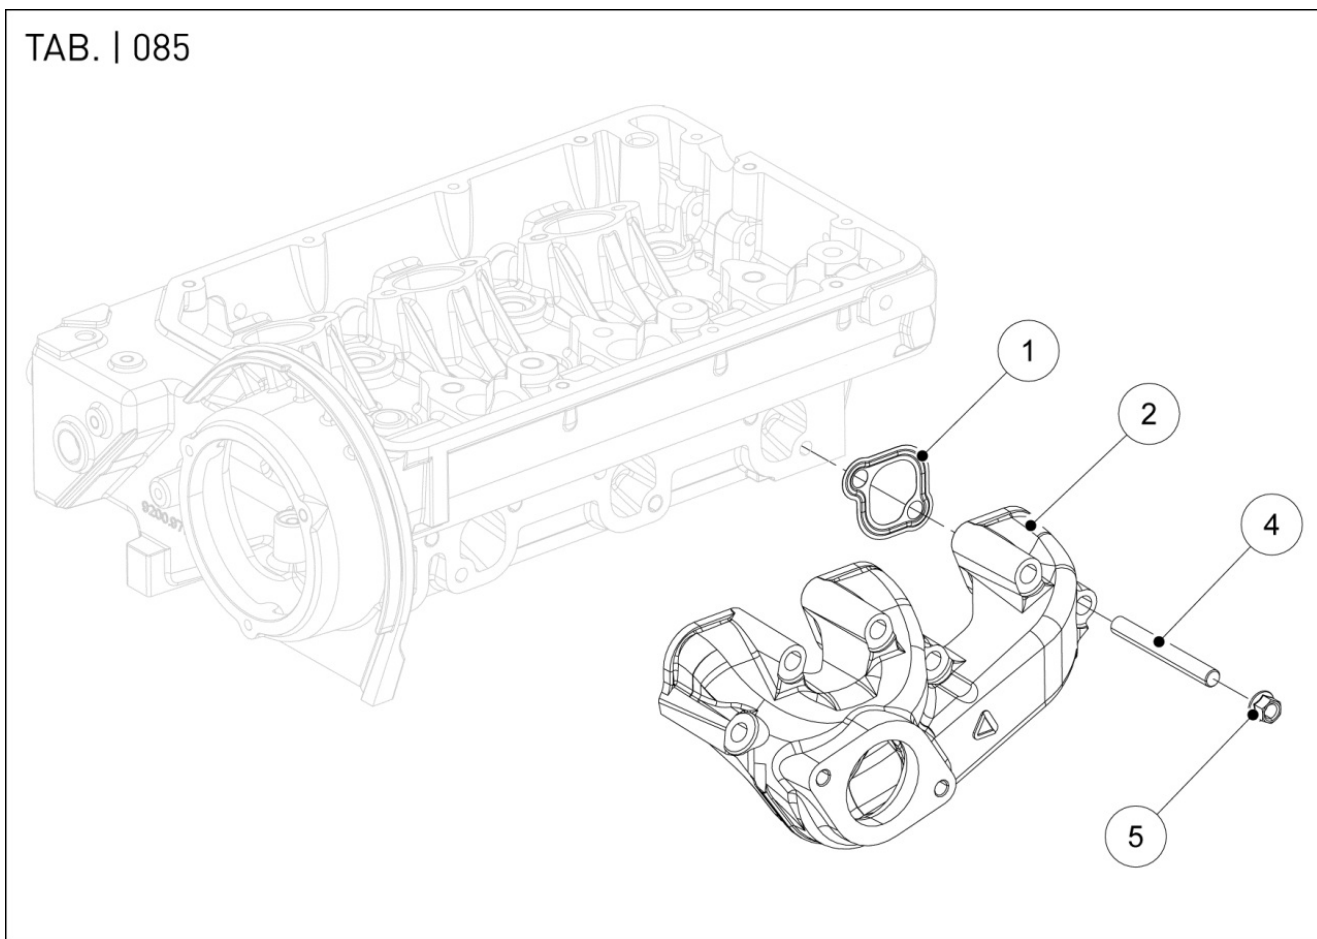

808532011I - EXHAUST GAS MANIFOLD

TAB. | 085

Pos	Kit	Included In	Code	Description	Qty	Old Code	Tech. Info
1			ED0044200700-S	EXHAUST MANIFOLD GASKET	3		
2			ED0024862420-S	EXHAUST MANIFOLD FRONT OUTLET	1		
4			ED0067800280-S	STUD M8X55 UNI5911 ACC.C40 Zn	6		
5			ED0032401630-S	HEX FLANG HEAD NUT M8 RM	6