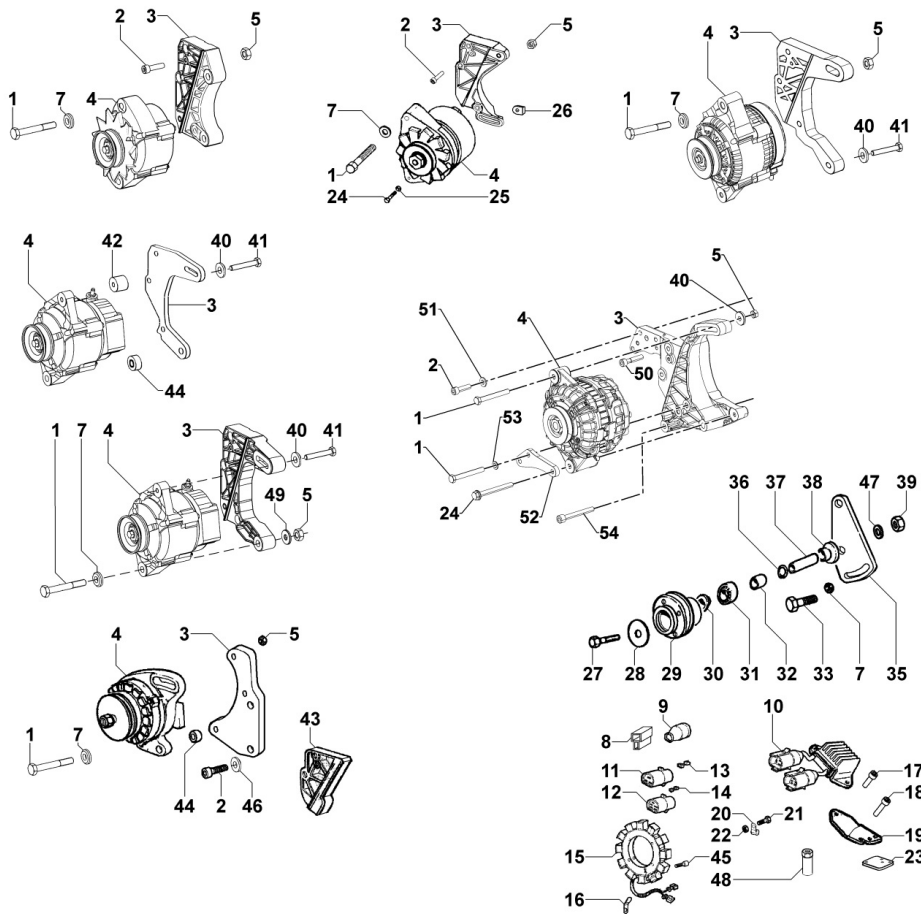

810032145I - VOLTAGE ALTERNATOR

Pos	Kit	Included In	Code	Description	Qty	Old Code	Tech. Info
1			ED0017801650-S	SCREW TE M10X75 8.8 EN 24014	1		
2			ED0097320640-S	SOC HEAD SCREW M8x30-5931.8G+Zn.B	3		
4			ED0011573910-S	EXTERNAL ALTERNATOR BOSCH 45A 14V	1		
5			ED0032400330-S	NUT M10X1,5-UNI.5588-8S+ZN.B	1		
24			ED0017700140-S	SCREW 8X45-5737-8G+ZN.B	1		
25			ED0076250120-S	PLAIN WASHERS 8,4X17X1,6	1		
26			ED0062751600-S	THREADED PLATE	1		
49			ED0076252560-S	RONDELLA/WASHER 'D 10	1