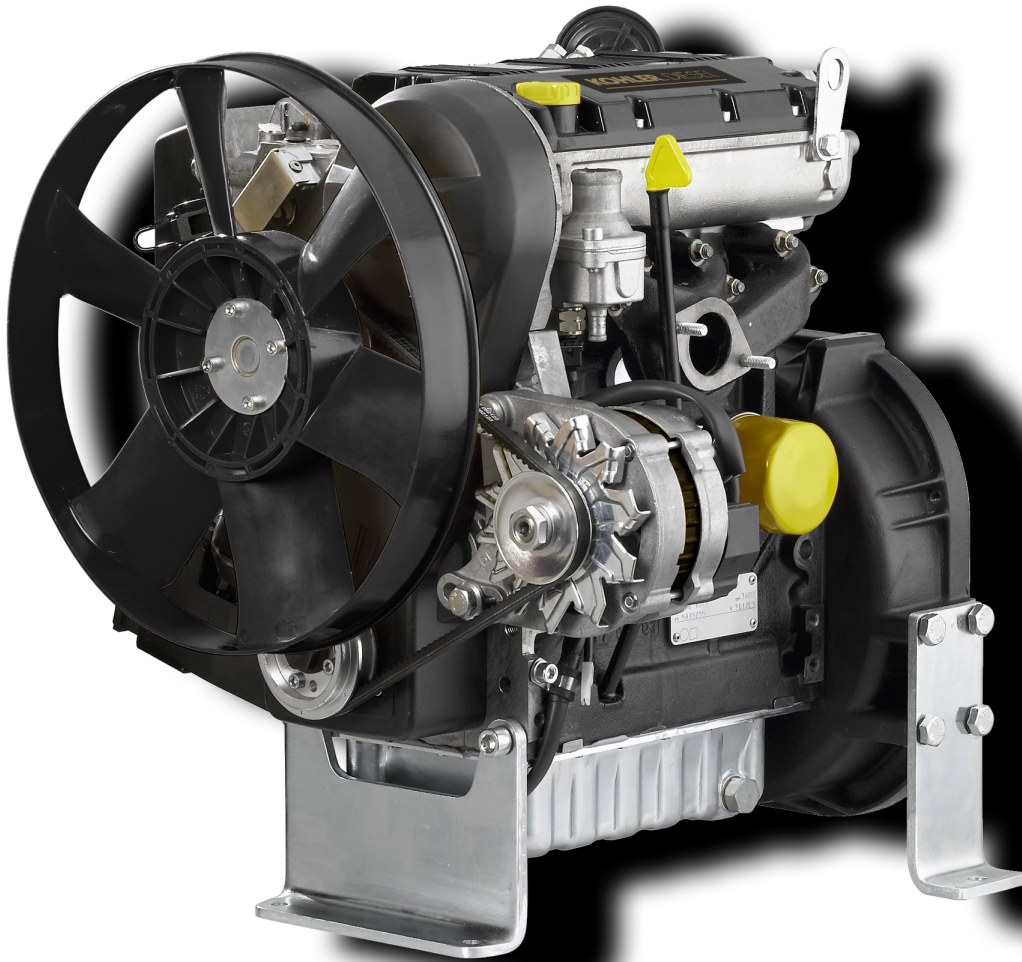

PH-KDW1003-5015B

Spare Parts Catalogue

KDW1003GE LIGHT TOWER (LIPL)EPA/C

Update Date 24/01/2017

Print Date 06/02/2017

Tavola ricambi

Index	Description
801032006I	CRANKSHAFT
801132073I	PISTON / CONNECTING ROD
801232014I	FLYWHEEL
801432035I	PULLEYS / BELT
802032055I	CRANKCASE
802132079I	CYLINDER HEAD
802232108I	HEAD COVER
802332003I	FLYWHEEL SIDE SUPPORT
802532106I	ENGINE MOUNTS
803032008I	INJECTION SYSTEM
803532064I	CAMSHAFT
803632027I	ROCKER ARMS / VALVES
803832002I	TIMING GEAR
804032015I	OIL PUMP
804132034I	OIL PAN
804232042I	OIL FILTER
804332082I	OIL DIPSTICK
804532002I	BREATHER SYSTEM
804732015I	OIL COOLER
805032119I	SPEED GOVERNOR
805132249I	CONTROLS
805232003I	ELECTROVALVE
806132115I	FUEL FILTER
806232039I	FUEL FEED PUMP
806432098I	FUEL PIPING
806732034I	FIXING FOR WATER COOLER
806832037I	HOSES FOR WATER COOLER
807132012I	COOLING FAN
807332108I	WATER COOLER
807432029I	THERMOSTAT UNIT
807532002I	WATER INLET FLANGE
807732001I	WATER PUMP
808032149I	AIR INLET MANIFOLD / AIR FILTER
808432008I	DUST INDICATOR
808532011I	EXHAUST GAS MANIFOLD
808632019I	EXHAUST MUFFLER

801032006I - CRANKSHAFT

TAB. | 010

Pos	Kit	Included In	Code	Description	Qty	Old Code	Tech. Info
1	A		ED0010510040-S	CRANKSHAFT SPARE PART ASSY	1		
2		(A)	ED0084300040-S	TAPER PIN 3x12 DIN 1481	1		
3		(A)	ED0022801190-S	KEY 5X4	1		
4		(A)	ED0090801320-S	PLUG AVSEAL D6 02961-00607	2/3/4		
5		(A)	ED0022801490-S	KEY FOR OIL PUMP ROTOR 8MM	1		
6		(A)		802032...0	2/3/4/5		
7		(A)		801132...0	2/3/4		
8		(A)		802032...0	2		