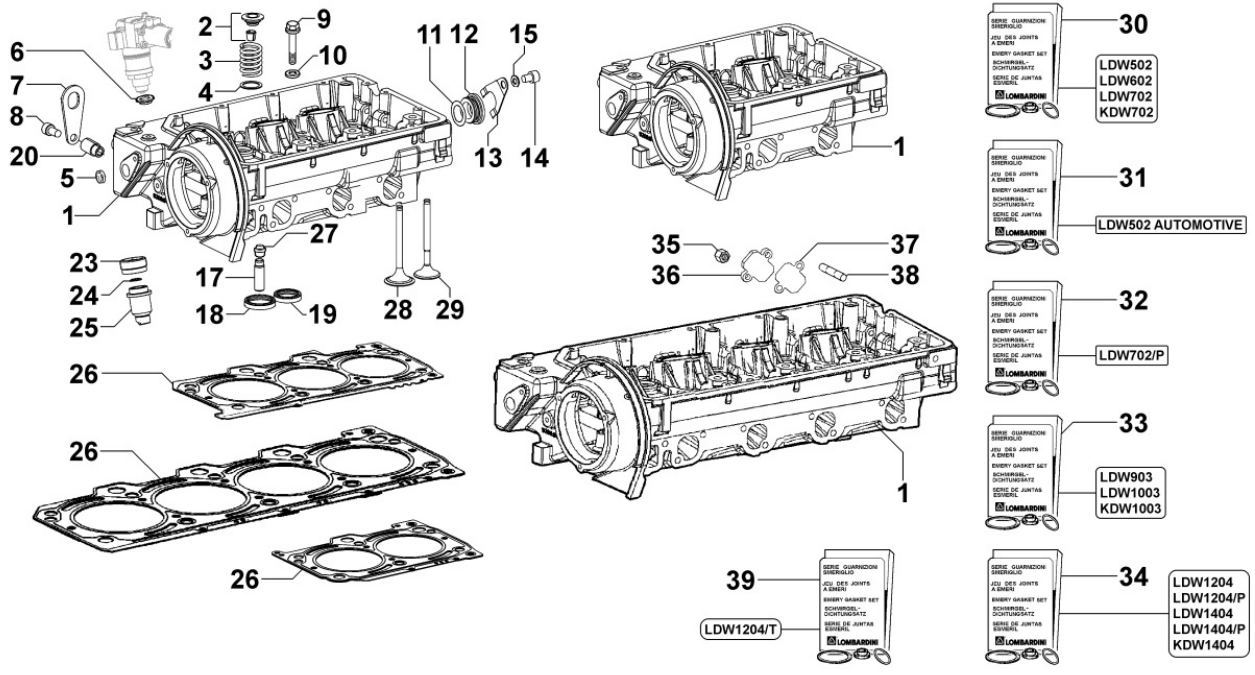

8021320791 - CYLINDER HEAD

Pos	Kit	Included In	Code	Description	Qty	Old Code	Tech. Info
1	(B)		ED0092007080-S	CYLINDER HEAD ASSY	1	ED0092009710-S	
2		(B)		803632...0	4/6/8*		
3		(B)		803632...0	4/6/8*		
4		(B)		803632...0	4/6/8*		
5		(A) (B)	ED0089900470-S	Shutter cap D18	2		
6			ED0059890070-S	SPARK ARRESTOR 2.430.190.002	3		
7			ED0085459390-S	LIFTING BRACKET	2		
8			ED0017700020-S	HEX.HEAD.SCR.M8X16-5739-	1		
9			ED0098202220-S	TORX BOLT M10X90 FOCS+	8		⚠
10			ED0076251300-S	WASHER D19/10.2 1.0 THK	8		
12			ED0089900220-S	PLUG D.30	1		
12				807932...0	1		
17		(A) (B)	ED0048452000-S	VALVE GUIDE	6		⚠
18		(A) (B)	ED0080001970-S	VALVE SEAT INLET	3	ED0080003210-S	
19		(A) (B)	ED0080002110-S	VALVE SEAT EXHAUST	3	ED0080003220-S	
23			ED0041300960-S	PRECHAMBER LOCKING NUT	3		
24			ED0035275170-S	PRECHAMBER SPACER	9		
25			ED0067250700-S	COMBUSTION PRECHAMBER	3		
26			ED0047300050-S	HEAD GASKET 1003 TH.1,53 STEEL	1		
26			ED0047308310-S	§ HEAD GASKET 1003 THICK.1,43 META.	1		
26			ED0047300120-S	HEAD GASKET 1003 THICK.1,63 META. (47308	1	ED0047308330-S	
27		(B)		803632...0	4/6/8*		
28		(B)		803632...0	2/3/4*		
29		(B)		803632...0	2/3/4*