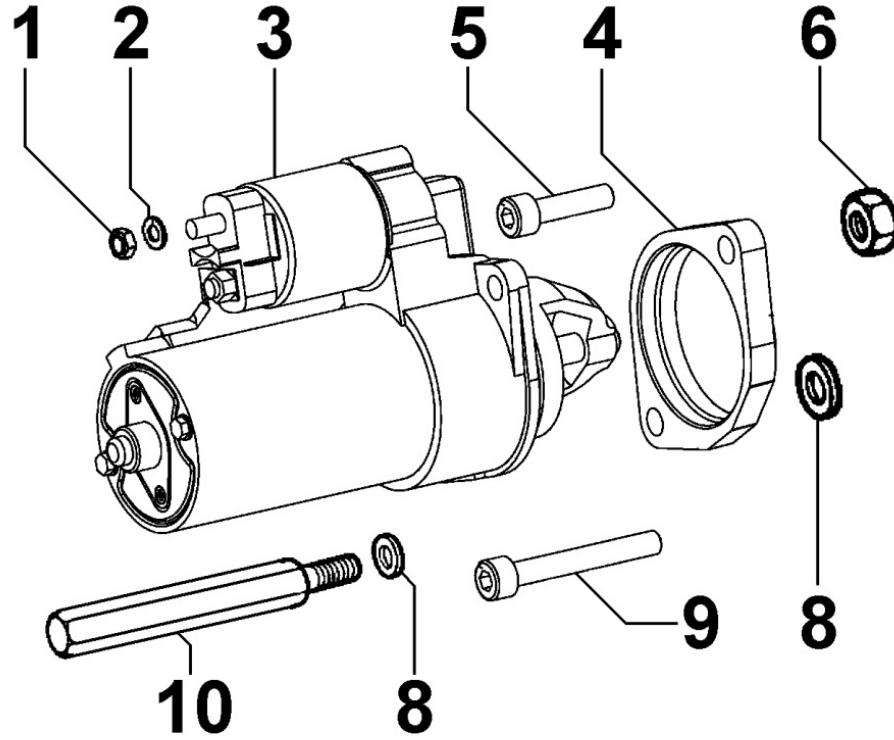

810132007I - STARTING MOTOR

Pos	Kit	Included In	Code	Description	Qty	Old Code	Tech. Info
1			ED0032400200-S	NUT M8X1,25 UNI 5589-6S+ZN.B	1		
2			ED0075650070-S	SPRING WASHER D14.2/8.2	1		
3			ED0058402240-S	STARTER MOTOR BOSCH 1.7KW 0001115035	1		
4			ED0038100240-S	FLANGE	1		
5			ED0097300460-S	SOC HEAD SCREW M10X35-5931.8G+ZN.B	2