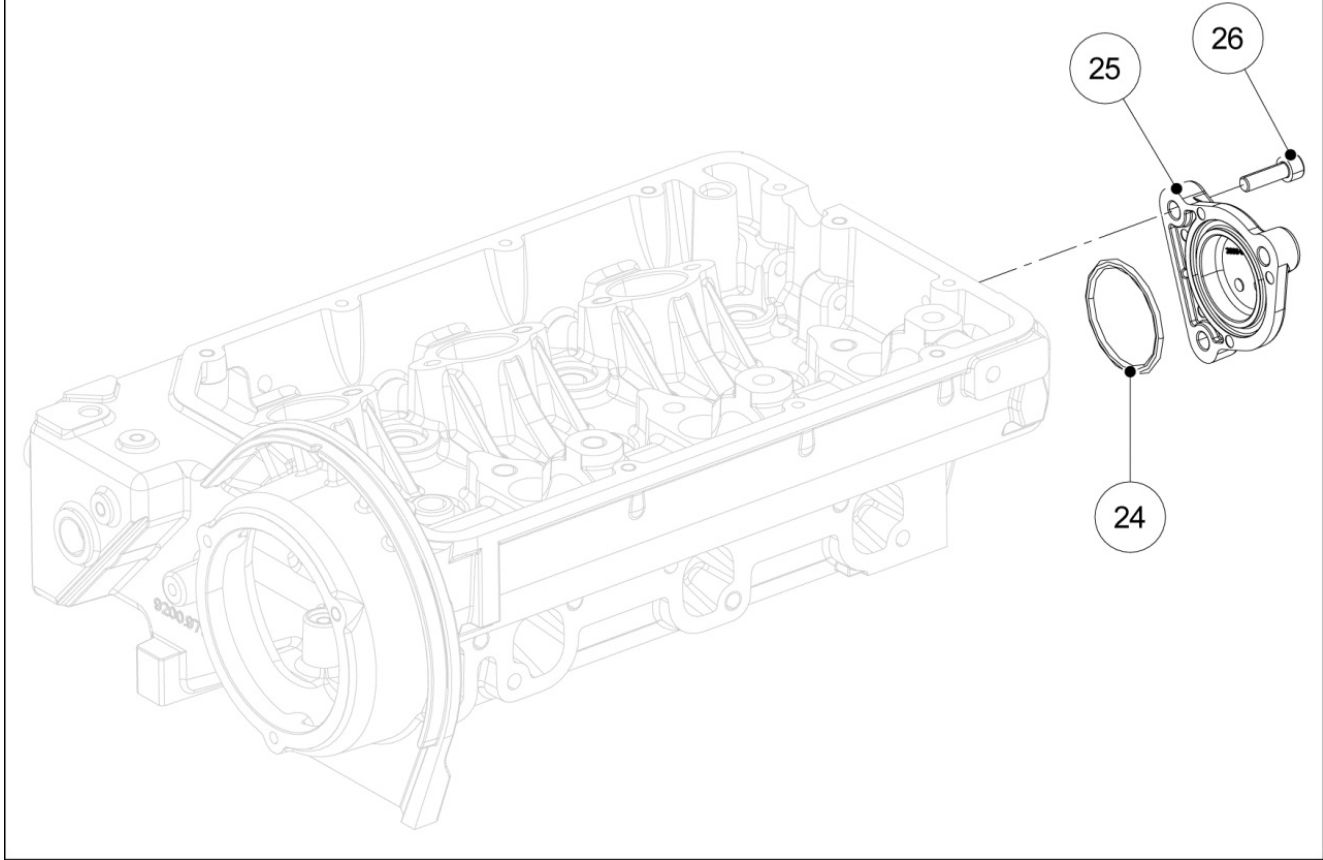

814032004I - HYDRAULIC PUMP ADAPTER ON 3rd PTO

TAB. | 140

Pos	Kit	Included In	Code	Description	Qty	Old Code	Tech. Info
24			ED0012002330-S	OR 40,95X2,62 U	1		
25			ED0038000260-S	THIRD PTO COVER	1		
26			ED0097304160-S	SOCKET HEAD SCREW M6X20 WITH DRYLOC	3