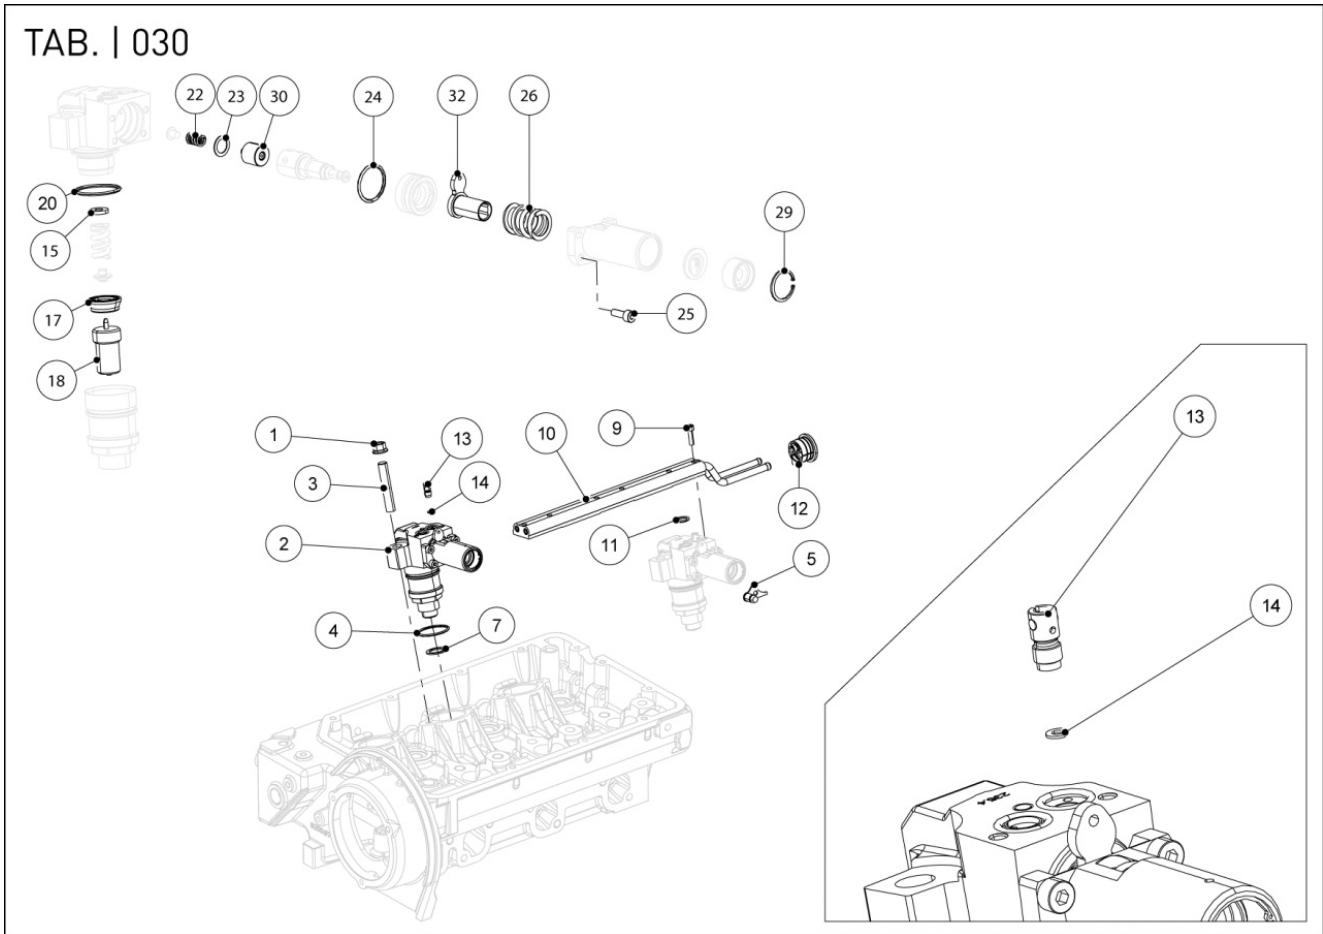

803032008I - INJECTION SYSTEM

Pos	Kit	Included In	Code	Description	Qty	Old Code	Tech. Info
1			ED0032401640-S	NUT	6		
2	(A)		ED0065902900-S	UNIT PUMP INJECTOR	3		⚠
3			ED0067802030-S	Stud M8X30 Fixing Unit Injector Pump	6		
5			ED0063707960-S	OVERFUEL SPRING ASSEMBLY PLATE	1		⚠
6				802132...0			
7			ED0046700820-S	COPPER WASHER 14X19X1	3		
8				803532...0			
9			ED0097303130-S	SOCKET HEAD SCREW M4X16 DIN 7984-12.9	6		⚠
10	(B)		ED0093759950-S	FUEL RAIL FOCS 3 CYL	1