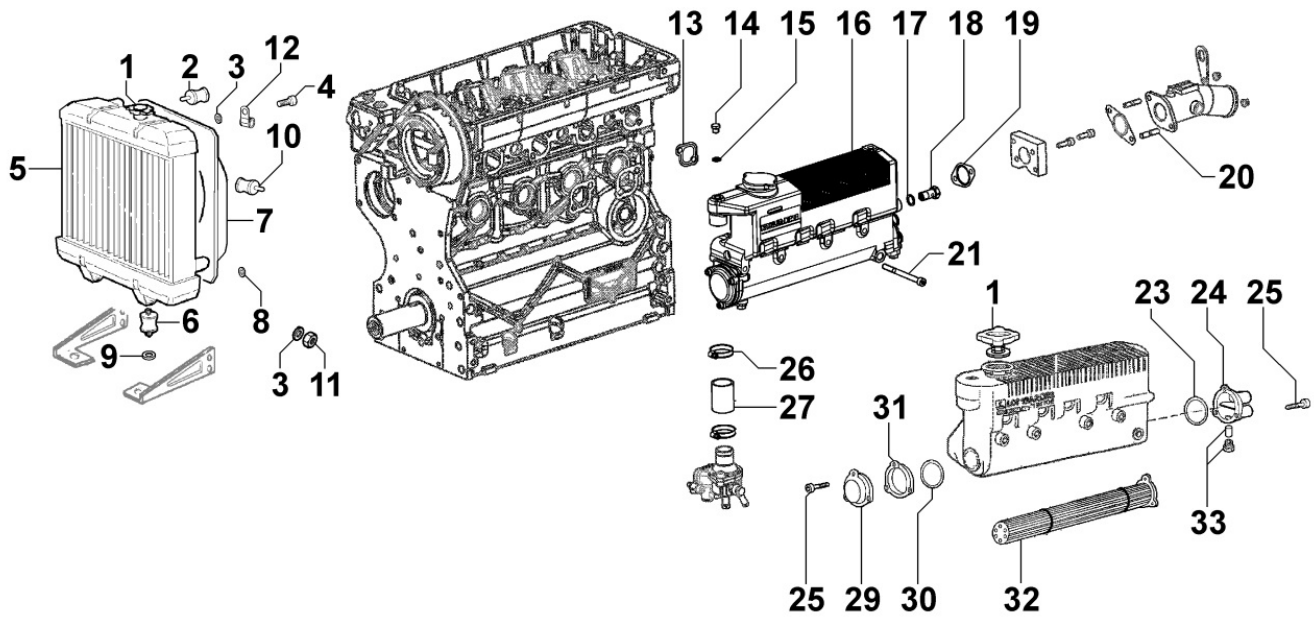

807332108I - WATER COOLER

Pos	Kit	Included In	Code	Description	Qty	Old Code	Tech. Info
2			ED0086361540-S	SHOCK ADSORBER. Diam.25	2		
3			ED0076250700-S	PLAIN WASHER 6X16X1	3		
4			ED0097300100-S	SOC HEAD CAP SCR M6X16L STEEL	3		
5	A		ED0073503210-S	TRIPLE PASS RADIATOR Alexon	1		
6		(B)	ED0086361450-S	SHOCK ADSORBER Diam.30	2		
7			ED0025697500-S	CONVEYOR PUSHER/SUCTION	1