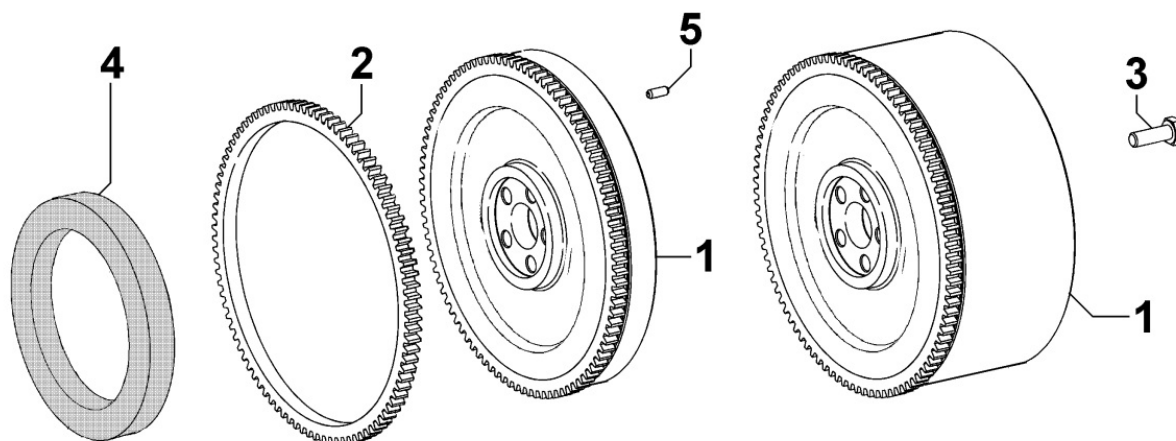

801232014I - FLYWHEEL

Pos	Kit	Included In	Code	Description	Qty	Old Code	Tech. Info
1	A	(B)	ED0098811490-S	FLYWHEEL 6" 1/2 ASSY	1		
2		(B)	ED0028160880-S	RING GEAR	1		
3			ED0017801050-S	BOLT M10X1,25X35-R12	5