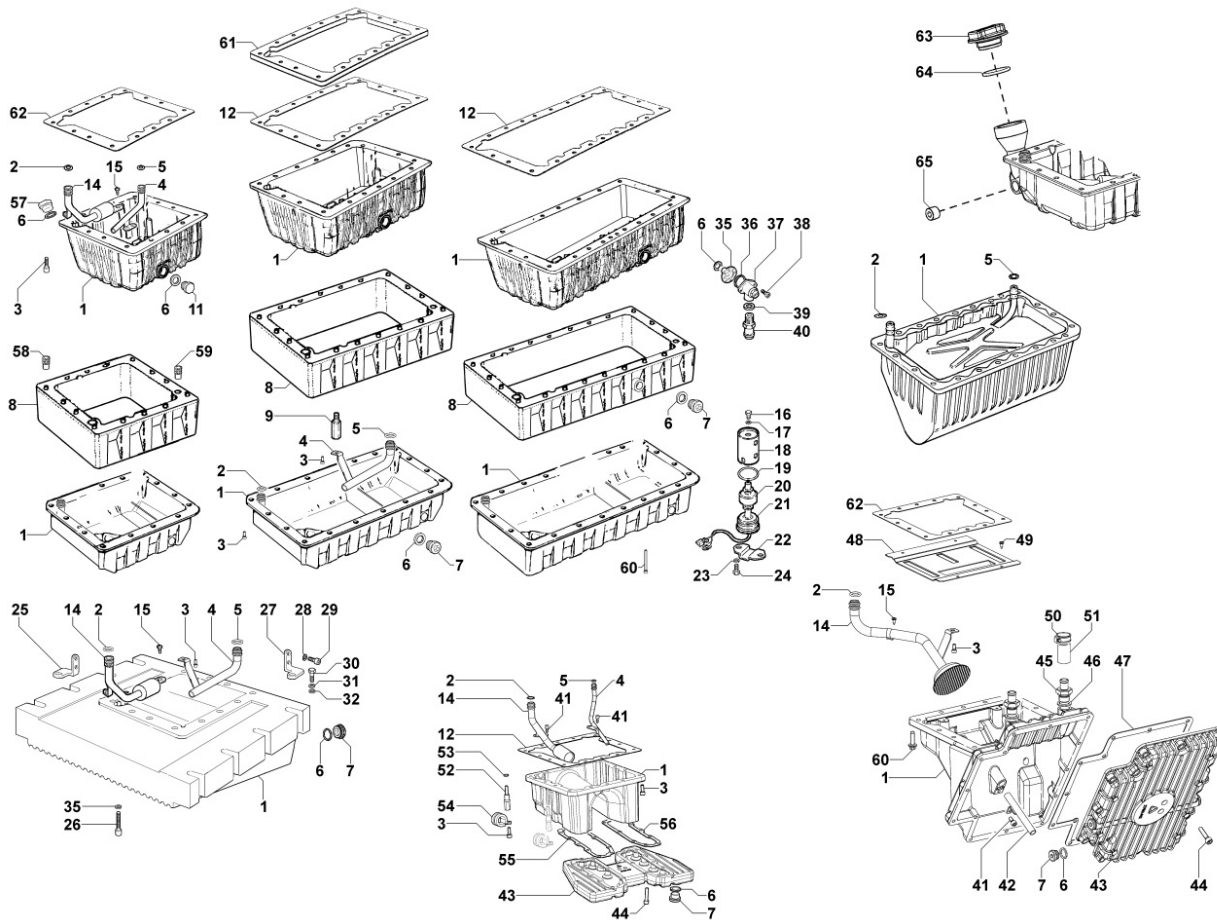

804132034I - OIL PAN

Pos	Kit	Included In	Code	Description	Qty	Old Code	Tech. Info
1			ED0066455380-S	OIL SUMP ASSY	1		▲
2			ED0012000300-S	OR 116-SILICONIC RUBBER	1		
3			ED0017601300-S	HEX FLANG HEAD SCRE M6X12-8.8+Zn.B	19		
4			ED0094852720-S	OIL RETURN PIPE	1		▲
5			ED0012002740-S	OR D.8X3 FOR OIL RETURN PIPE	1		▲
6		(A)	ED0046700880-S	CUPPER WASHER 18X24X1	2		▲
11		(A)	ED0090400350-S	OIL DRAIN PAN	2