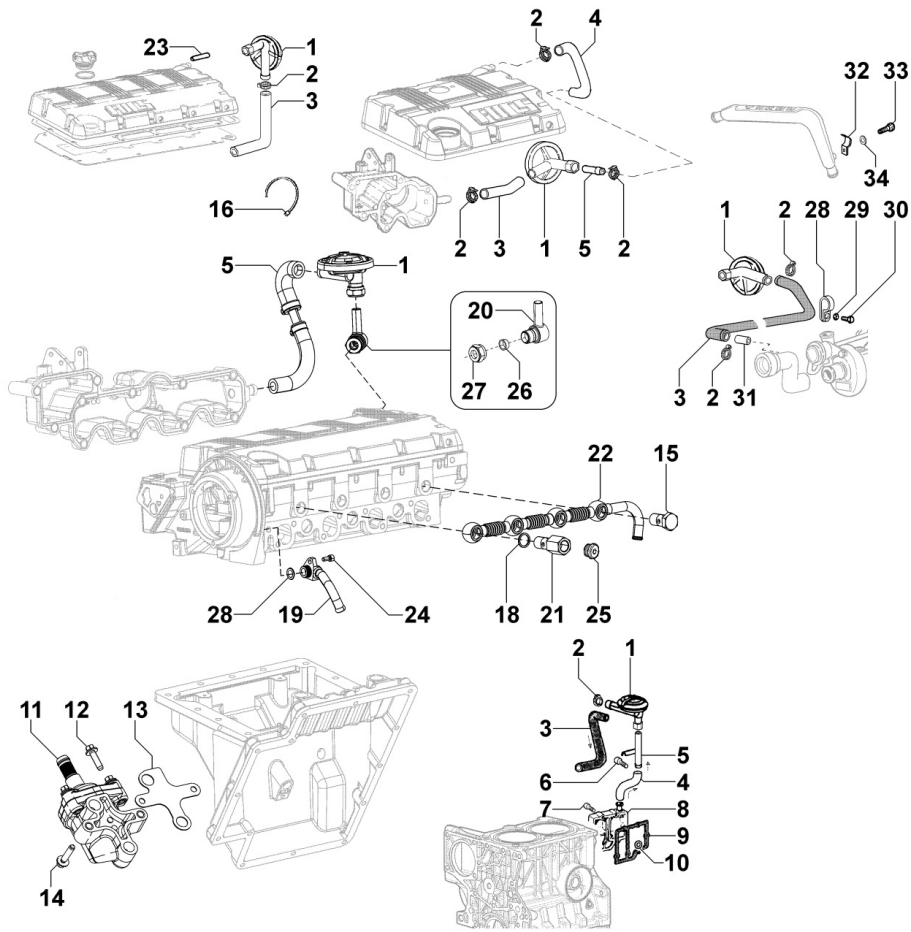

804532002I - BREATHER SYSTEM

Pos	Kit	Included In	Code	Description	Qty	Old Code	Tech. Info
1			ED0096800340-S	BREATHING VALVE ASSY	1		
2			ED0036301470-S	CLAMP d.12-22 SX9C W2	2		
3			ED0094000980-S	BLOW-BY DRAIN HOSE	1