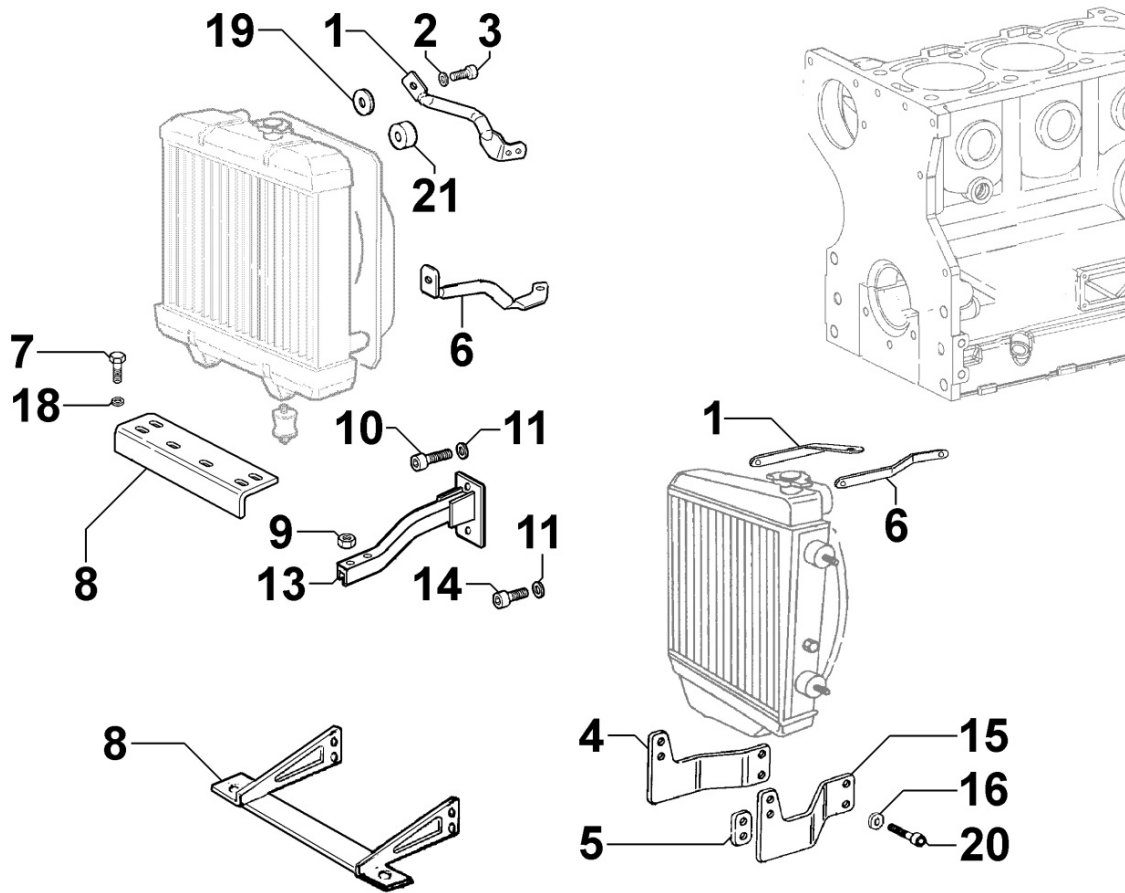

806732034I - FIXING FOR WATER COOLER

Pos	Kit	Included In	Code	Description	Qty	Old Code	Tech. Info
1			ED0092651600-S	RIGHT RADIATOR ROD	1		
2			ED0076250070-S	WASHER D12/6 1 THK	2		
3			ED0017600030-S	SCREW 6X12-5739-8G+ZN.B	2		
6			ED0092651910-S	LEFT RADIATOR ROD	1		⚠
7			ED0017701110-S	FLG.HEX HEAD SCREW M8X18	2		
8			ED0063600900-S	RADIATOR SUPPORT PLATE	1		
9			ED0032030750-S	LOCKNUT M.8 h.8,5	2		
10			ED0097322950-S	SOC HEAD SCREW M12X30-5931-8G+ZNB	2		
11			ED0076450070-S	SAFETY WASHER VS 12	4		
13			ED0085454390-S	RADIATOR MOUNTING BRACKET	2		
14			ED0097302630-S	SOC HEAD SCREW M12X20-5931.8G+Zn.B	2