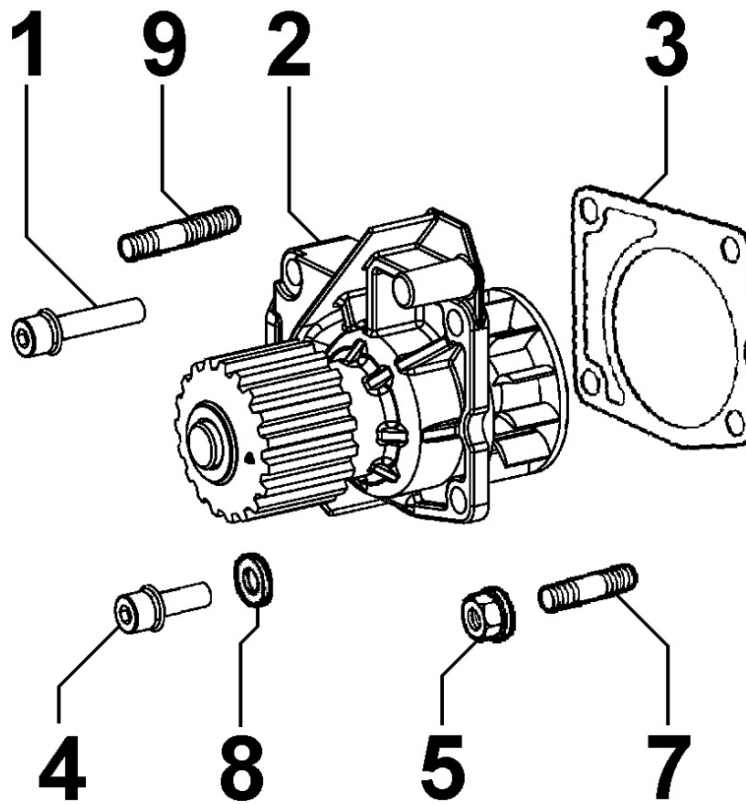

807732001I - WATER PUMP

Pos	Kit	Included In	Code	Description	Qty	Old Code	Tech. Info
1			ED0017701780-S	HEX FLANG HEAD M8x35 8G+Zn.B	2		
2			ED0065845400-S	WATER PUMP ASSLY	1		
3			ED0045802150-S	WATER PUMP GASKET STEEL FOAM	1		
4			ED0017701600-S	HEX FLANG HEAD M8x16-8G+ZN.B	2