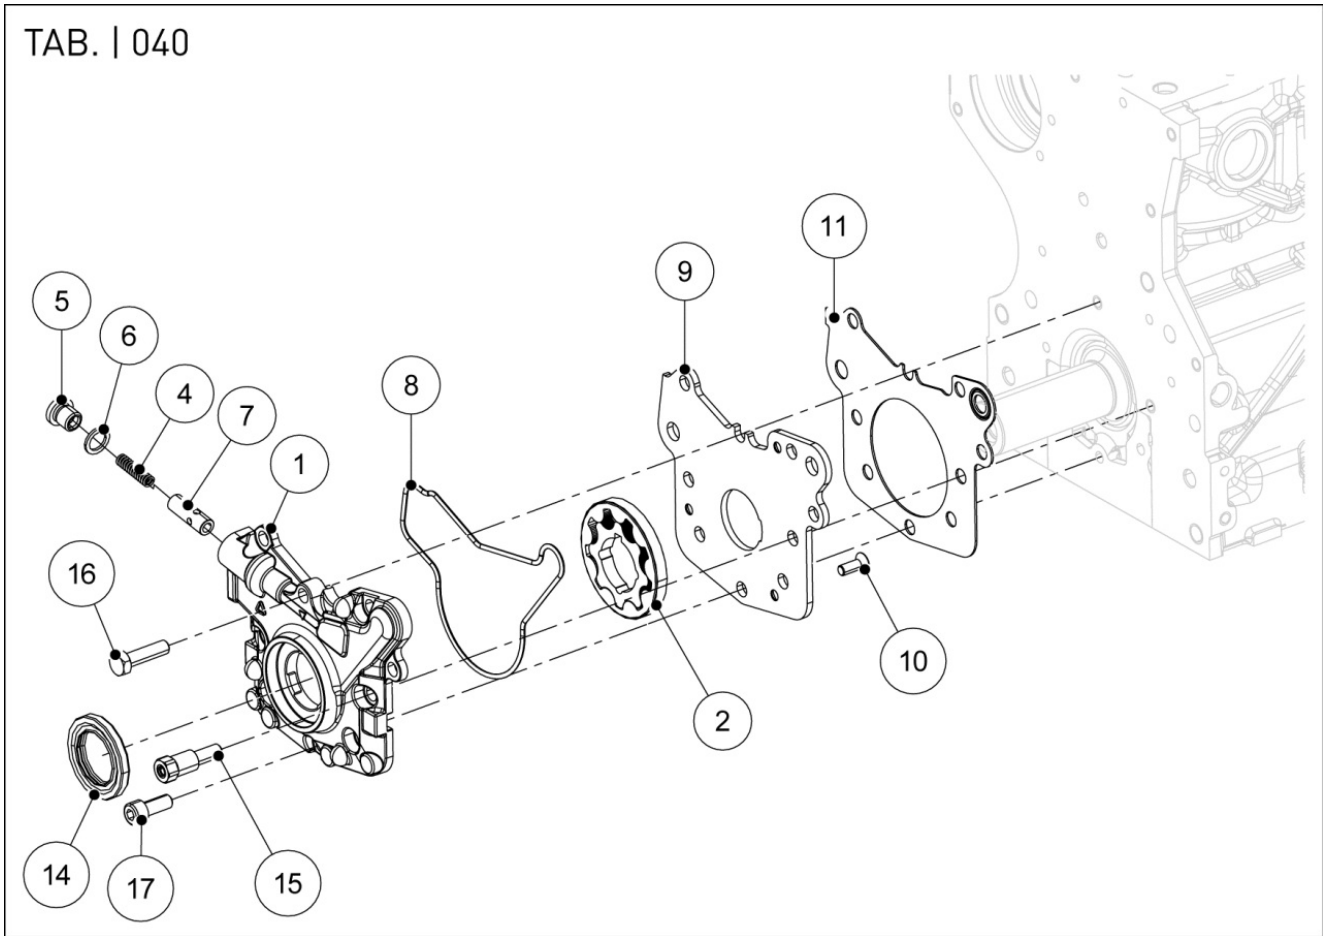

804032015I - OIL PUMP

TAB. | 040

Pos	Kit	Included In	Code	Description	Qty	Old Code	Tech. Info
1	(A)		ED0066050960-S	*OIL PUMP ASSY	1		▲
2		(A)	ED0077501050-S	ROTOR	1		
4		(A)	ED0056250080-S	BY PASS SPRING	1		
5		(A)	ED0090150050-S	BY PASS VALVE PLUG	1		
6		(A)	ED0046700600-S	COPPER WASHER	1		▲
7		(A)	ED0064950450-S	BY PASS VALVE PISTON	1		
8		(A)	ED0012002920-S	OIL PUMP COVER GASKET	1		▲
9		(A)		POS. 1			
10		(A)	ED0098000610-S	CAPSCREW	3		
11		(A)	ED0045802160-S	*OIL PUMP GASKET	1	ED0045802240-S	
14			ED0012133430-S	OIL SEAL 32X50X6 PER AL	1		▲
15			ED0098651740-S	SPECIAL SCREW	2		
16			ED0017700070-S	HEX SCREW M8X30-5737-8G+ZN.B	1		
17			ED0097320740-S	SOC HEAD SCR M8X20L UNI5931 ST	6		