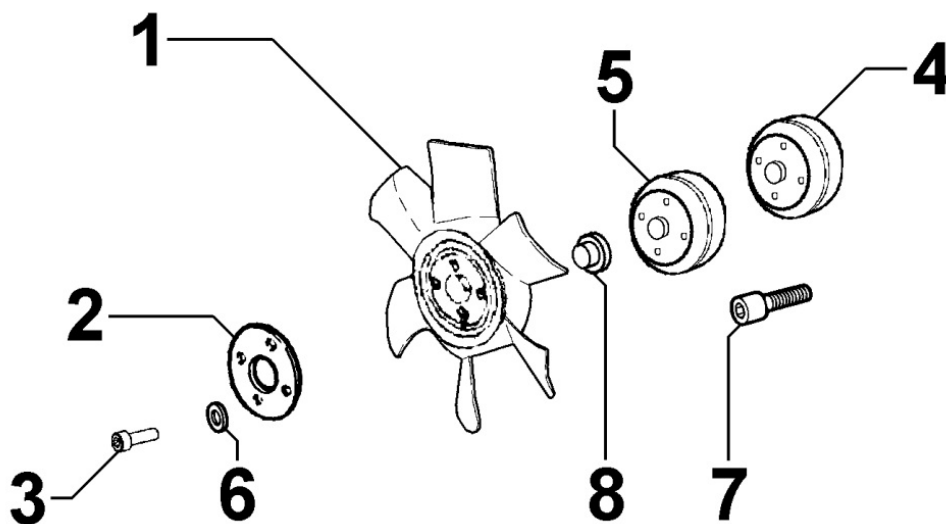

807132012I - COOLING FAN

Pos	Kit	Included In	Code	Description	Qty	Old Code	Tech. Info
1			ED0097183240-S	PUSHER FAN D.350 BLACK	1		
2			ED0062751470-S	FAN PLATE	1		
3			ED0097300210-S	SOC HEAD SCREW M6X70-5931-8G+ZN.B	4		
4			ED0038100930-S	INTERMEDIATE FAN FLANGE	1