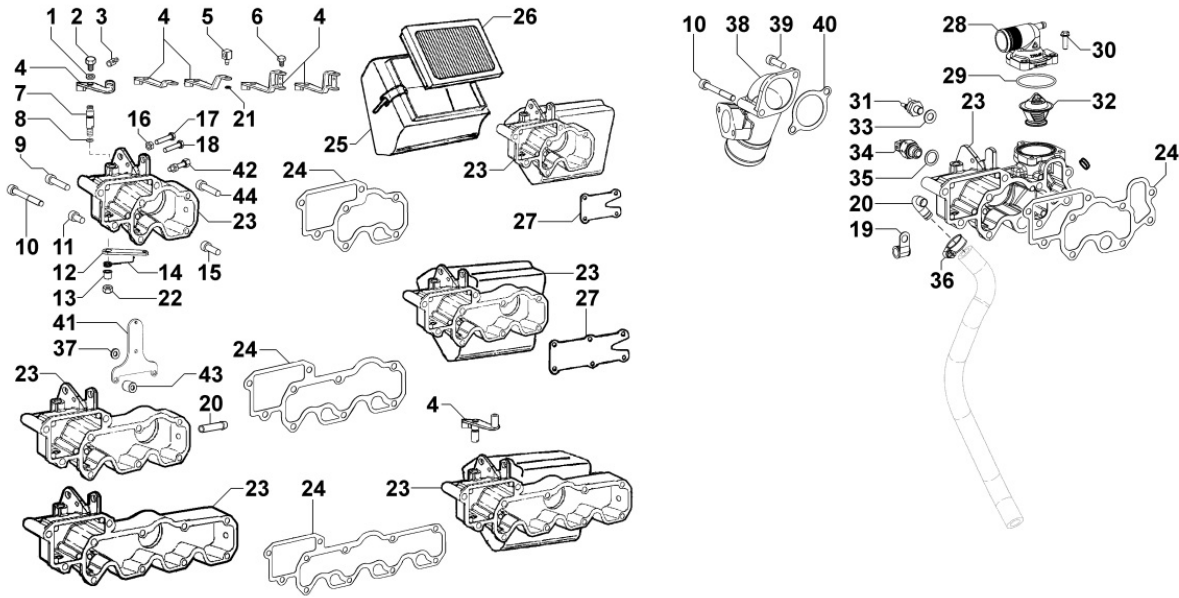

808032149I - AIR INLET MANIFOLD / AIR FILTER

Pos	Kit	Included In	Code	Description	Qty	Old Code	Tech. Info
1			ED0076252850-S	WASHER D.5,3 x D.14x1	1		
2			ED0017550010-S	HEX HEAD SCREW M5X8 5739-8G+ZN.B	1		
4			ED0052013390-S	ACCELERATOR LEVER	1		⚠
7			ED0061405500-S	ACCELERATOR LEVER PIN	1		⚠
8		(B)	ED0012000520-S	O RING	1		⚠
9			ED0097300310-S	SOC HEAD CAP SCR M8X40L 1	2		
10			ED0097300350-S	SOC HEAD SCREW M8X65-5931.8G+ZN.B	7		
12		(B)	ED0052006740-S	INTERNAL ACCELERATOR LEVER	1		
13		(B)	ED0019570140-S	BUSH	1		
14		(B)	ED0056600650-S	Spring for accelerator lever	1		⚠
16			ED0033002730-S	Antitampering screw M6 1.2KGM	1		
16		(B)	ED0032400080-S	NUT M6-CI.8 type 1-ISO	1		
18			ED0097651220-S	GRUB SCREW 6X30 UNI5923-45H	1		
18		(B)	ED0017600290-S	HEX HEAD SCREW M6X30-5739-8G+ZN.B	1		
22			ED0032030500-S	SELF LOCKING NUT M6 X 1	1		
23			ED0087412370-S	SUP.FT.ARIA 3CIL TUBO BLOW BY	1		
24			ED0044200810-S	INTAKE MANIFOLD GASKET	1		
25			ED0026051000-S	AIR FILTER COVER	1		⚠
26			ED0021751640-S	AIR CLEANER CARTRIDGE	1		⚠