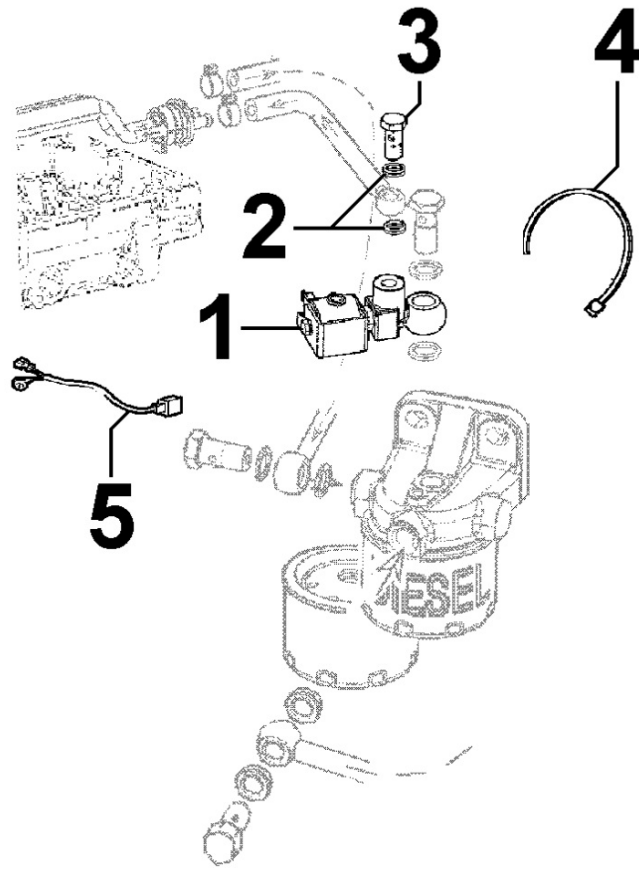

805232003I - ELECTROVALVE

Pos	Kit	Included In	Code	Description	Qty	Old Code	Tech. Info
1			ED0035871190-S	SOLENOID FUEL STOP VALVE MOD.5254 NF	1		
2			ED0046700590-S	COPPER WASHER D14/10.2 1.	2		
3			ED0019011930-S	UNION BOLT M 10	1		
4			ED0024710060-S	NYLON COLLAR	1