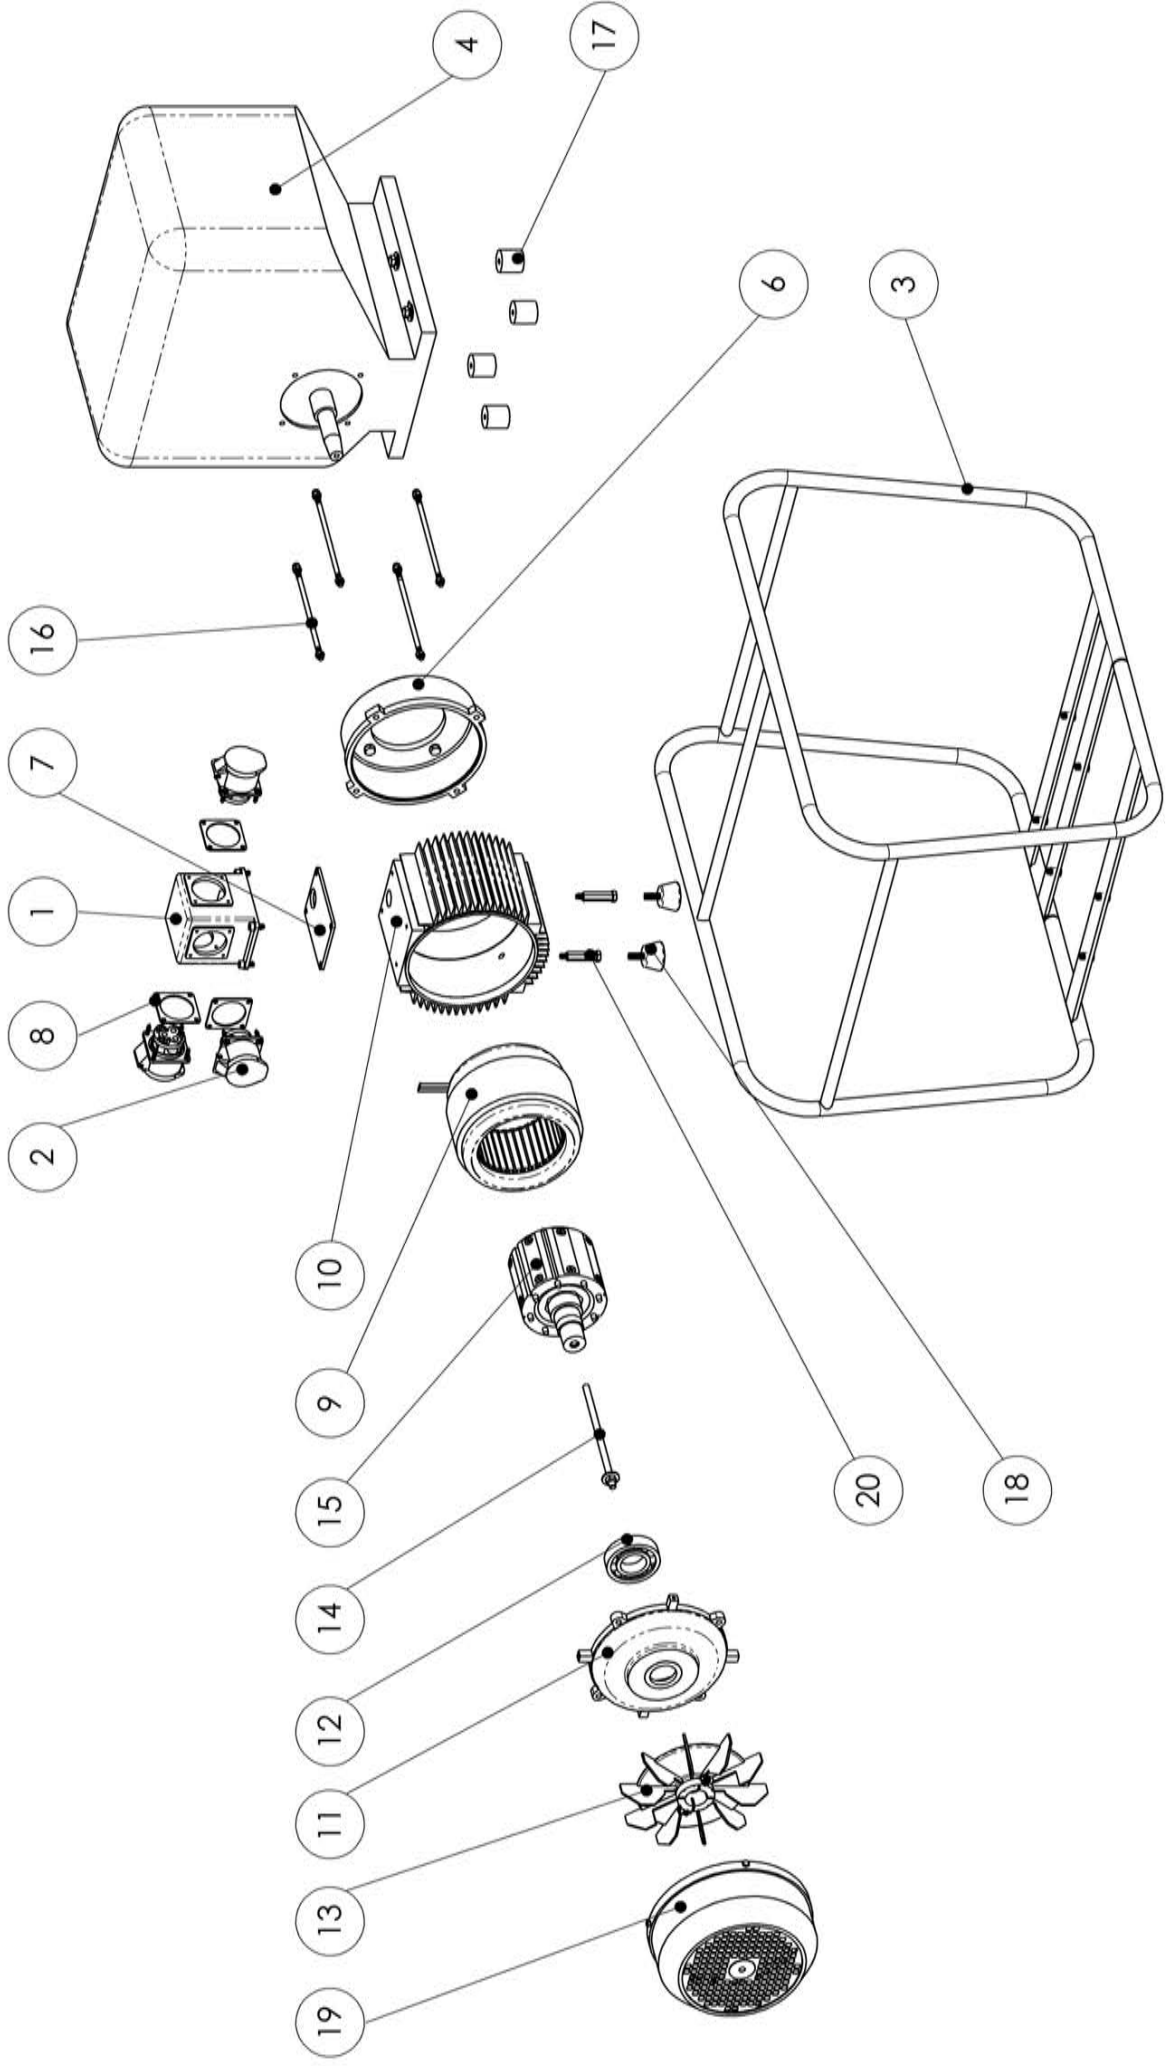

FUG33 HONDA SERVICE PARTS
PACLI10.044

	PACLITE	Rev. nº 0	
	SPARE PARTS LIST	Date: 11/05/2009	
	HIGH FREQUENCY GENERATOR FUG - 33 HONDA (YELLOW)		PACLI 10.044
QTY.	DENOMINATION	DRAW N°	CODE
1	PLASTIC BOX CONNECTOR	1	PACLI 30.248
3	SWITCH SOCKET 50V 32A	2	PACLI 65.005
1	CHASSIS	3	PACLI 53.502
1	PETROL MOTOR HONDA GX 270 VX (9HP)	4	PACLI 21.003
1	PETROL MOTOR FIXATION SUPPORT	6	PACLI 30.174.1
1	PLASTIC JOINT RUBBER BOX	7	PACLI 76.081
3	SOCKET JOINT	8	PACLI 56.018
1	ASSY STATOR GENERATOR COMP.	9	PACLI 24.075
1	GENERATOR HOUSING	10	PACLI 30.277.1
1	GENERATOR BEARING COVER SEAT	11	PACLI 30.170.1
1	BEARING	12	PACLI 75.045
1	FAN WITH HOSE CLAMP	13	PACLI 33.006
1	BOLT JOINT ROTOR SET	14	PACLI 84.126
1	ROTOR SET (GENERATOR)	15	PACLI 26.053
4	BOLT JOINT M6x172	16	PACLI 84.125
4	SILENBLOC 30x30xM8 (FEMALE-FEMALE)	17	PACLI 56.028
2	SILENBLOC 30x30xM8 (MALE-FEMALE)	18	PACLI 56.031
1	FAN COVER	19	PACLI 48.010
2	BOLT JOINT M6xH40xM8	20	PACLI 84.188