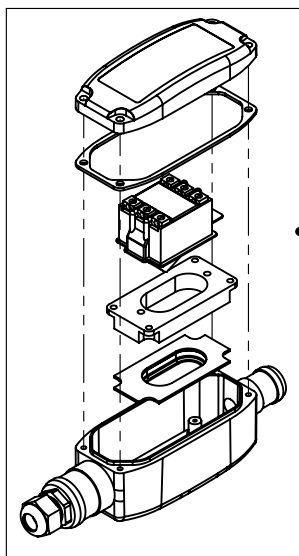

# **PACLITE** VX PREMIUM Equipment

- 30.327.1 (NO SWITCH) VX40
- 30.328.1 (SWITCH) VX40
- 30.331.1 (NO SWITCH) VX45
- 30.332.1 (SWITCH) VX45**

60.007.H07.3PH.10

## POKER HEAD SET

- 22.092 (VXPREMIUM 40)
- 22.129 (VXPREMIUM 45)