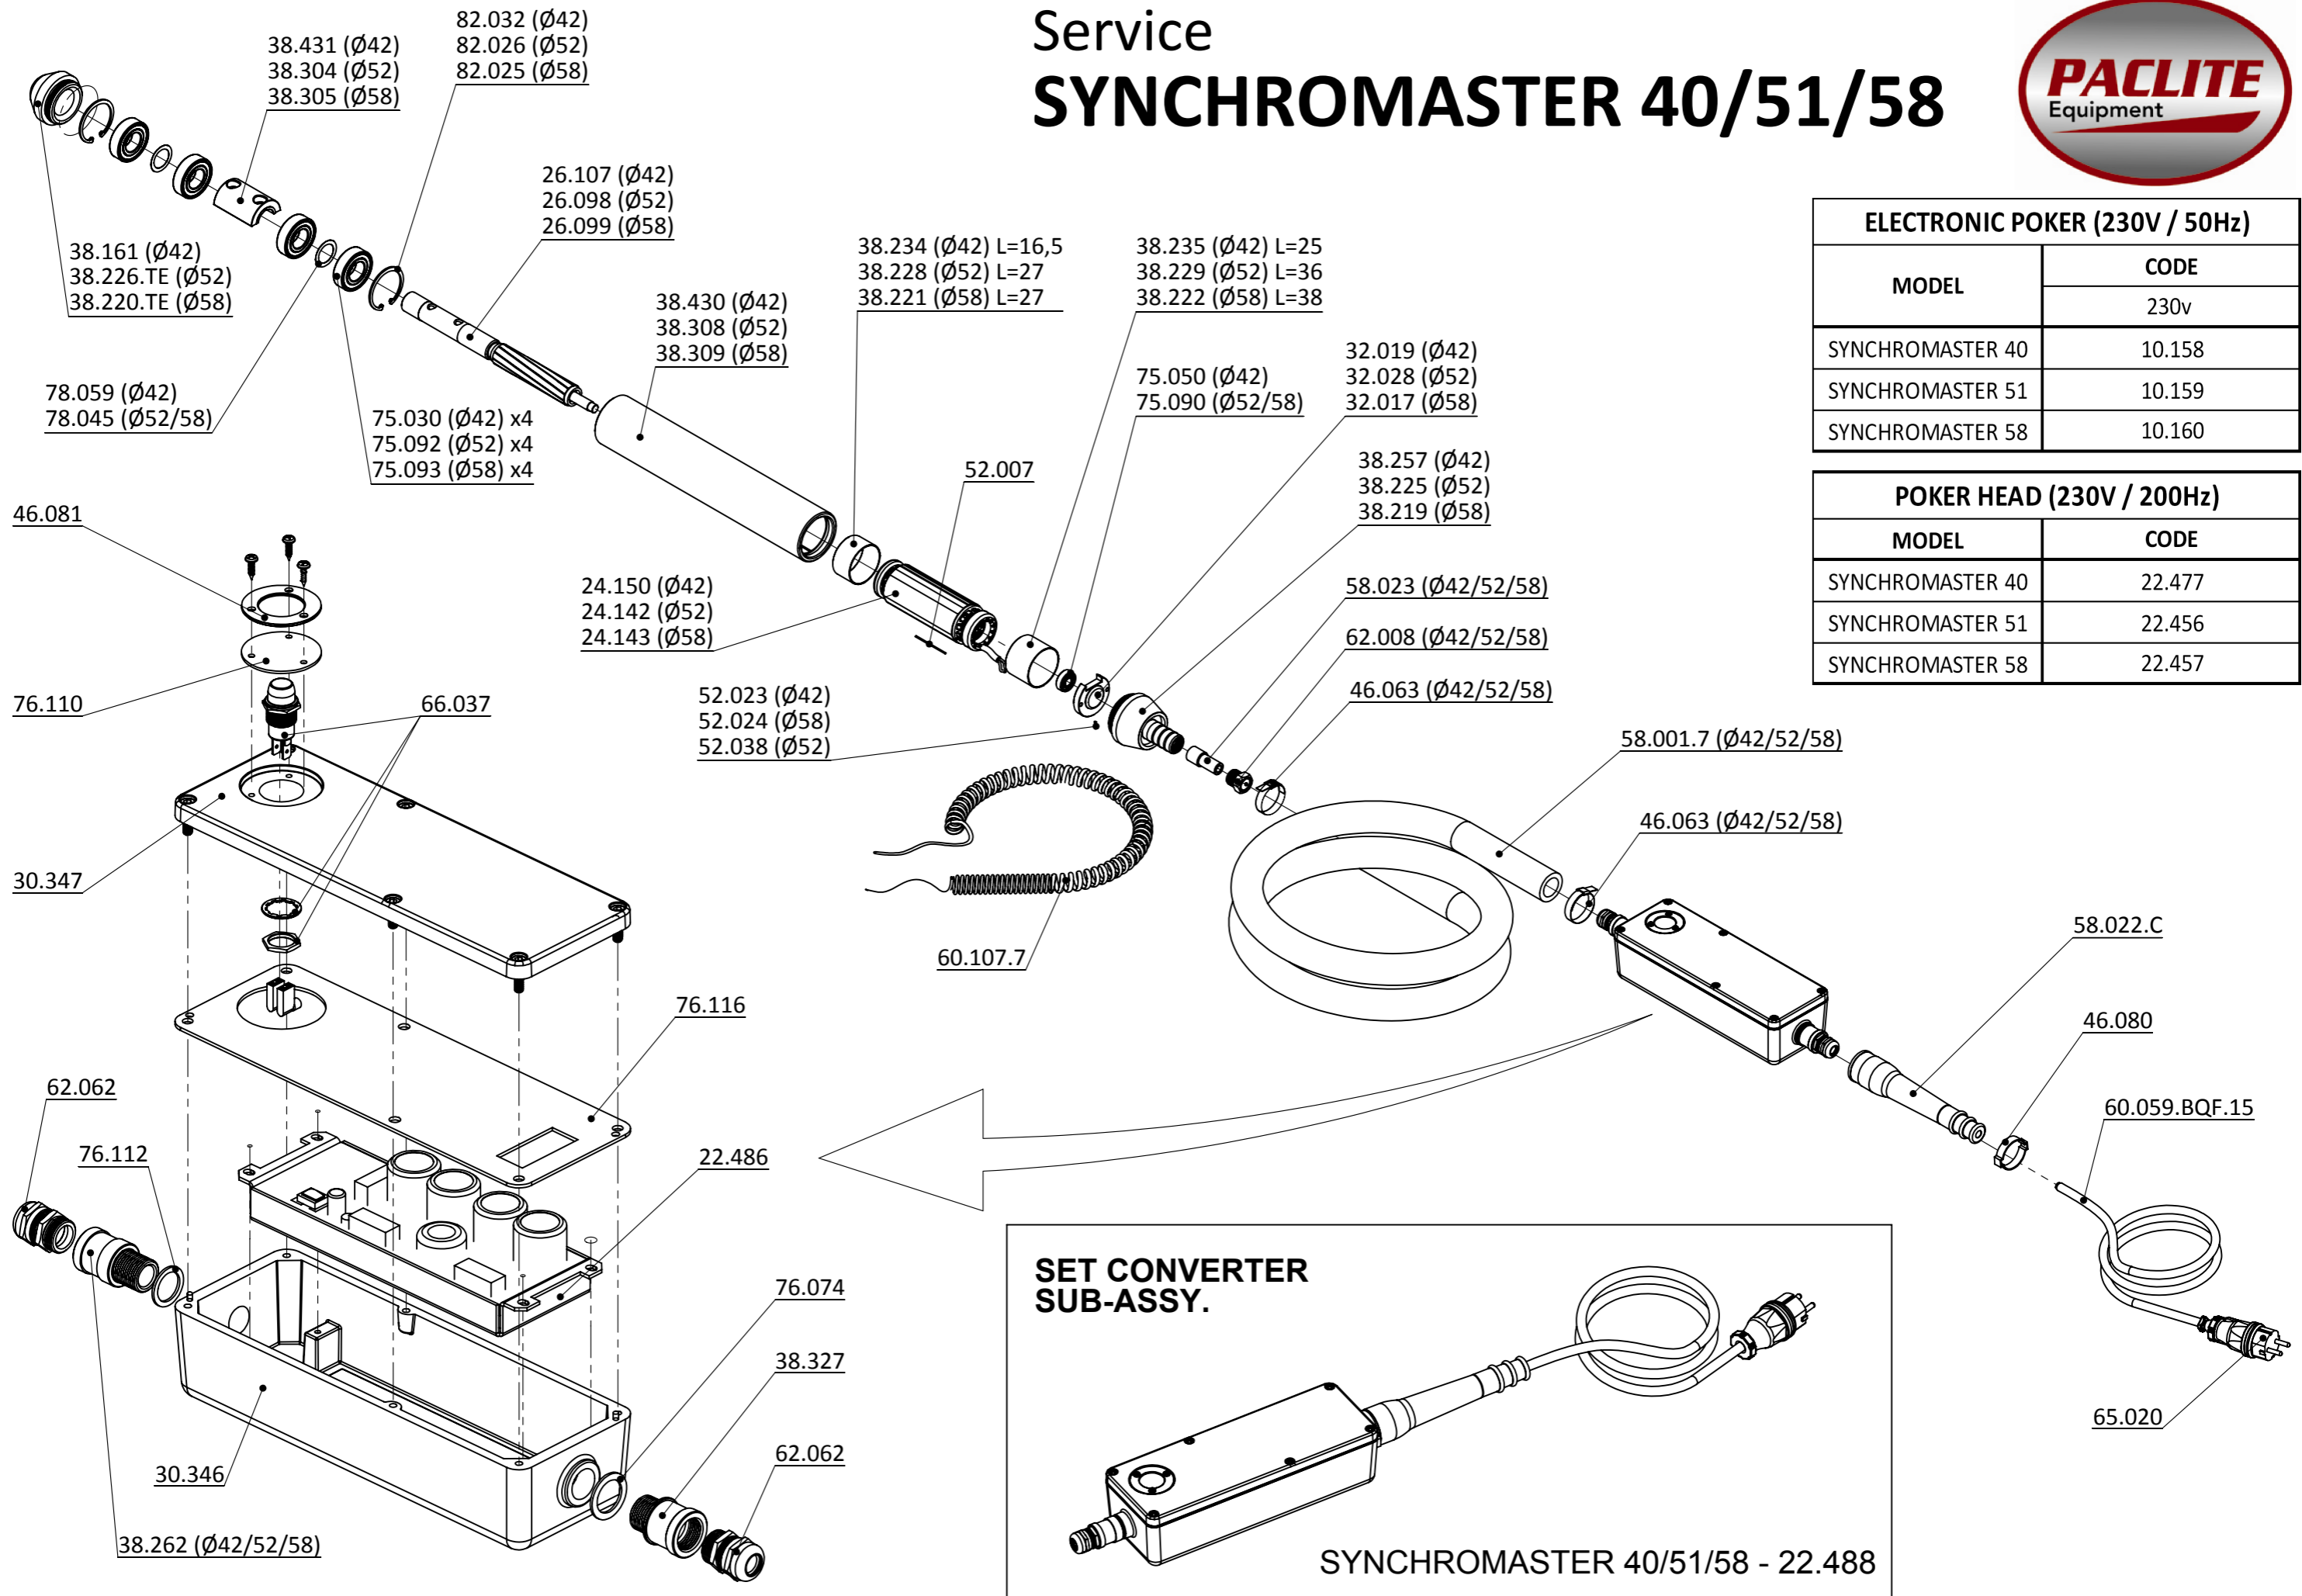

Service SYNCHROMASTER 40/51/58

ELECTRONIC POKER (230V / 50Hz)	
MODEL	CODE
	230v
SYNCHROMASTER 40	10.158
SYNCHROMASTER 51	10.159
SYNCHROMASTER 58	10.160

POKER HEAD (230V / 200Hz)	
MODEL	CODE
SYNCHROMASTER 40	22.477
SYNCHROMASTER 51	22.456
SYNCHROMASTER 58	22.457