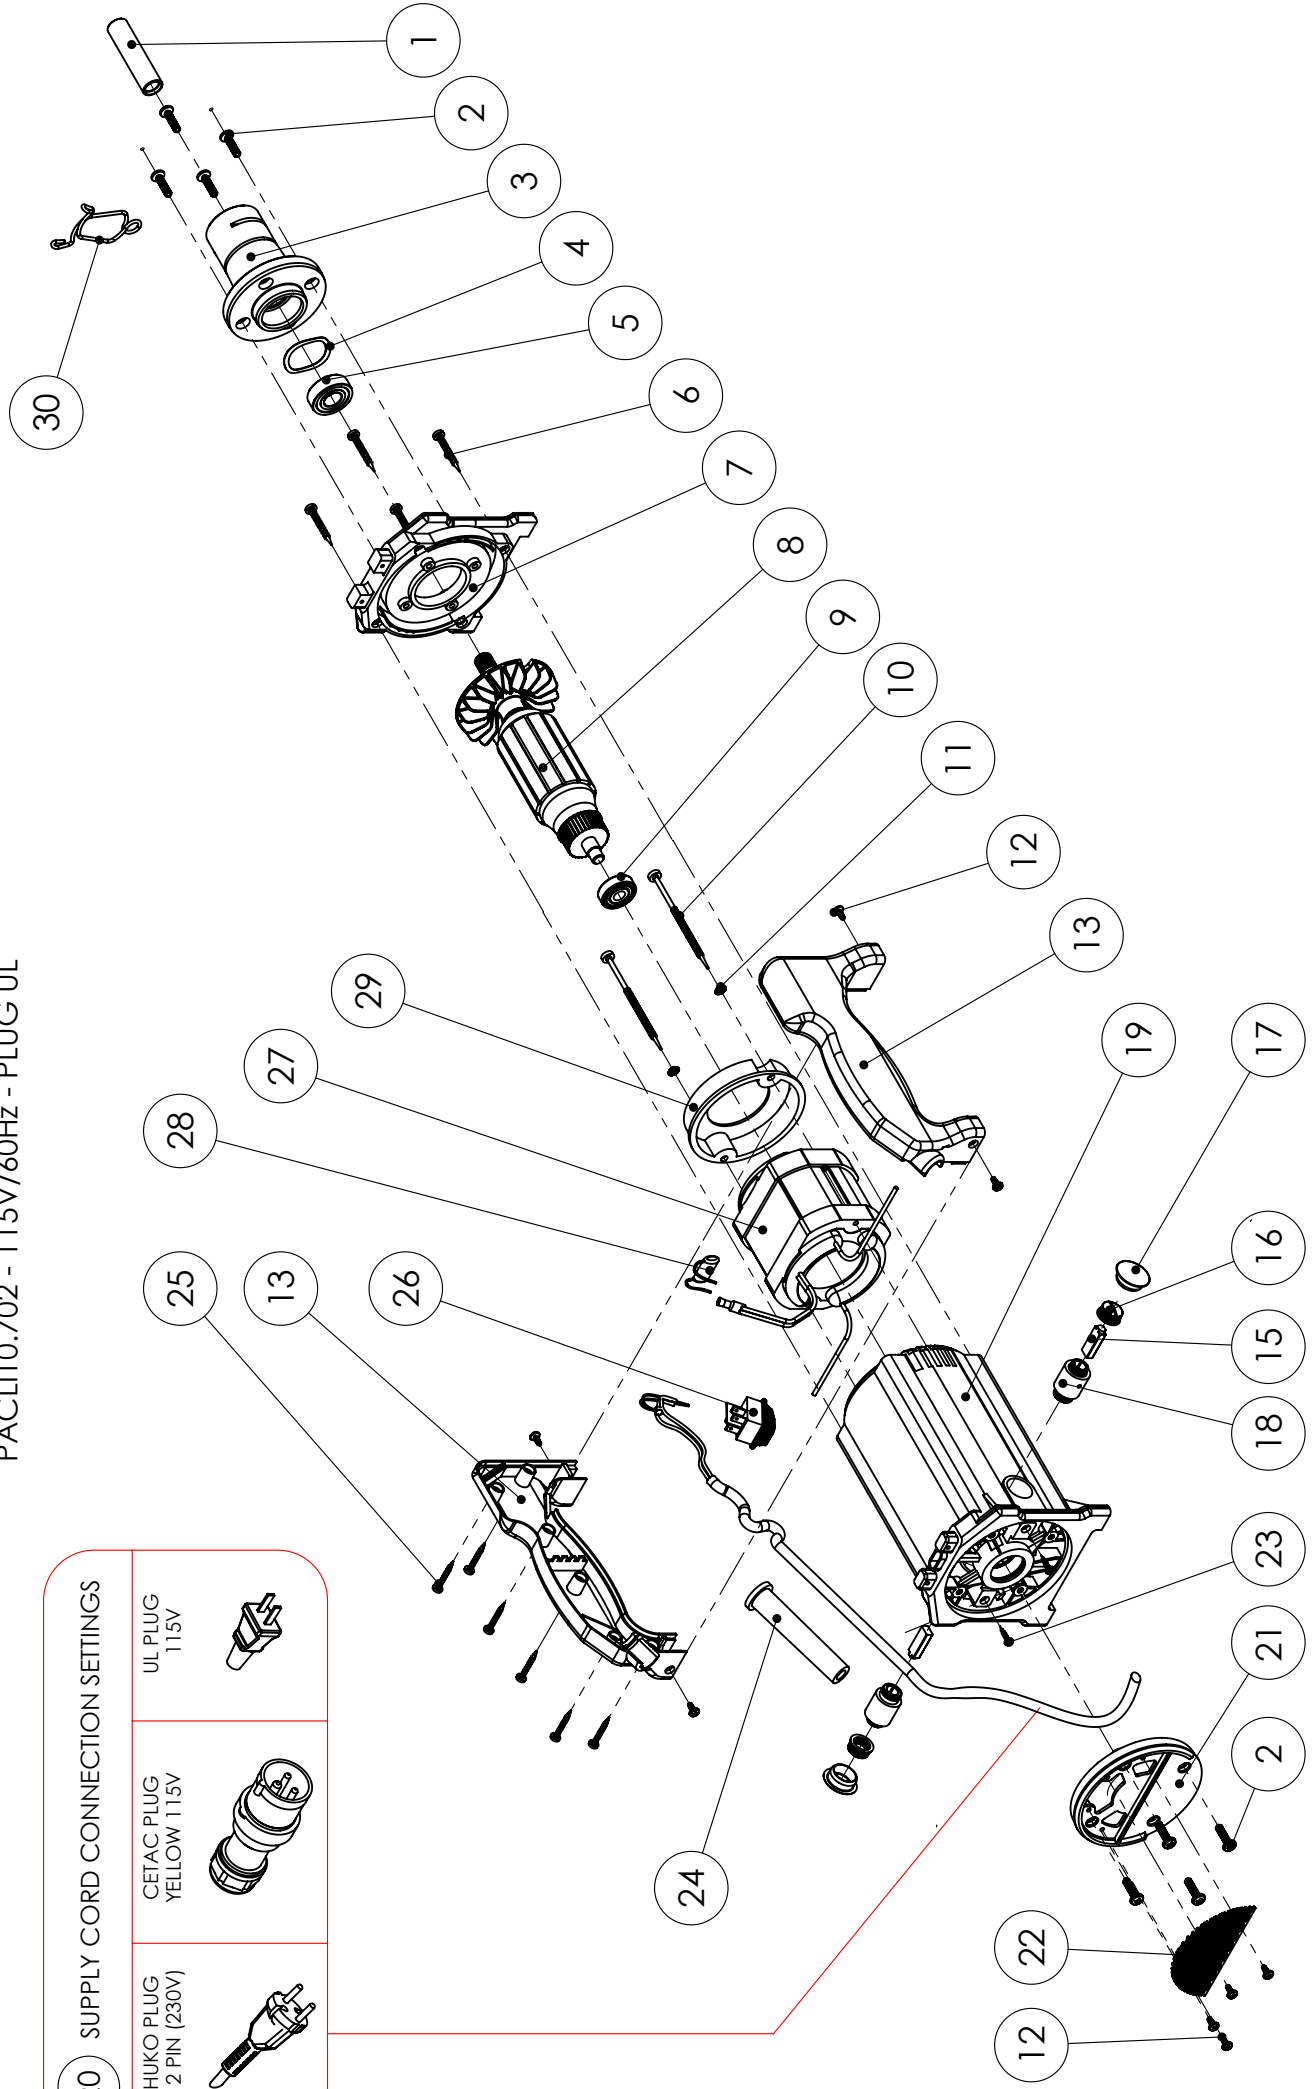

MULTIVIB (ROUND HOUSING TYPE) SERVICE PARTS

PACLI10.700 - CE 230V/50Hz - SCHUKO PLUG 2PIN
PACLI10.701 - 115V/60Hz - PLUG CETAC YELLOW
PACLI10.702 - 115V/60Hz - PLUG UL

20 SUPPLY CORD CONNECTION SETTINGS

SCHUKO PLUG CE 2 PIN (230V)	CETAC PLUG YELLOW 115V	UL PLUG 115V

PACLITE		Rev. nº 0	
SPARE LIST		Date: 07/05/2009	
UNIVERSAL MOTOR MULTIVIB (YELLOW COLOUR)			
(CE 230V 50Hz) EUROPEAN COMMUNITY (CE) (PLUG 2 PIN)			PACLI 10.700
(115V 60Hz) E) (PLUG CETAC YELLOW)			PACLI 10.701
(115V 60Hz) E) (PLUG UL)			PACLI 10.702
QTY.	DENOMINATION	DRAW Nº	CODE
1	HEXAGON FEMALE	1	PACLI 38.135
8	SCREW DIN 7981 Ø 5,5x22	2	PACLI 84.933
1	HOSE FIXATION SPINDLE	3	PACLI 30.084
1	COMPENSATION WAVY WASHER Ø 35	4	PACLI 78.072
1	BEARING 6202-ZZ 15.35.11	5	PACLI 75.089
4	SCREW DIN 7981 Ø 5,5x38	6	PACLI 84.934
1	YELLOW FRONT COVER HOUSING	7	PACLI 30.090.1
1	ROTOR COMPLETE (230V 50Hz)	8	PACLI 26.102
1	ROTOR COMPLETE (115V 60Hz)	8	PACLI 26.103
1	BEARING 6200-ZZ 10.30.9	9	PACLI 75.025
2	SCREW DIN 7505-B Ø 5x100	10	PACLI 84.960
2	WASHER DIN 6798 M5	11	PACLI 78.061
8	SCREW DIN 7981 Ø 4,2x9,5	12	PACLI 84.932
1	YELLOW HANDLE HOUSING	13	PACLI 30.093.1
2	BRUSHES	15	PACLI 63.021
2	BRUSH HOLDER PLUG	16	PACLI 72.033
2	PLUG COVER BRUSH	17	PACLI 72.082
2	BRUSH HOLDER	18	PACLI 64.003
1	YELLOW HOUSING	19	PACLI 30.091.1
1	CONNECTION WIRE WITH PLUG 2Ph+T x 1.5 (2 PIN) (1 MTR.LONG)	20	PACLI 60.065.1
1	CONNECTION WIRE WITH PLUG 2Ph+T x 1.5 (CETAC YELLOW) (1 MTR.LONG)	20	PACLI 60.123.1
1	CONNECTION WIRE WITH PLUG 2Ph+T x 1.5 (UL) (1 MTR.LONG)	20	PACLI 60.114
1	YELLOW REAR COVER HOUSING	21	PACLI 30.092.1
1	VENTILATION GRILLE	22	PACLI 46.079
2	SCREW DIN 7505-B Ø 3,5x16	23	PACLI 84.958
1	SMUGGLER CABLE Ø 11	24	PACLI 56.013
6	SCREW DIN 7505-B Ø 4x30	25	PACLI 84.955
1	SWITCH	26	PACLI 66.032
1	STATOR COMPLETE (230V 50Hz)	27	PACLI 24.136
1	STATOR COMPLETE (115V 60Hz)	27	PACLI 24.137
1	POLIESTER CONDENSER 470NF/275V 10% R=22,5x2	28	PACLI 68.004
1	DEFLECTOR MOTOR	29	PACLI 30.094
1	KIT FIXATION HOSE SPRING - MOTOR	30	PACLI 44.012