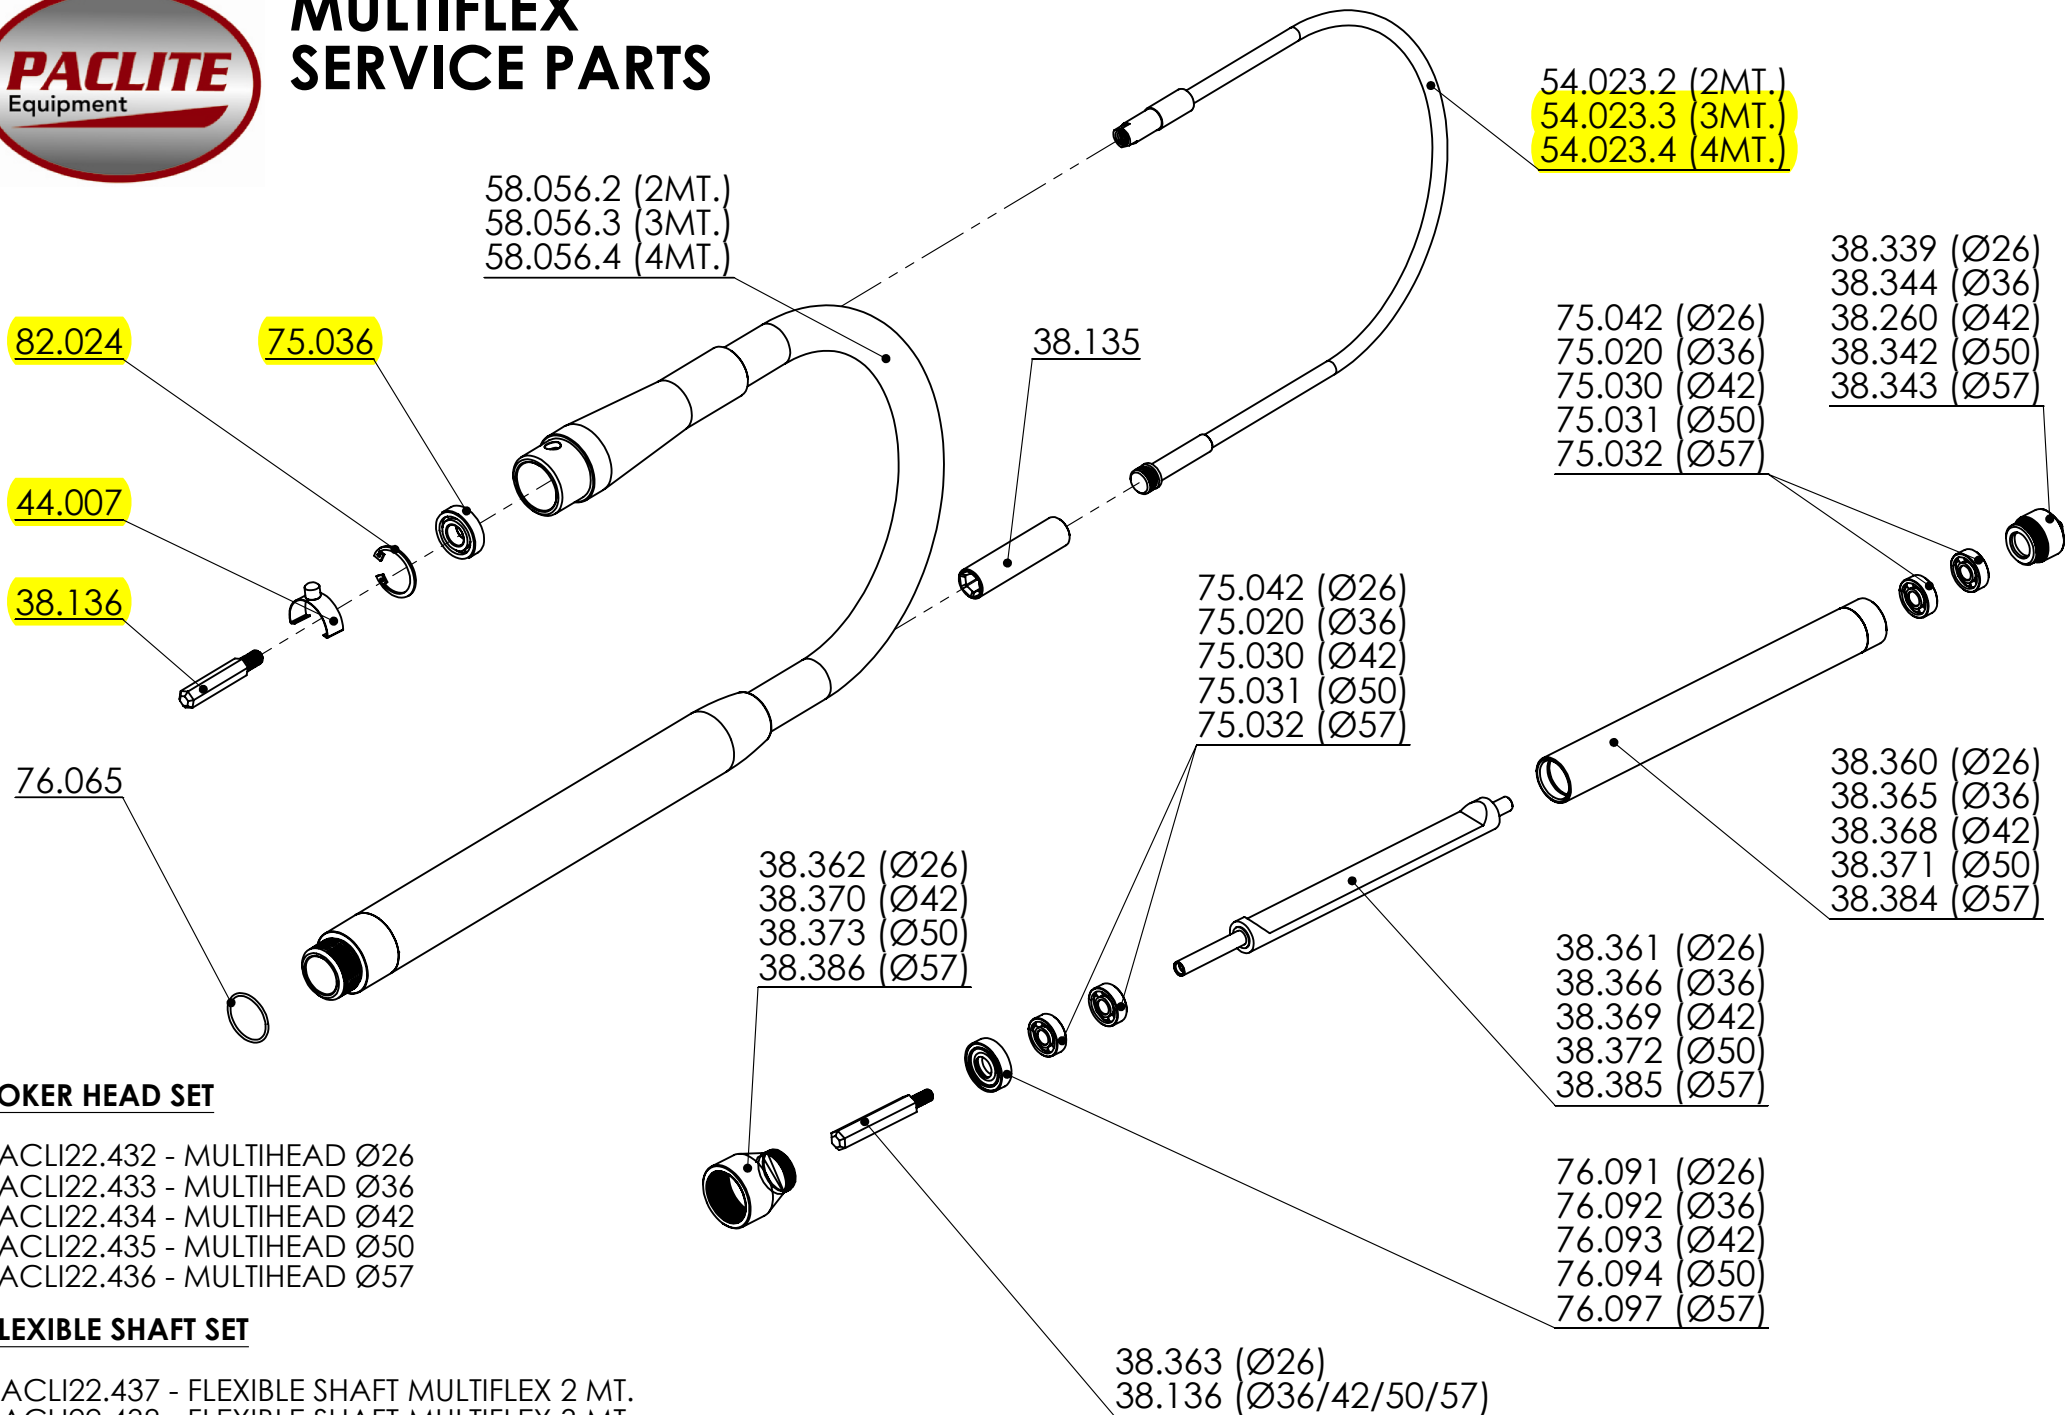

MULTIFLEX SERVICE PARTS

POKER HEAD SET

- PACLI22.432 - MULTIHEAD Ø26
- PACLI22.433 - MULTIHEAD Ø36
- PACLI22.434 - MULTIHEAD Ø42
- PACLI22.435 - MULTIHEAD Ø50
- PACLI22.436 - MULTIHEAD Ø57

FLEXIBLE SHAFT SET

- PACLI22.437 - FLEXIBLE SHAFT MULTIFLEX 2 MT.
- PACLI22.438 - FLEXIBLE SHAFT MULTIFLEX 3 MT.
- PACLI22.439 - FLEXIBLE SHAFT MULTIFLEX 4 MT.