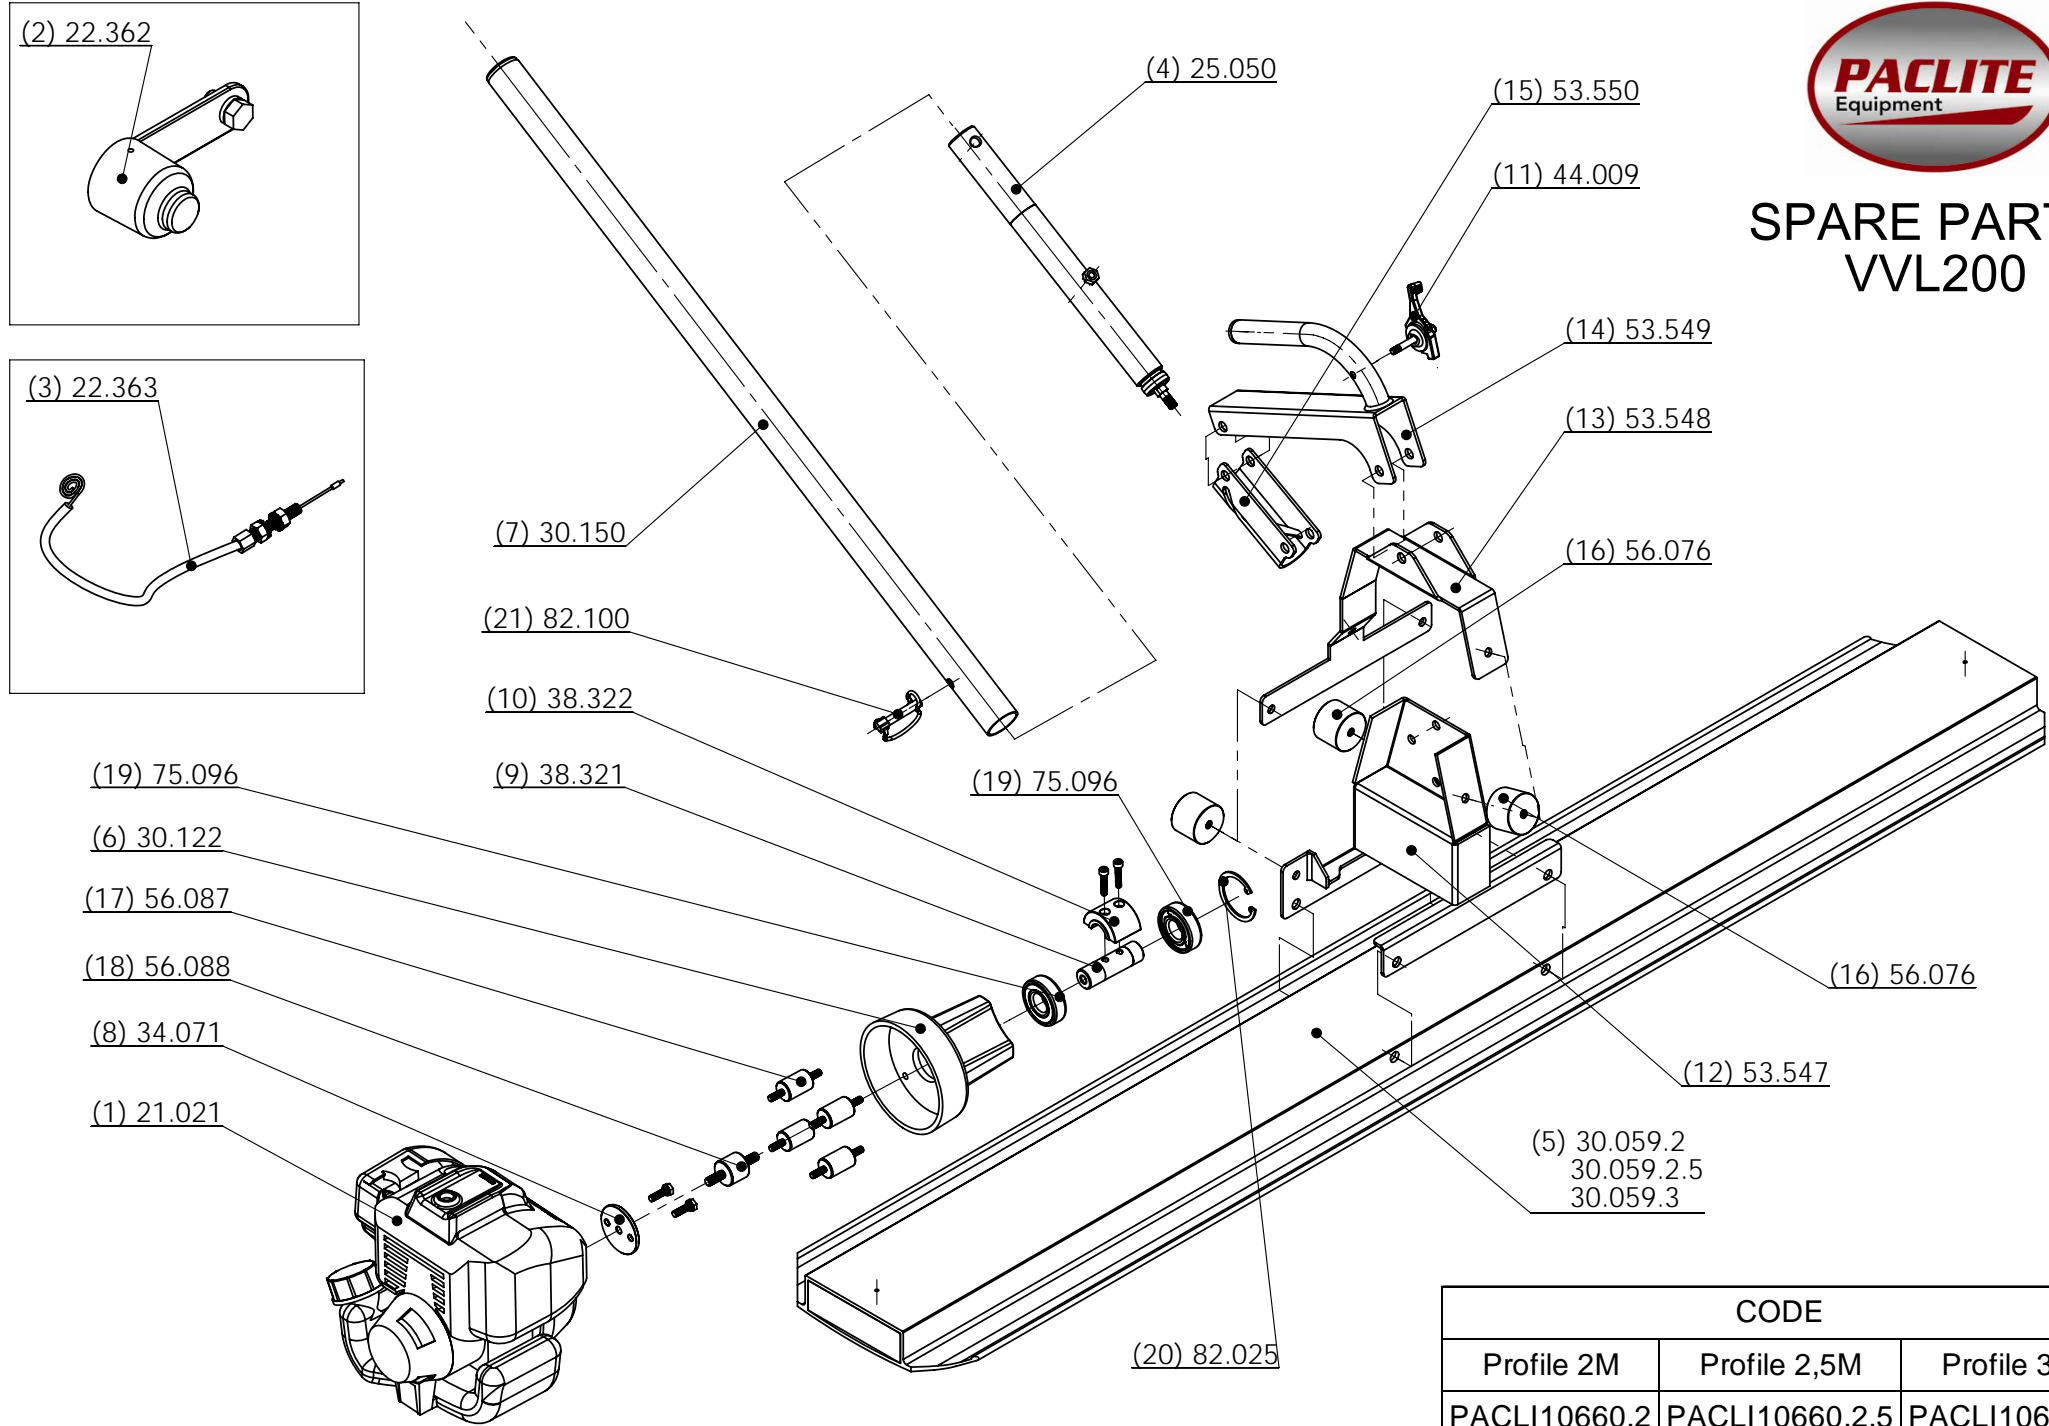

# SPARE PARTS VVL200

CODE		
Profile 2M	Profile 2,5M	Profile 3M
PACLI10660.2	PACLI10660.2.5	PACLI10660.3