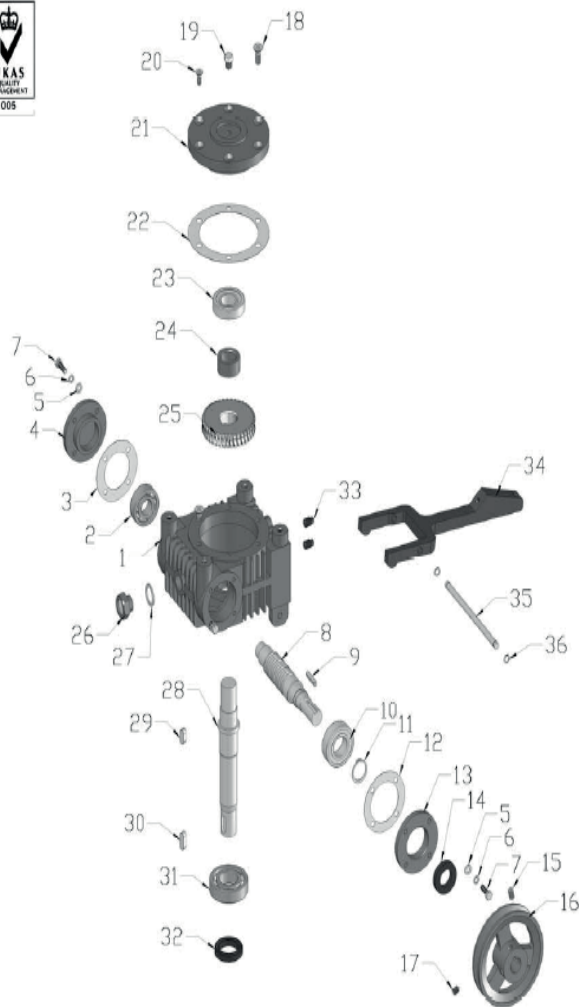

Drawn	L. C	Model	M600	Drawing No.	M600-02
Checked		Description	GEARBOX ASSY		
Approved		Date	2009.7.28.