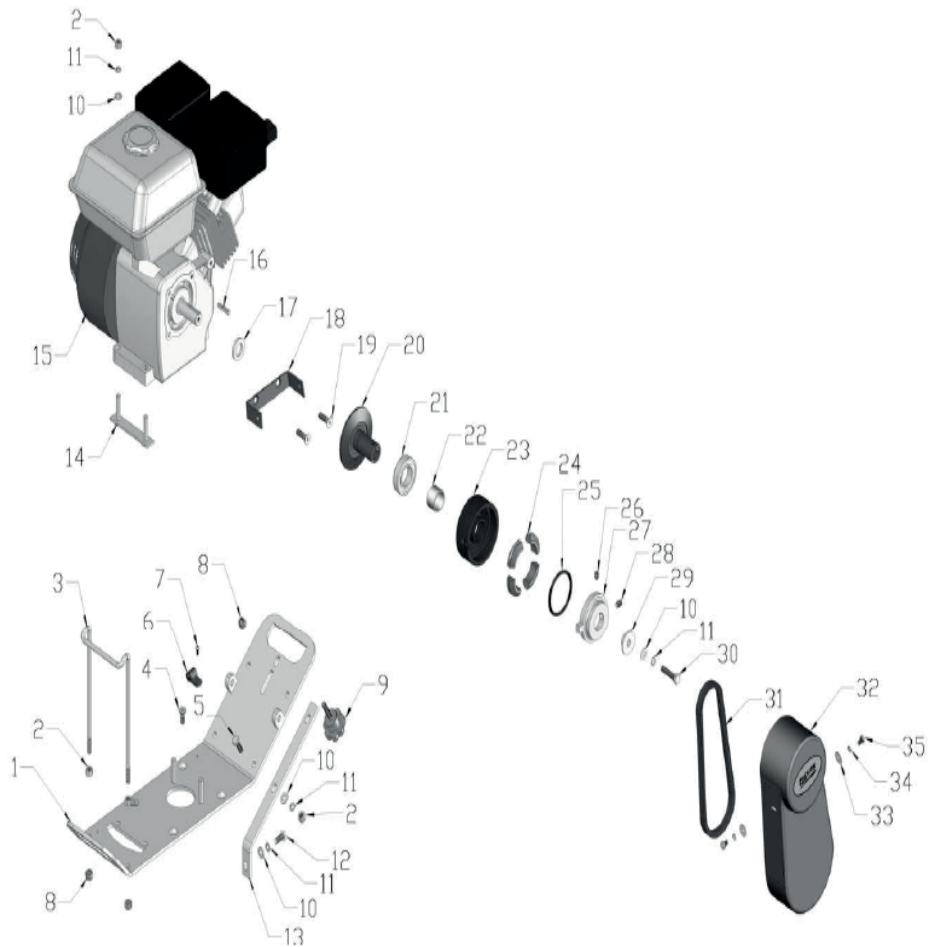

Drawn	L. C	Model	M600	Drawing No.	M600-03
Checked		Description	ENGINE BASE & CLUTCH ASSY		
Approved		Date	2009. 7. 28.